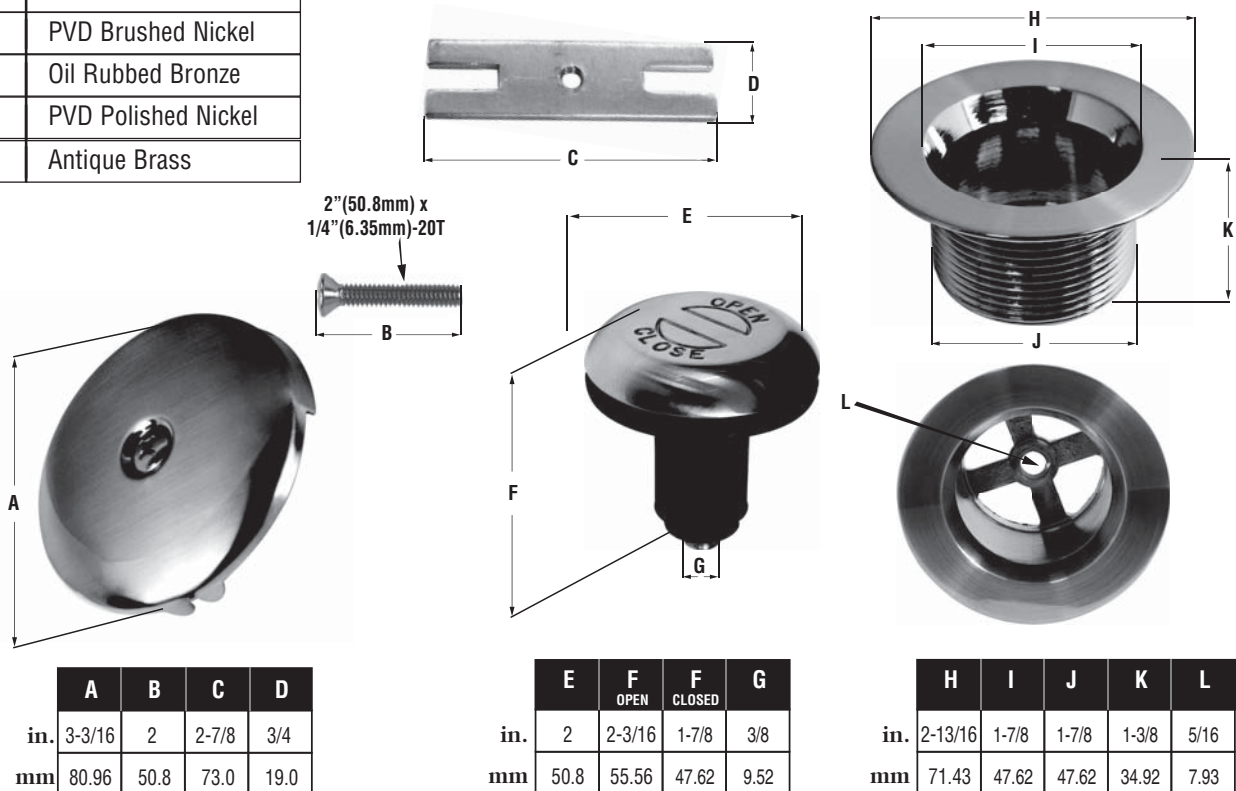

Decorative Accessories

BATH & SINK

Converter Tub Drain Kit

MONOGRAM BRASS™

Product Features

- Solid Brass One Hole Plate
- Tub Stopper Rapid Fit Style
- Brass Drain Body
- 2 To 1 Hole Converter Bracket

Finishes Available

Product Numbers

ITEM #	FINISH
MB132098	Chrome Plated
MB132099	PVD Brushed Nickel
MB132100	Oil Rubbed Bronze
MB132101	PVD Polished Nickel
MB132102	Antique Brass

Product Specifications / Dimensions

This carded product comes complete with trilingual installation, operating, care and maintenance instructions. Dimensions are subject to manufacturer's tolerance and can change without notice.