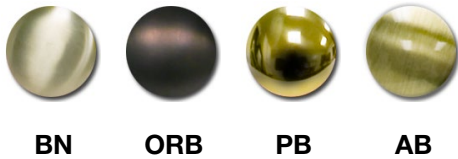

Spouts

Product Features

- Zinc
- 1/2" (12.7mm) Pipe

CERTIFICATIONS:

- CSA

Finishes Available

Product Numbers

ITEM	FINISH
MB139420	PVD Polished Brass
MB139421	Antique Brass
MB139422	PVD Brushed Nickel
MB139424	Oil Rubbed Bronze