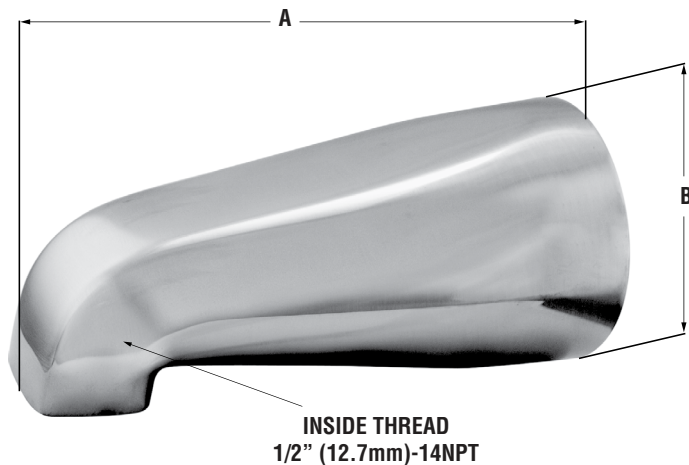

Spouts

Product Features

- Zinc
- 1/2" (12.7mm) Pipe

CERTIFICATIONS:

- CSA

Finishes Available

Product Numbers

ITEM	FINISH
MB139420	PVD Polished Brass
MB139421	Antique Brass
MB139422	PVD Brushed Nickel
MB139424	Oil Rubbed Bronze

Product Specifications/Dimensions

in. 5-3/16 2-1/2

A	B
----------	----------

mm 131.76 63.5