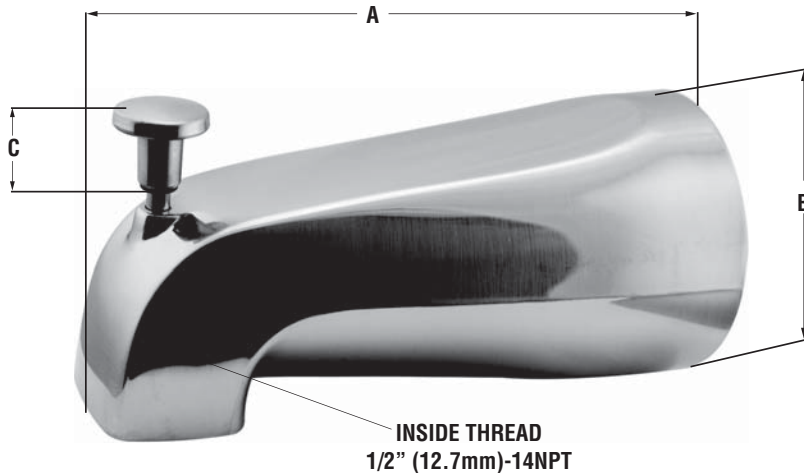

Diverter Spouts

Product Features

- Zinc
- 1/2" (12.7mm) Pipe

CERTIFICATIONS:

- CSA

Finishes Available

MB139432

Product Numbers

ITEM	FINISH
MB139426	Oil Rubbed Bronze
MB139430	PVD Polished Brass
MB139431	Antique Brass
MB139432	PVD Brushed Nickel
MB139435	White

Product Specifications/Dimensions

in.	5-5/16	2-1/2	5/8
	A	B	C
mm	134.93	63.5	15.87