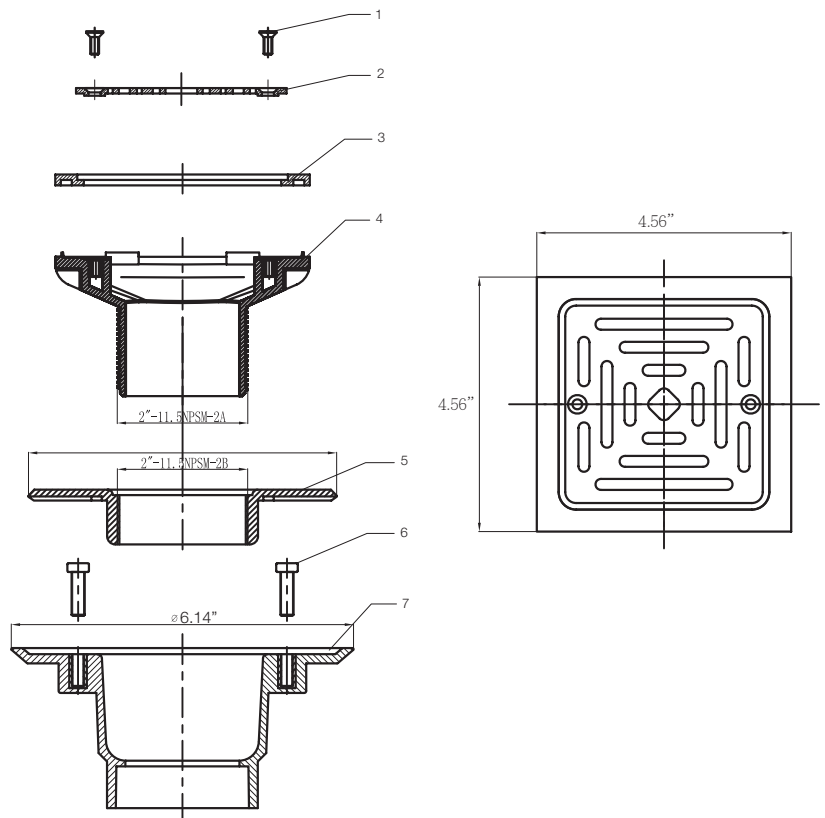

Square Top Tile-In Shower Drain

Product Features

- PVC shower drain
- Adjustable strainer height
- Square solid brass strainer
- 2" to 3" PVC Connection

Finishes Available

MB170102

Product Numbers

ITEM	FINISH
MB170102	Chrome Plated
MB170104	Brushed Nickel
MB170103	Oil Rubbed Bronze

Product Specifications/Dimensions

Part#	Part	QTY
1	Brass Screw	2
2	Brass Grate	1
3	Brass Grate Plate	1
4	Adjustable Drain Barrel	1
5	Reversible Clamping Collar	1
6	Steel Screw	4
7	Drain Base	1

This carded product comes complete with trilingual installation, operating, care and maintenance instructions. Dimensions are subject to manufacturer's tolerance and can change without notice. Distributed by Ferguson and Wolseley Canada.