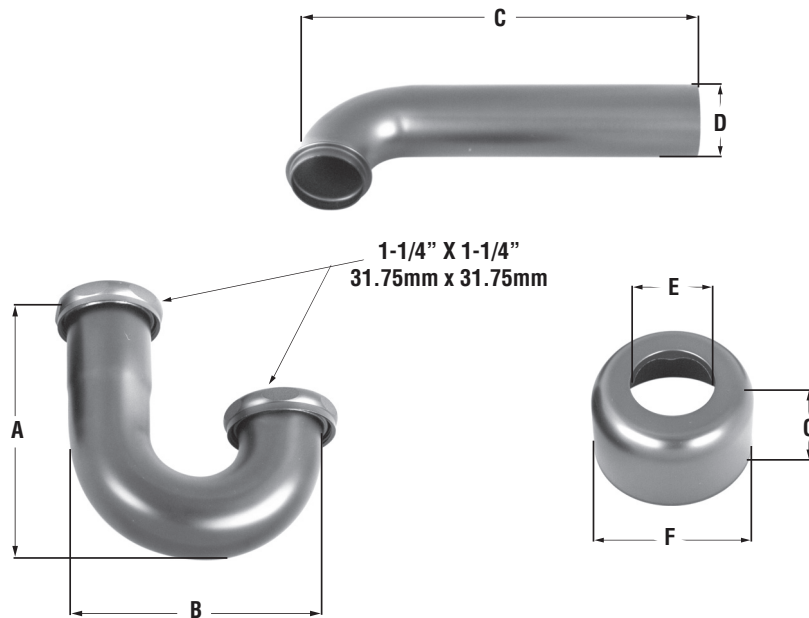

P-Traps 1-1/4" x 1-1/4"

Product Features

- Solid Brass
- 20 Gauge
- 1-1/4" (31.75mm) Tube Outlet x 1-1/4" (31.75mm) Slip Joint Inlet
- With Stainless Steel High Box Flange

Finishes Available

Product Numbers

ITEM	FINISH
MB139513	Chrome Plated
MB139514	Oil Rubbed Bronze
MB139515	PVD Polished Brass
MB139516	PVD Brushed Nickel

Product Specifications/Dimensions

in.	4-7/8	4-5/8	8-1/4	1-1/4	1-1/4	3	1-5/8
	A	B	C	D	E	F	G
mm	123.82	117.47	209.55	31.75	31.75	76.2	41.27