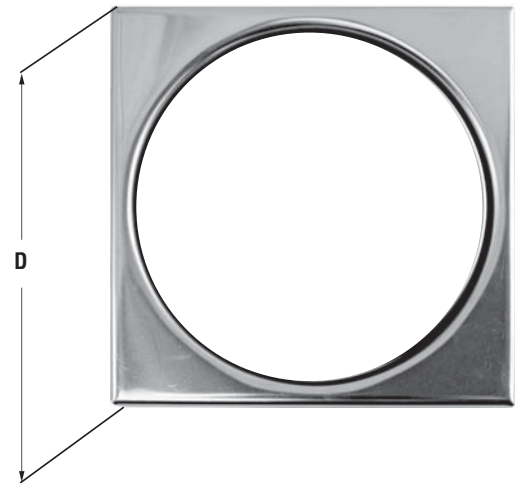

*Decorative
Accessories*

BATH & SHOWER

Shower Strainer Square Set

MONOGRAM BRASS™

Product Features

- Stainless Steel 304
- 4-1/4" (107.9mm)
- 2-3/4" (69.85mm) Center to Center Screw Holes
- Includes Tile Square, Strainer, Crown & Screws
- For the following PROFLO Drains: PF42945, PF42946, PF42943 & PF42944

Finishes Available

MB139453

Product Numbers

Product Specifications / Dimensions

ITEM #	FINISH
MB139450	PVD Polished Brass
MB139451	Antique Brass
MB139452	PVD Brushed Nickel
MB139453	Chrome Plated
MB139454	Oil Rubbed Bronze

	A	B	C	D
in.	3-5/8	3-1/4	2-3/4	4-1/4
mm	92.07	82.55	69.85	107.95

This carded product comes complete with trilingual installation, operating, care and maintenance instructions. Dimensions are subject to manufacturer's tolerance and can change without notice.