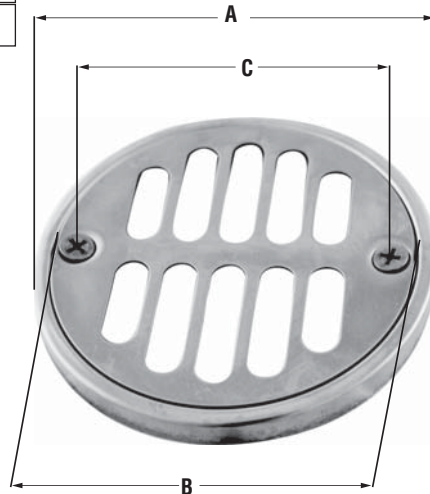

*Decorative
Accessories*

BATH & SHOWER

Shower Strainer Square Set

MONOGRAM BRASS™

Product Features

- Stainless Steel 304
- 4-1/4" (107.9mm)
- 2-3/4" (69.85mm) Center to Center Screw Holes
- Includes Tile Square, Strainer, Crown & Screws
- For the following PROFLO Drains: PF42945, PF42946, PF42943 & PF42944

Finishes Available

MB139453

Product Numbers

Product Specifications / Dimensions

ITEM #	FINISH
MB139450	PVD Polished Brass
MB139451	Antique Brass
MB139452	PVD Brushed Nickel
MB139453	Chrome Plated
MB139454	Oil Rubbed Bronze

	A	B	C	D
in.	3-5/8	3-1/4	2-3/4	4-1/4
mm	92.07	82.55	69.85	107.95

This carded product comes complete with trilingual installation, operating, care and maintenance instructions. Dimensions are subject to manufacturer's tolerance and can change without notice.