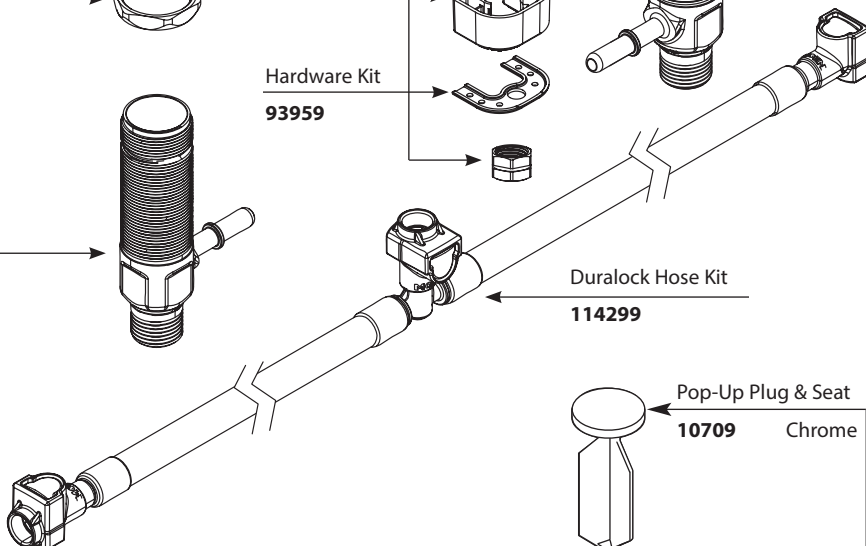

Stem Extension Kit
174290

Replacement Cartridge
1234

Cartridge Removal Tool
14272

Mounting Hardware
103759

O-Rings (2)
103466

Spout Shank & O Rings
100702

Installation Tool
(Obsolete)
100110

Hardware Package
12715

Hardware Kit
93959

Installation Tool
(Not included
in 69000)
118305

Valve body Kit
174292 - Hot
174291 - Cold

Duralock Hose Kit
114299

Pop-Up Plug & Seat
10709 Chrome

■ Order by Part Number

M•PACT VALVE	
Widespread Lavatory Rough-in Valve	
MODEL	PACK TYPE
9000	Single
69000	Bulk (6 per carton)
<i>(100110 Wrench not included with 69000)</i>	

MOEN® ENGLISH 3/2008/04/15/17

■ Order by Part Number

M•PACT VALVE

Widespread Lavatory Rough-in Valve

<u>MODEL</u>	<u>PACK TYPE</u>
9000	Single
69000	Bulk (6 per carton)
(100110 Wrench not included with 69000)	