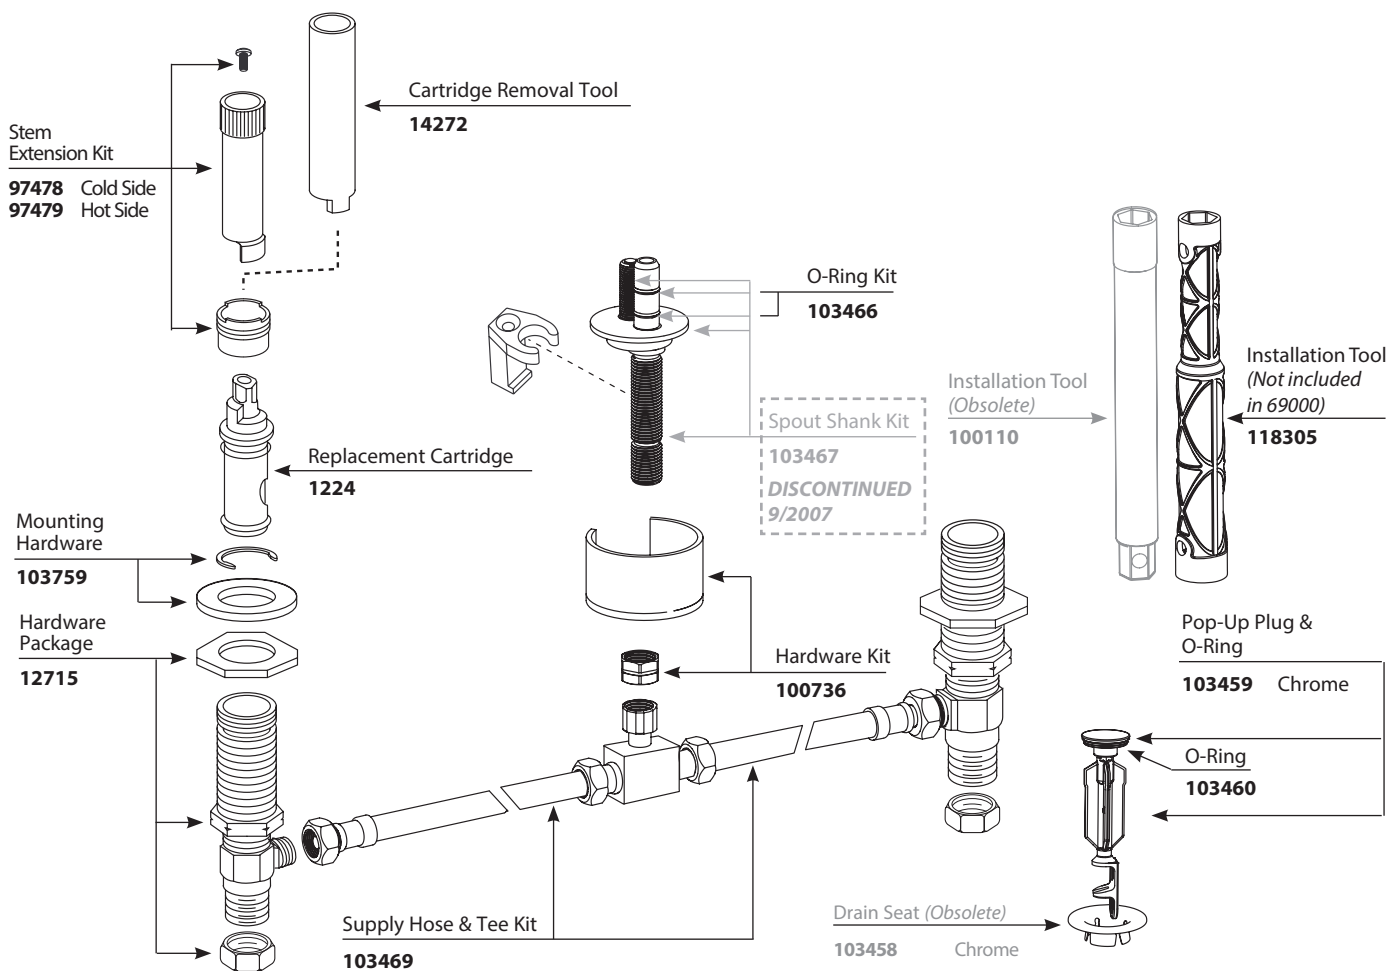

Stem Extension Kit
174290

Replacement Cartridge
1234

Cartridge Removal Tool
14272

Mounting Hardware
103759

O-Rings (2)
103466

Spout Shank & O Rings
100702

Installation Tool
(Obsolete)
100110

Hardware Package
12715

Hardware Kit
93959

Installation Tool
(Not included
in 69000)
118305

Valve body Kit
174292 - Hot
174291 - Cold

Duralock Hose Kit
114299

Pop-Up Plug & Seat
10709 Chrome

■ Order by Part Number

M•PACT VALVE	
Widespread Lavatory Rough-in Valve	
MODEL	PACK TYPE
9000	Single
69000	Bulk (6 per carton)
<i>(100110 Wrench not included with 69000)</i>	

MOEN® ENGLISH 3/2008/04/15/17

■ Order by Part Number

M•PACT VALVE

Widespread Lavatory Rough-in Valve

<u>MODEL</u>	<u>PACK TYPE</u>
9000	Single
69000	Bulk (6 per carton)
(100110 Wrench not included with 69000)	