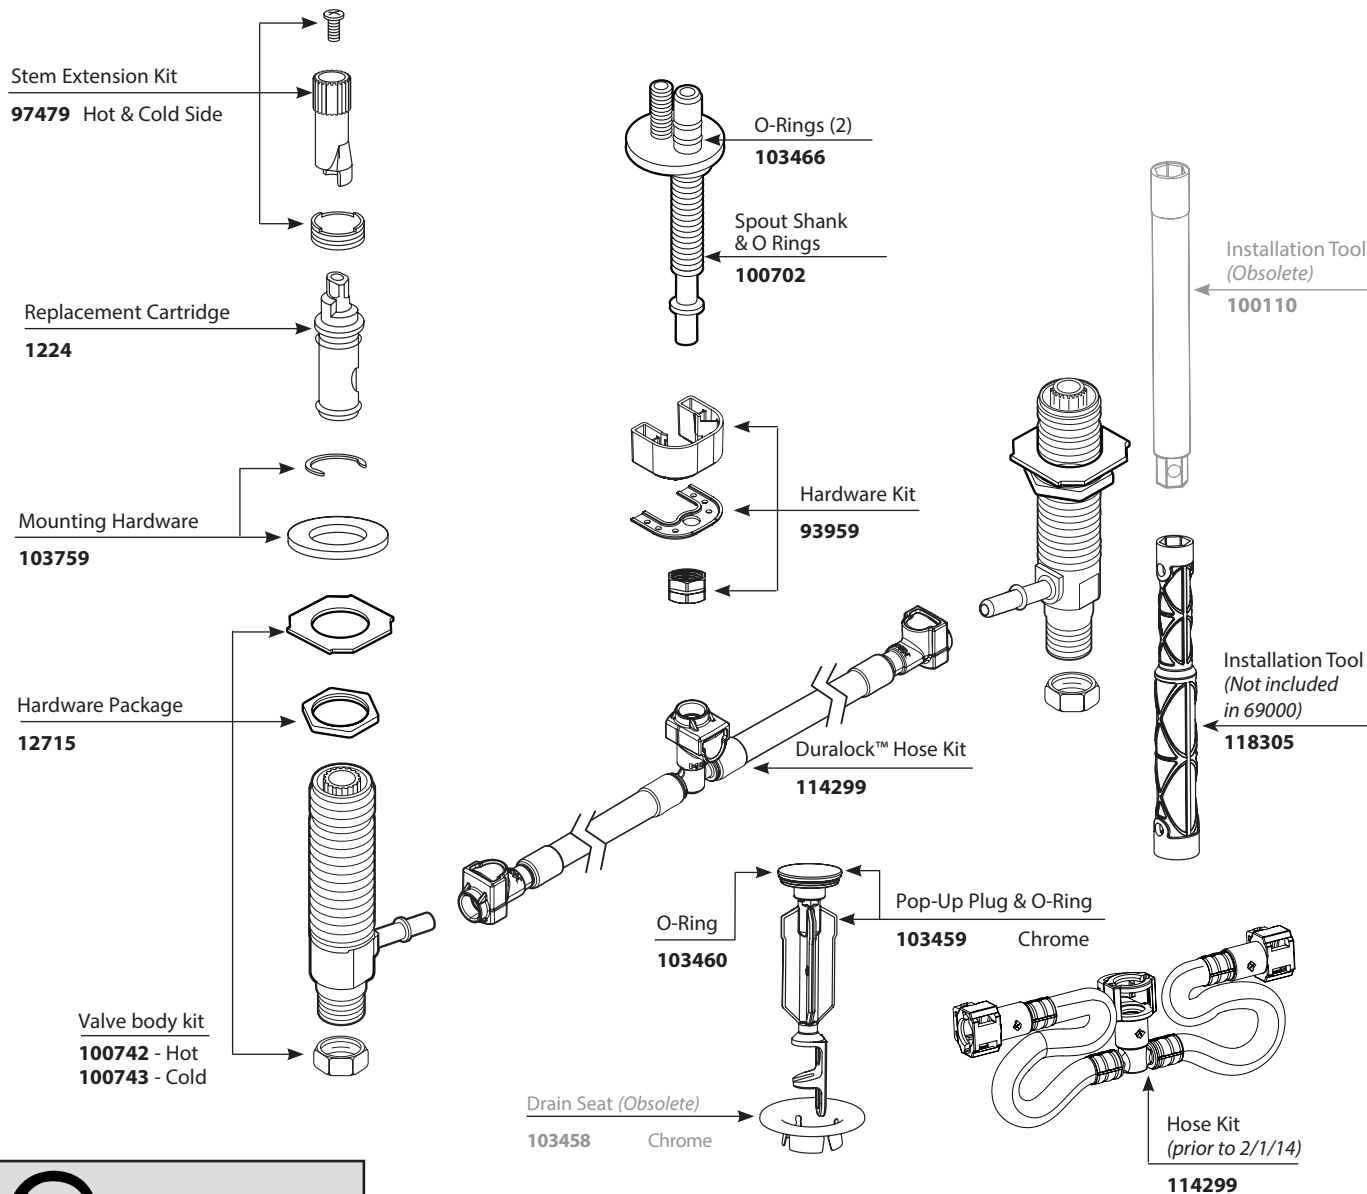

Stem Extension Kit
174290

Replacement Cartridge
1234

Cartridge Removal Tool
14272

Mounting Hardware
103759

O-Rings (2)
103466

Spout Shank & O Rings
100702

Installation Tool
(Obsolete)
100110

Hardware Package
12715

Hardware Kit
93959

Installation Tool
(Not included
in 69000)
118305

Valve body Kit
174292 - Hot
174291 - Cold

Duralock Hose Kit
114299

Pop-Up Plug & Seat
10709 Chrome

■ Order by Part Number

M•PACT VALVE	
Widespread Lavatory Rough-in Valve	
MODEL	PACK TYPE
9000	Single
69000	Bulk (6 per carton)
<i>(100110 Wrench not included with 69000)</i>	