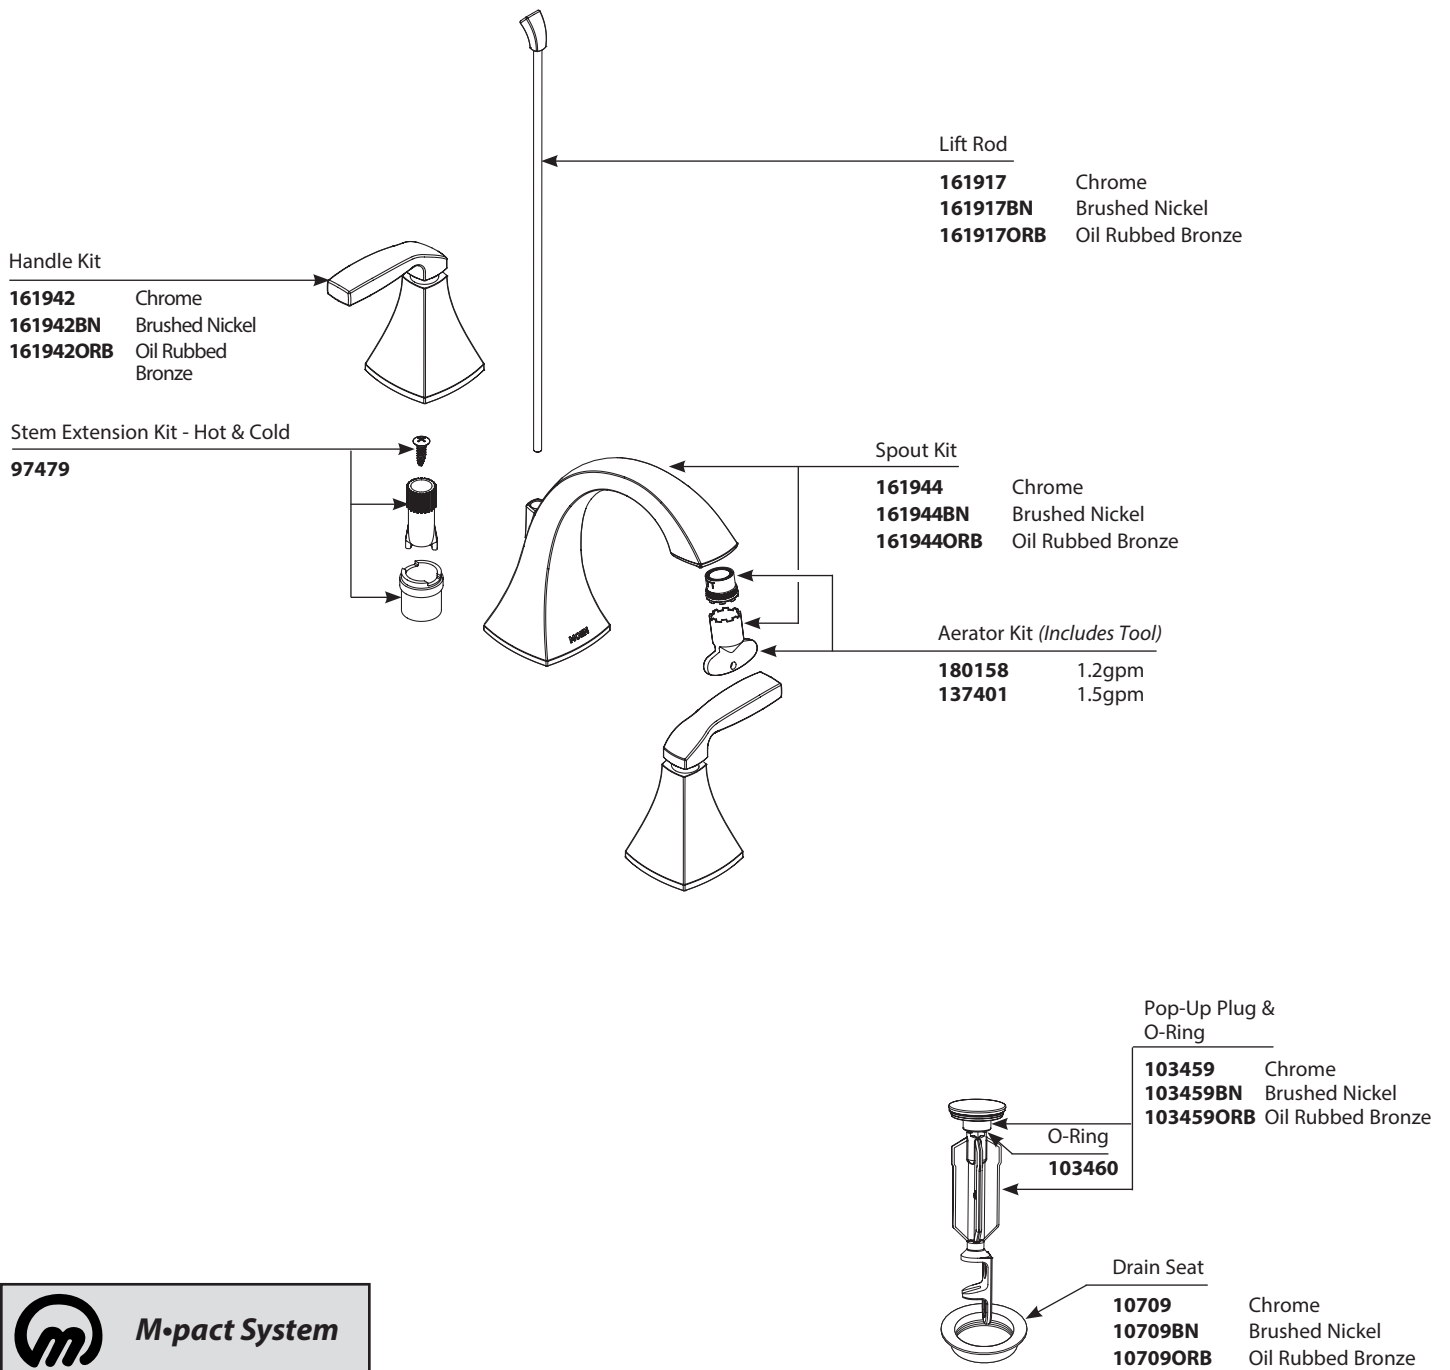

■ **Order by Part Number**

*There is more than 1 version of this model.
Page down to identify the version you have.*

■ **Use with 9000 or 69000 valve**

VOSS™		
Two-Handle Widespread Lavatory Faucet		
MODEL	TYPE	FINISH
T6905	Lever	Chrome
T6905BN	Lever	Brushed Nickel
T6905ORB	Lever	Oil Rubbed Bronze
T6905BG	Lever	Brushed Gold

Buy it for looks. Buy it for life.®

■ Order by Part Number

■ Use with 9000 or 69000 valve

Optional: Red & Blue Temp. Ind. Rings

- 161956** For Oil Rubbed Bronze
- 129707** For Chrome & Brushed Nickel

Illustrated Parts

VOSS™ Two-Handle Widespread Lavatory Faucet

MODEL	TYPE	FINISH
T6905	Lever	Chrome
T6905BN	Lever	Brushed Nickel
T6905ORB	Lever	Oil Rubbed Bronze

TO ORDER PARTS CALL: 1-800-BUY-MOEN

www.moen.com

■ Order by Part Number

Hardware Kit
93959

Installation Tool
(Not included
in 69000)
118305

Valve body Kit
174292 - Hot
174291 - Cold

Duralock Hose Kit
114299

Pop-Up Plug & Seat
10709 Chrome

■ Order by Part Number

M•PACT VALVE	
Widespread Lavatory Rough-in Valve	
MODEL	PACK TYPE
9000	Single
69000	Bulk (6 per carton)
<i>(100110 Wrench not included with 69000)</i>	