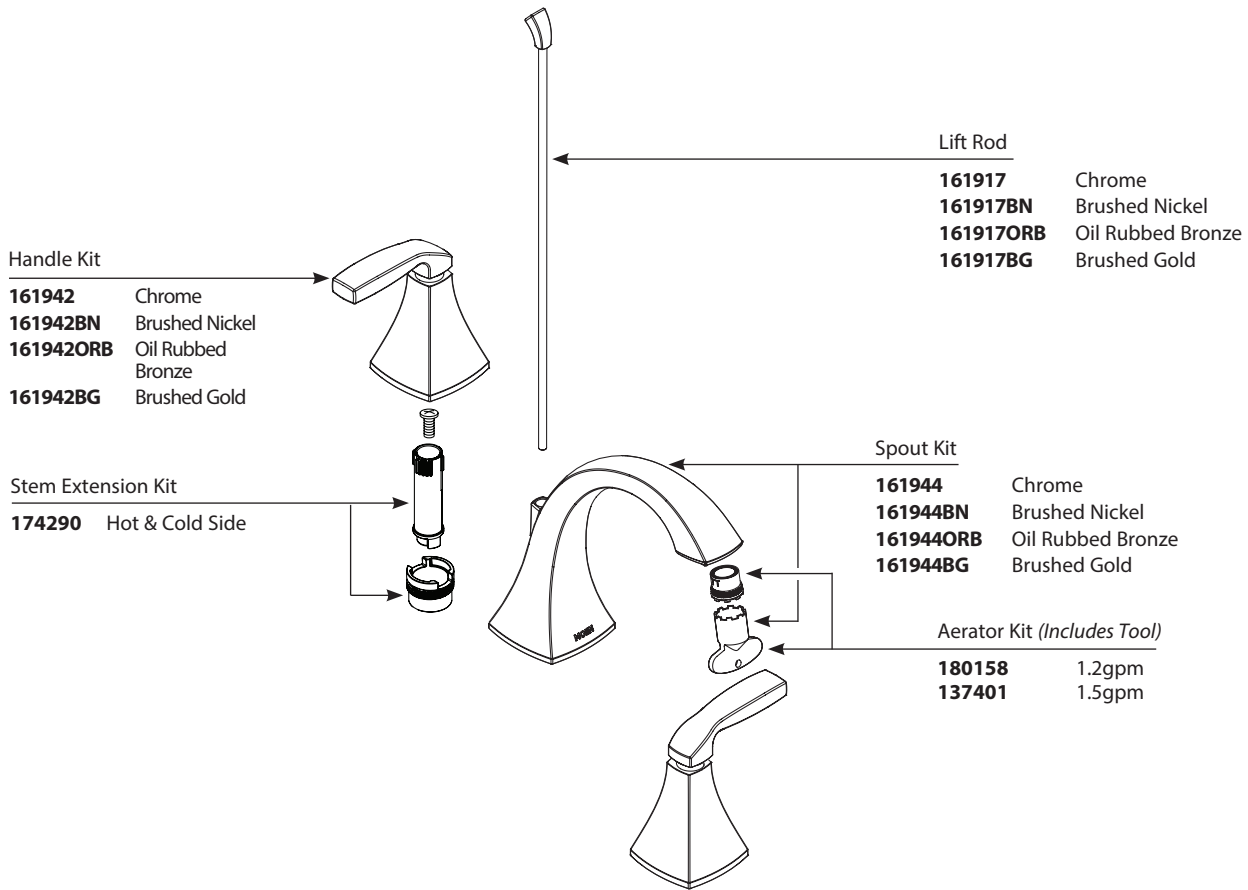

■ **Order by Part Number**

*There is more than 1 version of this model.
Page down to identify the version you have.*

■ **Use with 9000 or 69000 valve**

VOSS™		
Two-Handle Widespread Lavatory Faucet		
MODEL	TYPE	FINISH
T6905	Lever	Chrome
T6905BN	Lever	Brushed Nickel
T6905ORB	Lever	Oil Rubbed Bronze
T6905BG	Lever	Brushed Gold

Optional: Red & Blue Temp. Ind. Rings

- 161956** For Oil Rubbed Bronze
- 129707** For Chrome & Brushed Nickel

Pop-Up Plug & Seat

- 10709** Chrome
- 10709BN** Brushed Nickel
- 10709ORB** Oil Rubbed Bronze
- 10709BG** Brushed Gold

Hardware Kit
93959

Installation Tool
(Not included
in 69000)
118305

Valve body Kit
174292 - Hot
174291 - Cold

Duralock Hose Kit
114299

Pop-Up Plug & Seat
10709 Chrome

■ Order by Part Number

M•PACT VALVE	
Widespread Lavatory Rough-in Valve	
MODEL	PACK TYPE
9000	Single
69000	Bulk (6 per carton)
<i>(100110 Wrench not included with 69000)</i>	

MOEN® ENGLISH 3/2008/157

■ Order by Part Number

Illustrated Parts

M•PACT VALVE	
Widespread Lavatory Rough-in Valve	
MODEL	PACK TYPE
9000	Single
69000	Bulk (6 per carton)
<i>(100110 Wrench not included with 69000)</i>	