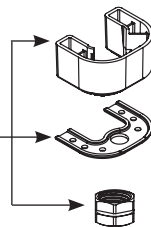

Stem Extension Kit
174290

Replacement Cartridge
1234

Cartridge Removal Tool
14272

Mounting Hardware
103759

O-Rings (2)
103466

Spout Shank & O Rings
100702

Installation Tool
(Obsolete)
100110

Hardware Package
12715

Hardware Kit
93959

Installation Tool
(Not included
in 69000)
118305

Valve body Kit
174292 - Hot
174291 - Cold

Duralock Hose Kit
114299

Pop-Up Plug & Seat
10709 Chrome

■ Order by Part Number

M•PACT VALVE	
Widespread Lavatory Rough-in Valve	
MODEL	PACK TYPE
9000	Single
69000	Bulk (6 per carton)
<i>(100110 Wrench not included with 69000)</i>	