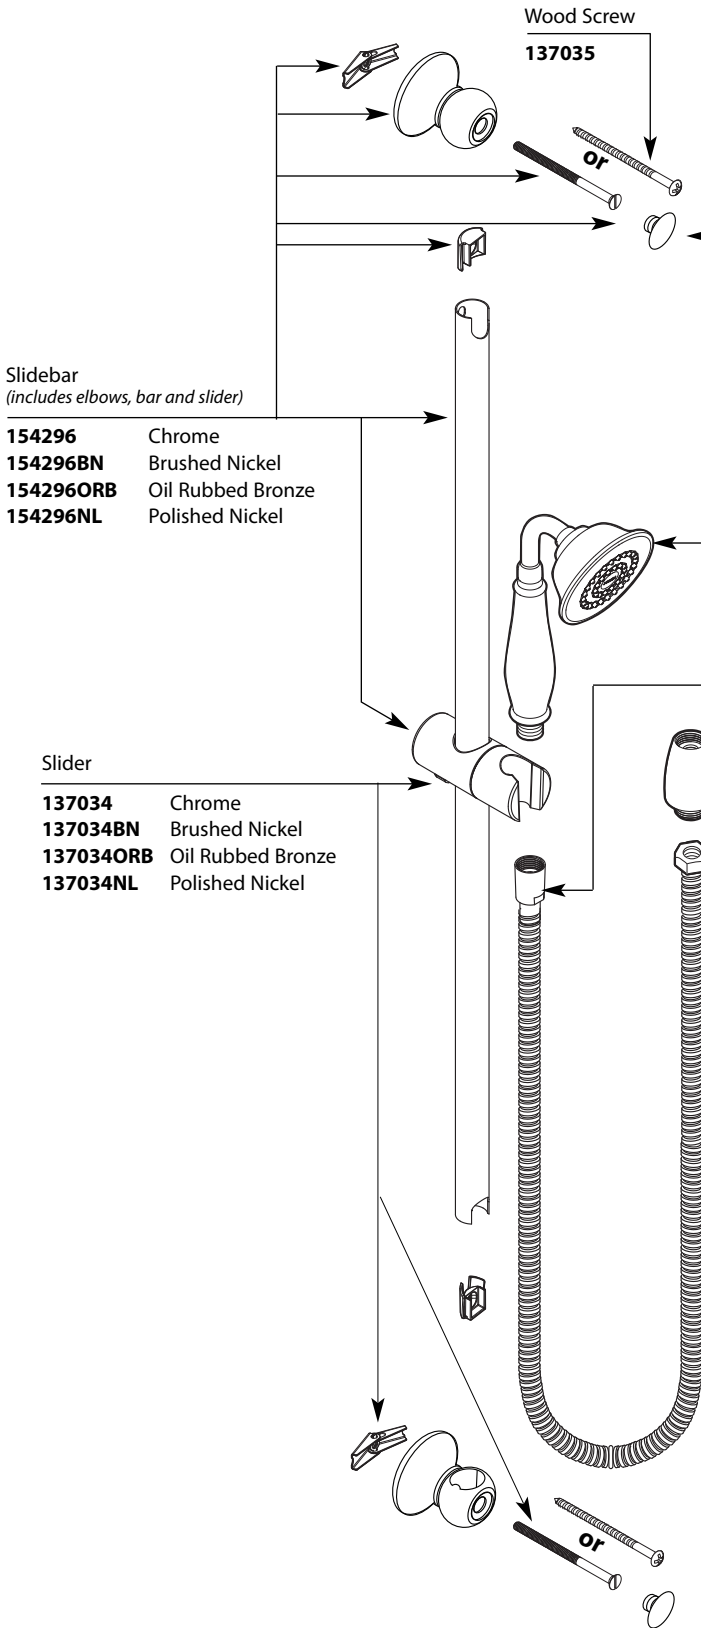

# Illustrated Parts

■ Order by Part Number

WEYMOUTH™		
Single Function Handshower		
MODEL	TYPE	FINISH
S12107EP	Wand	Chrome
S12107EPBN	Wand	Brushed Nickel
S12107EPORB	Wand	Oil Rubbed Bronze
S12107EPNL	Wand	Polished Nickel

HandShower

<b>154305</b>	Chrome
<b>154305BN</b>	Brushed Nickel
<b>154305ORB</b>	Oil Rubbed Bronze
<b>154305NL</b>	Polished Nickel

Hose

<b>A726</b>	Chrome
<b>A726ST</b>	(Used with Brushed Nickel)
<b>A726BR</b>	(Used with Oil Rubbed Bronze)
<b>A726NL</b>	Polished Nickel

Volume Handle Cap Kit

- 130150 Chrome
- 130150BN Brushed Nickel
- 130150ORB Oil Rubbed Bronze
- 130150NL Polished Nickel

Available Separately

Twin Ell

128284

Diverter Tub Spout

- S12104 Chrome
- S12104BN Brushed Nickel
- S12104ORB Oil Rubbed Bronze
- S12104NL Polished Nickel