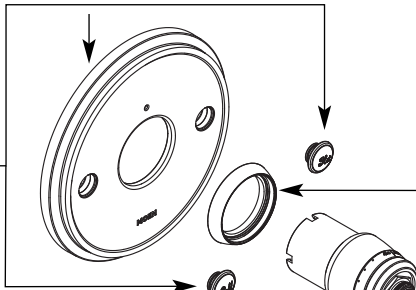

Porcelain Hot/Cold  
Handle Cap Kit

154285

Short Ring Escutcheon Kit

- 130152 Chrome
- 130152BN Brushed Nickel
- 130152ORB Oil Rubbed Bronze
- 130152NL Polished Nickel

Thermostatic Handle Cap

- 132320 Chrome
- 132320BN Brushed Nickel
- 132320ORB Oil Rubbed Bronze
- 132320NL Polished Nickel