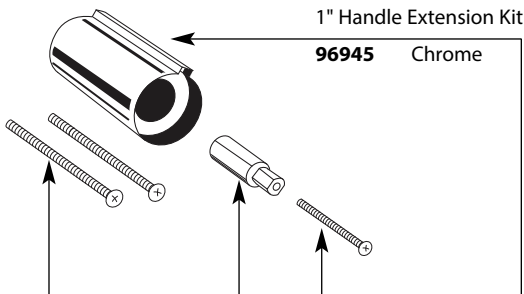

Buy it for looks. Buy it for life.®

Illustrated Parts

■ Order by Part Number

CHATEAU® POSI-TEMP® Single-Handle Tub/Shower Valve Only					
MODEL	CONNECTION	STOPS	MODEL	CONNECTION	STOPS
2570	CC	Yes	FP62370	CC	Yes
62370	CC	Yes	FP62390	IPS	Yes
2590	IPS	Yes	FP62320	CC	No
62390	IPS	Yes	FP62300	IPS	No
2520	CC	No	FP62360	PEX	Yes
62320	CC	No	FP62380	PEX	No
2510	IPS	No	FP62365	COLD EXPANSION PEX	No
62300	IPS	No	FP62345	CC/IPS	No
62360	PEX	Yes			
2580	PEX	Yes			
62380	PEX	No			
62365	COLD EXPANSION PEX	No			
62345	CC/IPS	No			

FP= Flush Plug Included

Note: Flush Plug can be used with existing installations.

Buy it for looks. Buy it for life.®

■ Order by Part Number

Illustrated Parts

WEYMOUTH™

Single Function Handshower

MODEL	TYPE	FINISH
S12107EP	Wand	Chrome
S12107EPBN	Wand	Brushed Nickel
S12107EPORB	Wand	Oil Rubbed Bronze
S12107EPNL	Wand	Polished Nickel