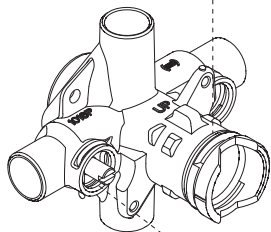

Buy it for looks. Buy it for life.®

Illustrated Parts

■ Order by Part Number

CHATEAU® POSI-TEMP® Single-Handle Tub/Shower Valve Only					
MODEL	CONNECTION	STOPS	MODEL	CONNECTION	STOPS
2570	CC	Yes	FP62370	CC	Yes
62370	CC	Yes	FP62390	IPS	Yes
2590	IPS	Yes	FP62320	CC	No
62390	IPS	Yes	FP62300	IPS	No
2520	CC	No	FP62360	PEX	Yes
62320	CC	No	FP62380	PEX	No
2510	IPS	No	FP62365	COLD EXPANSION PEX	No
62300	IPS	No	FP62345	CC/IPS	No
62360	PEX	Yes			
2580	PEX	Yes			
62380	PEX	No			
62365	COLD EXPANSION PEX	No			
62345	CC/IPS	No			

FP= Flush Plug Included

Note: Flush Plug can be used with existing installations.

Buy it for looks. Buy it for life.®

■ Order by Part Number

Illustrated Parts

WEYMOUTH™

Single Function Handshower

MODEL	TYPE	FINISH
S12107EP	Wand	Chrome
S12107EPBN	Wand	Brushed Nickel
S12107EPORB	Wand	Oil Rubbed Bronze
S12107EPNL	Wand	Polished Nickel