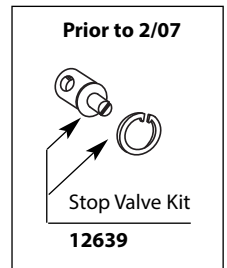

Buy it for looks. Buy it for life.®

Illustrated Parts

■ Order by Part Number

CHATEAU® POSI-TEMP® Single-Handle Tub/Shower Valve Only					
MODEL	CONNECTION	STOPS	MODEL	CONNECTION	STOPS
2570	CC	Yes	FP62370	CC	Yes
62370	CC	Yes	FP62390	IPS	Yes
2590	IPS	Yes	FP62320	CC	No
62390	IPS	Yes	FP62300	IPS	No
2520	CC	No	FP62360	PEX	Yes
62320	CC	No	FP62380	PEX	No
2510	IPS	No	FP62365	COLD EXPANSION PEX	No
62300	IPS	No	FP62345	CC/IPS	No
62360	PEX	Yes			
2580	PEX	Yes			
62380	PEX	No			
62365	COLD EXPANSION PEX	No			
62345	CC/IPS	No			

FP= Flush Plug Included

Note: Flush Plug can be used with existing installations.

Buy it for looks. Buy it for life.®

■ Order by Part Number

Illustrated Parts

WEYMOUTH™

Single Function Handshower

MODEL	TYPE	FINISH
S12107EP	Wand	Chrome
S12107EPBN	Wand	Brushed Nickel
S12107EPORB	Wand	Oil Rubbed Bronze
S12107EPNL	Wand	Polished Nickel