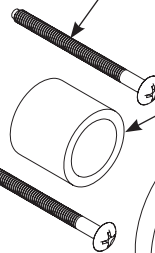

Stop Tube Kit w/o Screw

- 135151** Chrome
- 135151BN** Brushed Nickel
- 135151NL** Polished Nickel
- 135151WR** (Used for Oil Rubbed Bronze)

Escutcheon

- 172655** Chrome
- 172655BN** Brushed Nickel
- 172655NL** Polished Nickel
- 172655ORB** Oil Rubbed Bronze

Escutcheon Screws (2)

- 15528** Chrome
- 163BN** Brushed Nickel
- 163NL** Polished Nickel
- 163WR** (Use for Oil Rubbed Bronze)

Spacer

- 135152**

Handle Kit

- 181602** Chrome
- 181602BN** Brushed Nickel
- 181602NL** Polished Nickel
- 181602ORB** Oil Rubbed Bronze