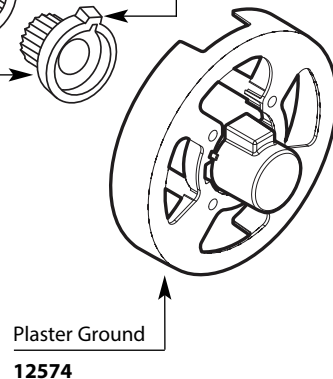

Buy it for looks. Buy it for life.®

Illustrated Parts

■ Order by Part Number

CHATEAU® POSI-TEMP® Single-Handle Tub/Shower Valve Only					
MODEL	CONNECTION	STOPS	MODEL	CONNECTION	STOPS
2570	CC	Yes	FP62370	CC	Yes
62370	CC	Yes	FP62390	IPS	Yes
2590	IPS	Yes	FP62320	CC	No
62390	IPS	Yes	FP62300	IPS	No
2520	CC	No	FP62360	PEX	Yes
62320	CC	No	FP62380	PEX	No
2510	IPS	No	FP62365	COLD EXPANSION PEX	No
62300	IPS	No	FP62345	CC/IPS	No
62360	PEX	Yes			
2580	PEX	Yes			
62380	PEX	No			
62365	COLD EXPANSION PEX	No			
62345	CC/IPS	No			

FP= Flush Plug Included

Note: Flush Plug can be used with existing installations.

Buy it for looks. Buy it for life.®

■ Order by Part Number

Illustrated Parts

WEYMOUTH™

Single Function Handshower

MODEL	TYPE	FINISH
S12107EP	Wand	Chrome
S12107EPBN	Wand	Brushed Nickel
S12107EPORB	Wand	Oil Rubbed Bronze
S12107EPNL	Wand	Polished Nickel