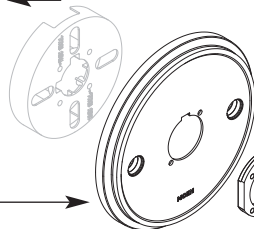

Finished Handle Cap Kit
(Matching Finishes)

- 221672** Chrome
- 221672BN** Brushed Nickel
- 221672ORB** Oil Rubbed Bronze
- 221672NL** Polished Nickel

Temperature Limit Stop

106479

Stop Tube Kit

96987

Escutcheon Kit