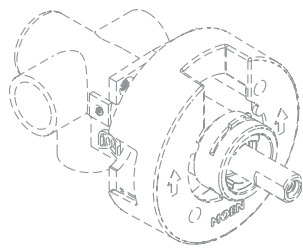

Illustrated Parts

Weymouth™		
Multi-Function Transfer Valve Trim Kit		
MODEL	TYPE	FINISH
TS32205	Lever	Chrome
TS32205BN	Lever	Brushed Nickel
TS32205NL	Lever	Polished Nickel
TS32205ORB	Lever	Oil Rubbed Bronze