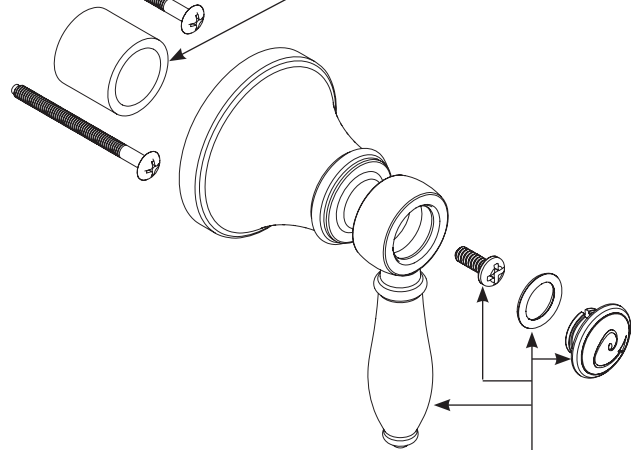

Stop Tube Kit w/o Screw

- 135151** Chrome
- 135151BN** Brushed Nickel
- 135151NL** Polished Nickel
- 135151WR** (Used for Oil Rubbed Bronze)

Escutcheon

- 172655** Chrome
- 172655BN** Brushed Nickel
- 172655NL** Polished Nickel
- 172655ORB** Oil Rubbed Bronze

Escutcheon Screws (2)

- 15528** Chrome
- 163BN** Brushed Nickel
- 163NL** Polished Nickel
- 163WR** (Use for Oil Rubbed Bronze)

Spacer

- 135152**

Handle Kit

- 181602** Chrome
- 181602BN** Brushed Nickel
- 181602NL** Polished Nickel
- 181602ORB** Oil Rubbed Bronze