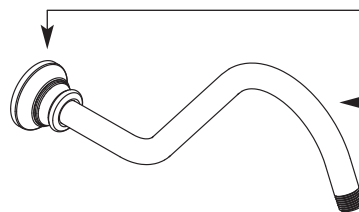

Diverter Tub Spout

- **S12104** Chrome
- **S12104BN** Brushed Nickel
- **S12104ORB** Oil Rubbed Bronze
- **S12104NL** Polished Nickel

WEYMOUTH™ Single-Handle Posi-Temp® Trim			
Valve Trim Only	Shower Trim Only	Tub Shower Trim	Finish
TS3210	TS32102	TS32104	Chrome
TS3210BN	TS32102BN	TS32104BN	Brushed Nickel
TS3210ORB	TS32102ORB	TS32104ORB	Oil Rubbed Bronze
TS3210NL	TS32102NL	TS32104NL	Polished Nickel
	TS32102EP	TS32104EP	Chrome
	TS32102EPBN	TS32104EPBN	Brushed Nickel
	TS32102EPORB	TS32104EPORB	Oil Rubbed Bronze
	TS32102EPNL	TS32104EPNL	Polished Nickel
	TS32102NH	TS32104NH	Chrome
	TS32102NHBN	TS32104NHBN	Brushed Nickel
	TS32102NHORB	TS32104NHORB	Oil Rubbed Bronze
	TS32102NHNL	TS32104NHNL	Polished Nickel

EP = 2.0 gpm head
NH = no head

Shower Arm & Flange

- **S113** Chrome
- **S113BN** Brushed Nickel
- **S113ORB** Oil Rubbed Bronze
- **S113NL** Polished Nickel