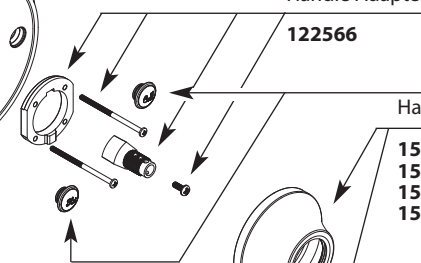

Showerhead 2.0 gpm

- **S1311EP** Chrome
- **S1311EPBN** Brushed Nickel
- **S1311EPORB** Oil Rubbed Bronze
- **S1311EPNL** Polished Nickel

Handle Adapter

122566