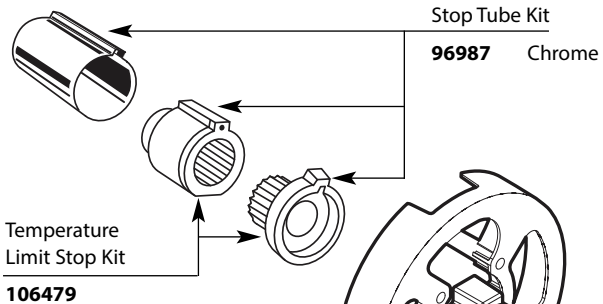

Buy it for looks. Buy it for life.®

Illustrated Parts

■ Order by Part Number

CHATEAU® POSI-TEMP® Single-Handle Tub/Shower Valve Only					
MODEL	CONNECTION	STOPS	MODEL	CONNECTION	STOPS
2570	CC	Yes	FP62370	CC	Yes
62370	CC	Yes	FP62390	IPS	Yes
2590	IPS	Yes	FP62320	CC	No
62390	IPS	Yes	FP62300	IPS	No
2520	CC	No	FP62360	PEX	Yes
62320	CC	No	FP62380	PEX	No
2510	IPS	No	FP62365	COLD EXPANSION PEX	No
62300	IPS	No	FP62345	CC/IPS	No
62360	PEX	Yes			
2580	PEX	Yes			
62380	PEX	No			
62365	COLD EXPANSION PEX	No			
62345	CC/IPS	No			

FP= Flush Plug Included

Note: Flush Plug can be used with existing installations.

Buy it for looks. Buy it for life.®

■ Order by Part Number

Illustrated Parts

WEYMOUTH™

Single Function Handshower

MODEL	TYPE	FINISH
S12107EP	Wand	Chrome
S12107EPBN	Wand	Brushed Nickel
S12107EPORB	Wand	Oil Rubbed Bronze
S12107EPNL	Wand	Polished Nickel