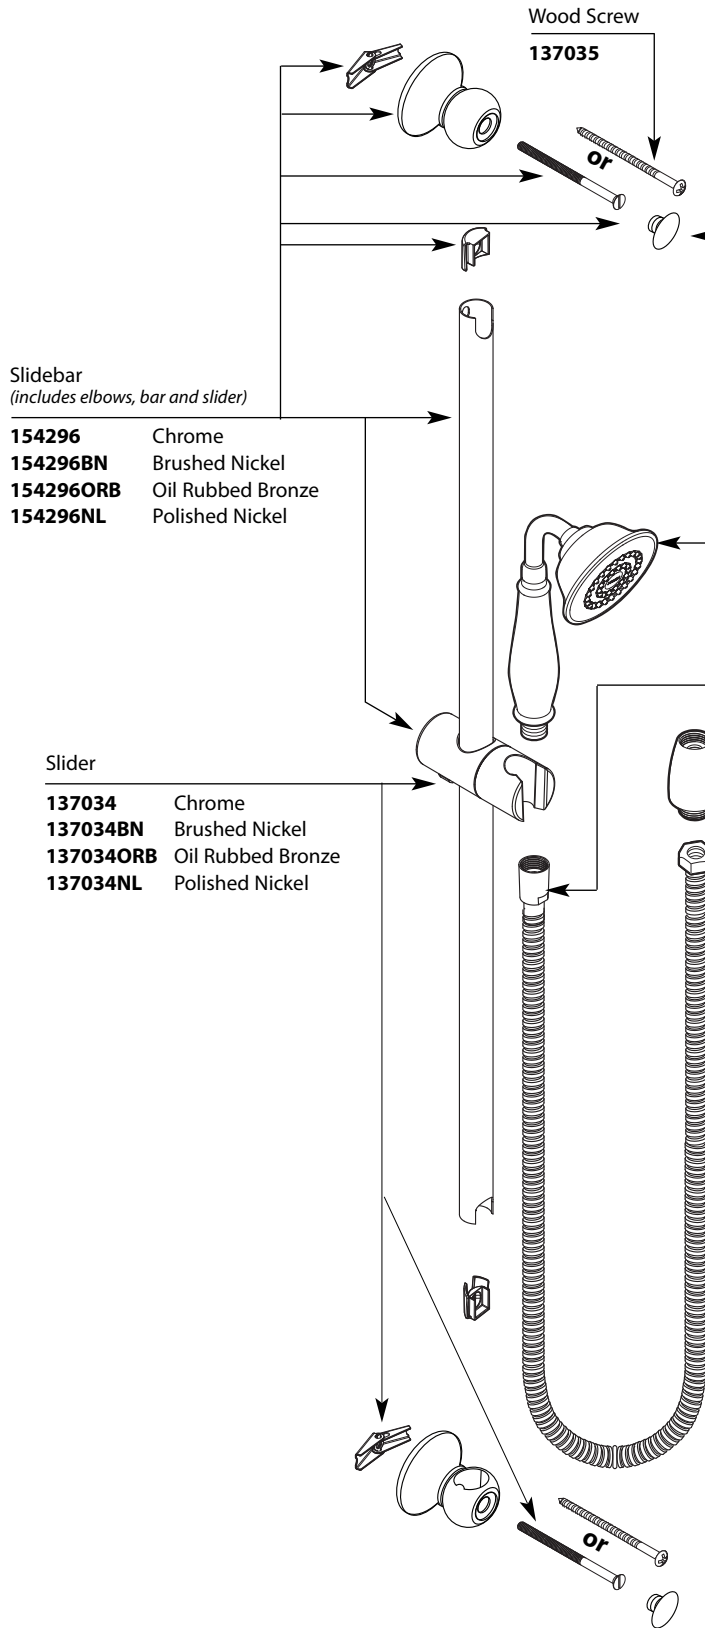

Buy it for looks. Buy it for life.®

Illustrated Parts

■ Order by Part Number

CHATEAU® POSI-TEMP® Single-Handle Tub/Shower Valve Only					
MODEL	CONNECTION	STOPS	MODEL	CONNECTION	STOPS
2570	CC	Yes	FP62370	CC	Yes
62370	CC	Yes	FP62390	IPS	Yes
2590	IPS	Yes	FP62320	CC	No
62390	IPS	Yes	FP62300	IPS	No
2520	CC	No	FP62360	PEX	Yes
62320	CC	No	FP62380	PEX	No
2510	IPS	No	FP62365	COLD EXPANSION PEX	No
62300	IPS	No	FP62345	CC/IPS	No
62360	PEX	Yes			
2580	PEX	Yes			
62380	PEX	No			
62365	COLD EXPANSION PEX	No			
62345	CC/IPS	No			

FP= Flush Plug Included

Note: Flush Plug can be used with existing installations.

Buy it for looks. Buy it for life.®

■ Order by Part Number

Illustrated Parts

WEYMOUTH™

Single Function Handshower

MODEL	TYPE	FINISH
S12107EP	Wand	Chrome
S12107EPBN	Wand	Brushed Nickel
S12107EPORB	Wand	Oil Rubbed Bronze
S12107EPNL	Wand	Polished Nickel

HandShower (2.0gpm)

154305	Chrome
154305BN	Brushed Nickel
154305ORB	Oil Rubbed Bronze
154305NL	Polished Nickel

Hose

A726	Chrome
A726ST	(Used with Brushed Nickel)
A726BR	(Used with Oil Rubbed Bronze)
A726NL	Polished Nickel