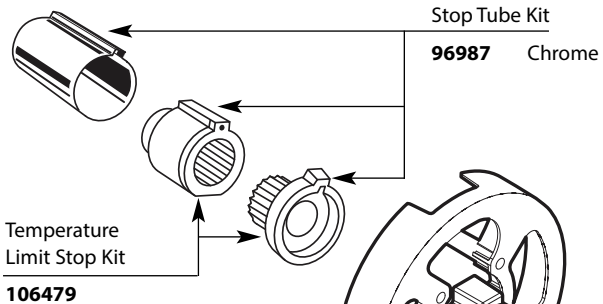

Buy it for looks. Buy it for life.®

Illustrated Parts

■ Order by Part Number

CHATEAU® POSI-TEMP® Single-Handle Tub/Shower Valve Only					
MODEL	CONNECTION	STOPS	MODEL	CONNECTION	STOPS
2570	CC	Yes	FP62370	CC	Yes
62370	CC	Yes	FP62390	IPS	Yes
2590	IPS	Yes	FP62320	CC	No
62390	IPS	Yes	FP62300	IPS	No
2520	CC	No	FP62360	PEX	Yes
62320	CC	No	FP62380	PEX	No
2510	IPS	No	FP62365	COLD EXPANSION PEX	No
62300	IPS	No	FP62345	CC/IPS	No
62360	PEX	Yes			
2580	PEX	Yes			
62380	PEX	No			
62365	COLD EXPANSION PEX	No			
62345	CC/IPS	No			

FP= Flush Plug Included

Note: Flush Plug can be used with existing installations.

Buy it for looks. Buy it for life.®

■ Order by Part Number

Illustrated Parts

3-Function Transfer Valve Only		
<u>MODEL</u>	<u>HANDLE</u>	<u>DETAIL</u>
3372	One	CC

Buy it for looks. Buy it for life.®

Illustrated Parts

Four Function Handshower

MODEL	TYPE	FINISH
3667EP	Wand	Chrome
3667EPBN	Wand	Brushed Nickel
3667EPORB	Wand	Oil Rubbed Bronze
3669EP	Wand	Chrome
3669EPBN	Wand	Brushed Nickel
3669EPORB	Wand	Oil Rubbed Bronze

ROTHBURY™					
Posi-Temp Single-Handle Tub/Shower Valve					
Valve Trim		Shower Only		Tub/Shower	
MODEL		MODEL		MODEL	
TS2211	Chrome	TS2212	Chrome	TS2213	Chrome
TS2211AZ	Antique Bronze	TS2212AZ	Antique Bronze	TS2213AZ	Antique Bronze
TS2211BN	Brushed Nickel	TS2212BN	Brushed Nickel	TS2213BN	Brushed Nickel
TS2211ORB	Oil Rubbed Bronze	TS2212ORB	Oil Rubbed Bronze	TS2213ORB	Oil Rubbed Bronze
TS2211EP	Chrome	TS2212EP	Chrome	TS2213EP	Chrome
TS2211EPAZ	Antique Bronze	TS2212EPAZ	Antique Bronze	TS2213EPAZ	Antique Bronze
TS2211EPBN	Brushed Nickel	TS2212EPBN	Brushed Nickel	TS2213EPBN	Brushed Nickel
TS2211EPORB	Oil Rubbed Bronze	TS2212EPORB	Oil Rubbed Bronze	TS2213EPORB	Oil Rubbed Bronze