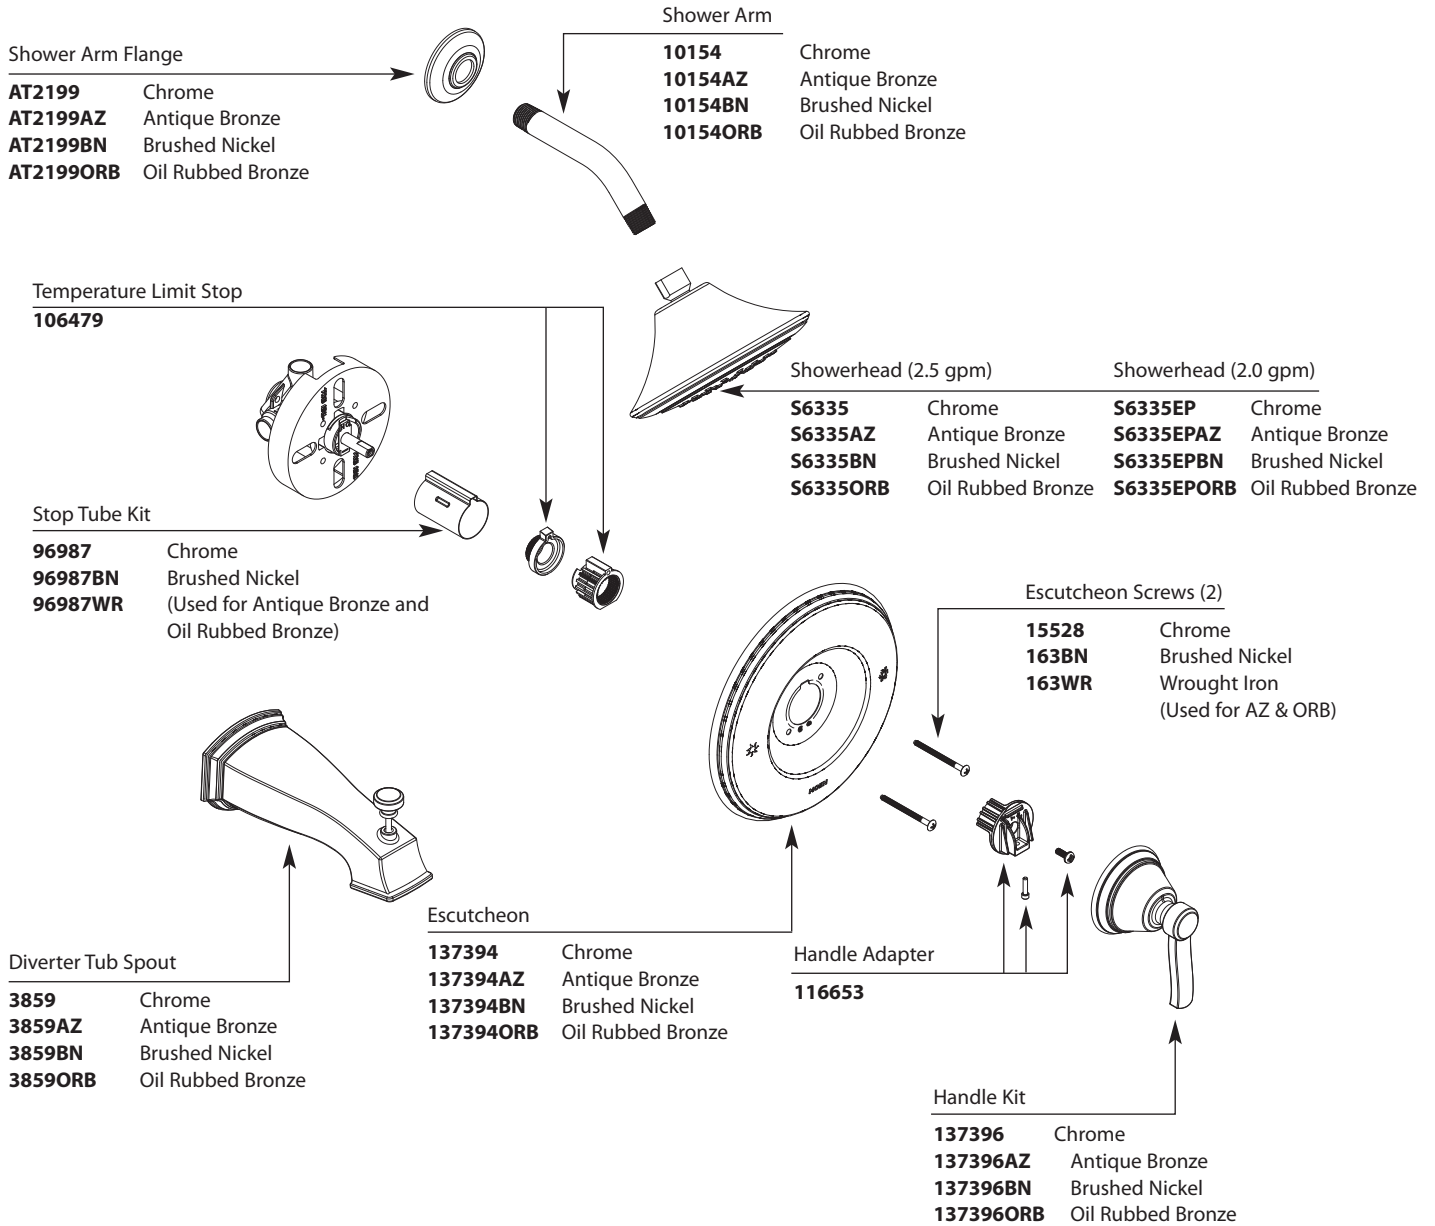

Optional Service Kit	
A750	Secure Mount (mounting hardware)
A714	Vacuum breaker

Buy it for looks. Buy it for life.®

Illustrated Parts

- Order by Part Number
- Trim can be used with either the 62300 series or 2500 series valve

ROTHBURY™					
Posi-Temp Single-Handle Tub/Shower Valve					
Valve Trim		Shower Only		Tub/Shower	
MODEL		MODEL		MODEL	
TS2211	Chrome	TS2212	Chrome	TS2213	Chrome
TS2211AZ	Antique Bronze	TS2212AZ	Antique Bronze	TS2213AZ	Antique Bronze
TS2211BN	Brushed Nickel	TS2212BN	Brushed Nickel	TS2213BN	Brushed Nickel
TS2211ORB	Oil Rubbed Bronze	TS2212ORB	Oil Rubbed Bronze	TS2213ORB	Oil Rubbed Bronze
TS2211EP	Chrome	TS2212EP	Chrome	TS2213EP	Chrome
TS2211EPAZ	Antique Bronze	TS2212EPAZ	Antique Bronze	TS2213EPAZ	Antique Bronze
TS2211EPBN	Brushed Nickel	TS2212EPBN	Brushed Nickel	TS2213EPBN	Brushed Nickel
TS2211EPORB	Oil Rubbed Bronze	TS2212EPORB	Oil Rubbed Bronze	TS2213EPORB	Oil Rubbed Bronze

Buy it for looks. Buy it for life.®

■ Order by Part Number

Illustrated Parts

Rothbury™		
Multi-Function Transfer Valve Trim Kit		
MODEL	TYPE	FINISH
TS5205	Lever	Chrome
TS5205BN	Lever	Brushed Nickel
TS5205ORB	Lever	Oil Rubbed Bronze