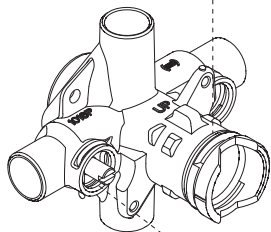

Buy it for looks. Buy it for life.®

Illustrated Parts

■ Order by Part Number

CHATEAU® POSI-TEMP® Single-Handle Tub/Shower Valve Only					
MODEL	CONNECTION	STOPS	MODEL	CONNECTION	STOPS
2570	CC	Yes	FP62370	CC	Yes
62370	CC	Yes	FP62390	IPS	Yes
2590	IPS	Yes	FP62320	CC	No
62390	IPS	Yes	FP62300	IPS	No
2520	CC	No	FP62360	PEX	Yes
62320	CC	No	FP62380	PEX	No
2510	IPS	No	FP62365	COLD EXPANSION PEX	No
62300	IPS	No	FP62345	CC/IPS	No
62360	PEX	Yes			
2580	PEX	Yes			
62380	PEX	No			
62365	COLD EXPANSION PEX	No			
62345	CC/IPS	No			

FP= Flush Plug Included

Note: Flush Plug can be used with existing installations.

Buy it for looks. Buy it for life.®

■ Order by Part Number

Illustrated Parts

3-Function Transfer Valve Only		
<u>MODEL</u>	<u>HANDLE</u>	<u>DETAIL</u>
3372	One	CC