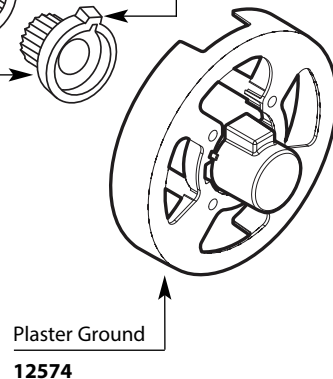

Buy it for looks. Buy it for life.®

Illustrated Parts

■ Order by Part Number

CHATEAU® POSI-TEMP® Single-Handle Tub/Shower Valve Only					
MODEL	CONNECTION	STOPS	MODEL	CONNECTION	STOPS
2570	CC	Yes	FP62370	CC	Yes
62370	CC	Yes	FP62390	IPS	Yes
2590	IPS	Yes	FP62320	CC	No
62390	IPS	Yes	FP62300	IPS	No
2520	CC	No	FP62360	PEX	Yes
62320	CC	No	FP62380	PEX	No
2510	IPS	No	FP62365	COLD EXPANSION PEX	No
62300	IPS	No	FP62345	CC/IPS	No
62360	PEX	Yes			
2580	PEX	Yes			
62380	PEX	No			
62365	COLD EXPANSION PEX	No			
62345	CC/IPS	No			

FP= Flush Plug Included

Note: Flush Plug can be used with existing installations.

Buy it for looks. Buy it for life.®

■ Order by Part Number

Illustrated Parts

3-Function Transfer Valve Only		
<u>MODEL</u>	<u>HANDLE</u>	<u>DETAIL</u>
3372	One	CC

Buy it for looks. Buy it for life.®

Illustrated Parts

Four Function Handshower

MODEL	TYPE	FINISH
3667EP	Wand	Chrome
3667EPBN	Wand	Brushed Nickel
3667EPORB	Wand	Oil Rubbed Bronze
3669EP	Wand	Chrome
3669EPBN	Wand	Brushed Nickel
3669EPORB	Wand	Oil Rubbed Bronze

Optional Service Kit	
A750	Secure Mount (mounting hardware)
A714	Vacuum breaker

Buy it for looks. Buy it for life.®

Illustrated Parts

- Order by Part Number
- Trim can be used with either the 62300 series or 2500 series valve