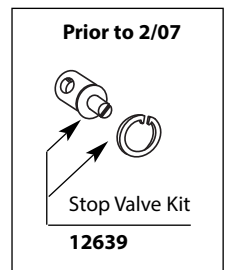

Buy it for looks. Buy it for life.®

Illustrated Parts

■ Order by Part Number

CHATEAU® POSI-TEMP® Single-Handle Tub/Shower Valve Only					
MODEL	CONNECTION	STOPS	MODEL	CONNECTION	STOPS
2570	CC	Yes	FP62370	CC	Yes
62370	CC	Yes	FP62390	IPS	Yes
2590	IPS	Yes	FP62320	CC	No
62390	IPS	Yes	FP62300	IPS	No
2520	CC	No	FP62360	PEX	Yes
62320	CC	No	FP62380	PEX	No
2510	IPS	No	FP62365	COLD EXPANSION PEX	No
62300	IPS	No	FP62345	CC/IPS	No
62360	PEX	Yes			
2580	PEX	Yes			
62380	PEX	No			
62365	COLD EXPANSION PEX	No			
62345	CC/IPS	No			

FP= Flush Plug Included

Note: Flush Plug can be used with existing installations.

Buy it for looks. Buy it for life.®

■ Order by Part Number

Illustrated Parts

3-Function Transfer Valve Only		
<u>MODEL</u>	<u>HANDLE</u>	<u>DETAIL</u>
3372	One	CC