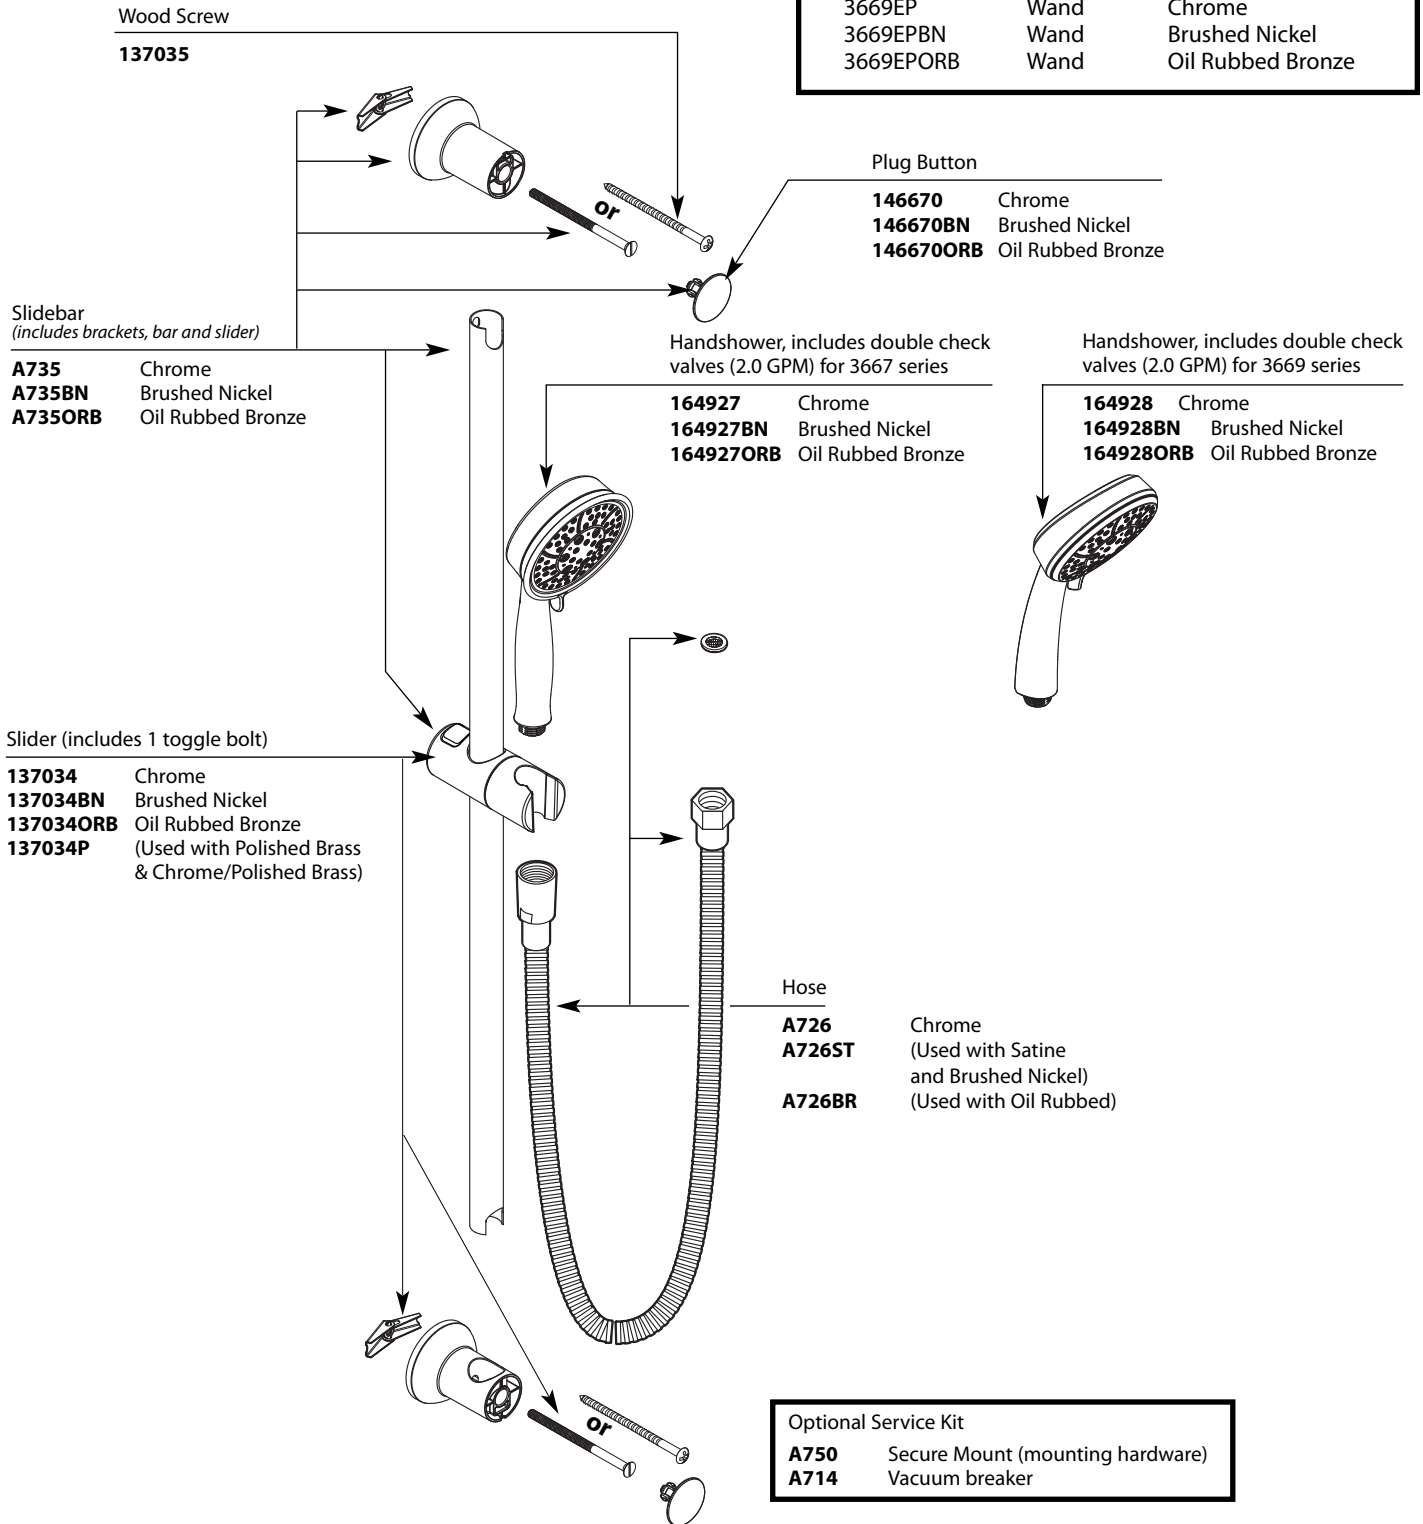

Buy it for looks. Buy it for life.®

Illustrated Parts

■ Order by Part Number

CHATEAU® POSI-TEMP® Single-Handle Tub/Shower Valve Only					
MODEL	CONNECTION	STOPS	MODEL	CONNECTION	STOPS
2570	CC	Yes	FP62370	CC	Yes
62370	CC	Yes	FP62390	IPS	Yes
2590	IPS	Yes	FP62320	CC	No
62390	IPS	Yes	FP62300	IPS	No
2520	CC	No	FP62360	PEX	Yes
62320	CC	No	FP62380	PEX	No
2510	IPS	No	FP62365	COLD EXPANSION PEX	No
62300	IPS	No	FP62345	CC/IPS	No
62360	PEX	Yes			
2580	PEX	Yes			
62380	PEX	No			
62365	COLD EXPANSION PEX	No			
62345	CC/IPS	No			

FP= Flush Plug Included

Note: Flush Plug can be used with existing installations.

Buy it for looks. Buy it for life.®

■ Order by Part Number

Illustrated Parts

3-Function Transfer Valve Only		
<u>MODEL</u>	<u>HANDLE</u>	<u>DETAIL</u>
3372	One	CC

Buy it for looks. Buy it for life.®

Illustrated Parts

Four Function Handshower

MODEL	TYPE	FINISH
3667EP	Wand	Chrome
3667EPBN	Wand	Brushed Nickel
3667EPORB	Wand	Oil Rubbed Bronze
3669EP	Wand	Chrome
3669EPBN	Wand	Brushed Nickel
3669EPORB	Wand	Oil Rubbed Bronze

ROTHBURY™					
Posi-Temp Single-Handle Tub/Shower Valve					
Valve Trim		Shower Only		Tub/Shower	
MODEL		MODEL		MODEL	
TS2211	Chrome	TS2212	Chrome	TS2213	Chrome
TS2211AZ	Antique Bronze	TS2212AZ	Antique Bronze	TS2213AZ	Antique Bronze
TS2211BN	Brushed Nickel	TS2212BN	Brushed Nickel	TS2213BN	Brushed Nickel
TS2211ORB	Oil Rubbed Bronze	TS2212ORB	Oil Rubbed Bronze	TS2213ORB	Oil Rubbed Bronze
TS2211EP	Chrome	TS2212EP	Chrome	TS2213EP	Chrome
TS2211EPAZ	Antique Bronze	TS2212EPAZ	Antique Bronze	TS2213EPAZ	Antique Bronze
TS2211EPBN	Brushed Nickel	TS2212EPBN	Brushed Nickel	TS2213EPBN	Brushed Nickel
TS2211EPORB	Oil Rubbed Bronze	TS2212EPORB	Oil Rubbed Bronze	TS2213EPORB	Oil Rubbed Bronze