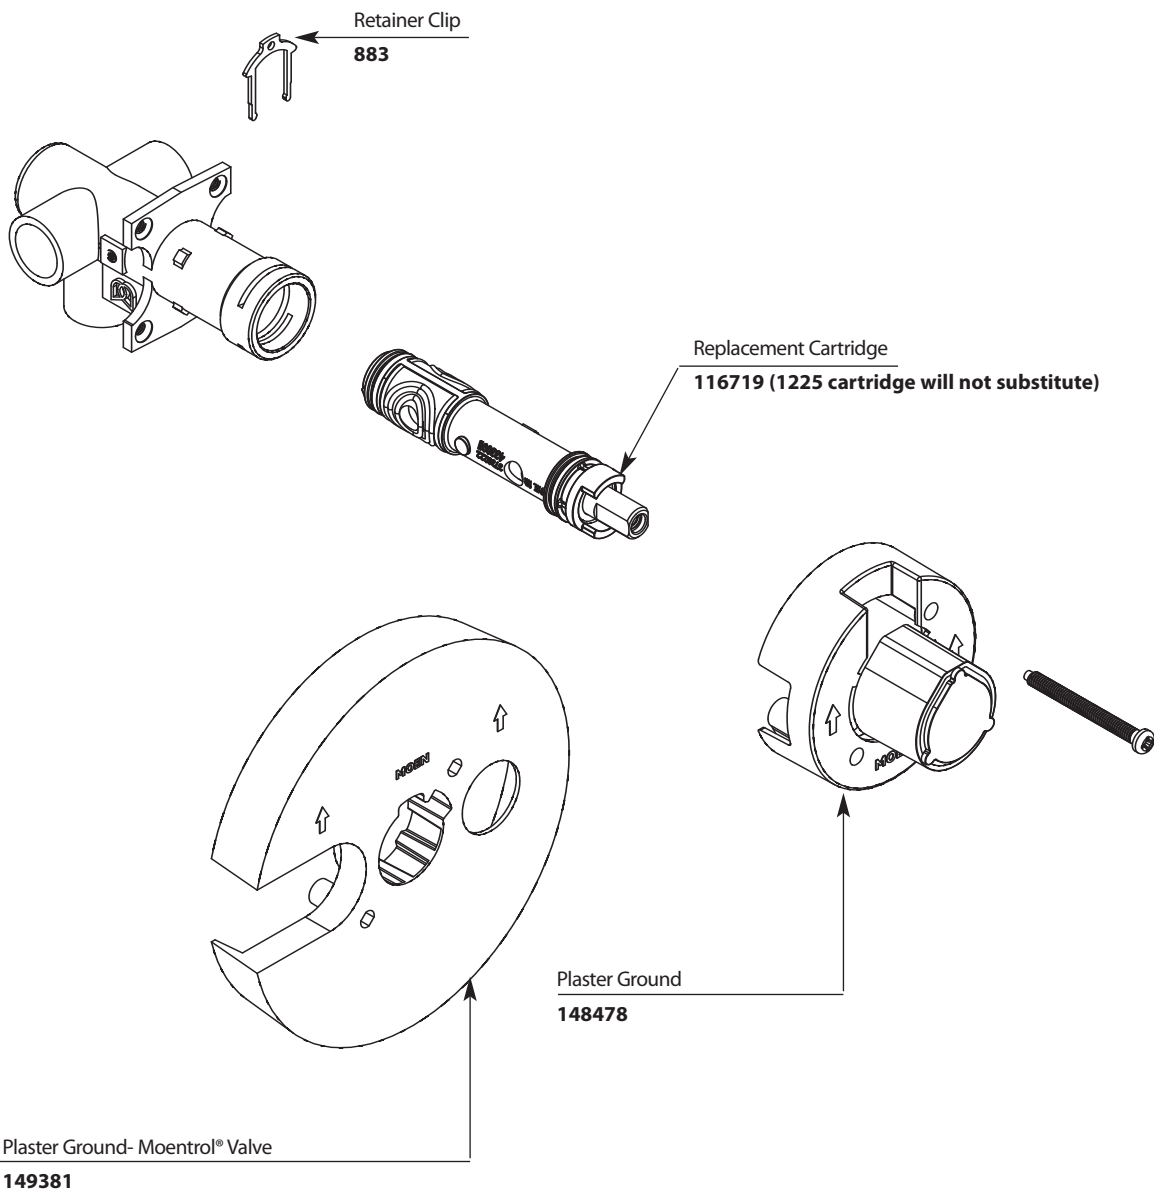

Buy it for looks. Buy it for life.®

Illustrated Parts

■ Order by Part Number

CHATEAU® POSI-TEMP® Single-Handle Tub/Shower Valve Only					
MODEL	CONNECTION	STOPS	MODEL	CONNECTION	STOPS
2570	CC	Yes	FP62370	CC	Yes
62370	CC	Yes	FP62390	IPS	Yes
2590	IPS	Yes	FP62320	CC	No
62390	IPS	Yes	FP62300	IPS	No
2520	CC	No	FP62360	PEX	Yes
62320	CC	No	FP62380	PEX	No
2510	IPS	No	FP62365	COLD EXPANSION PEX	No
62300	IPS	No	FP62345	CC/IPS	No
62360	PEX	Yes			
2580	PEX	Yes			
62380	PEX	No			
62365	COLD EXPANSION PEX	No			
62345	CC/IPS	No			

FP= Flush Plug Included

Note: Flush Plug can be used with existing installations.

Buy it for looks. Buy it for life.®

■ Order by Part Number

Illustrated Parts

3-Function Transfer Valve Only		
<u>MODEL</u>	<u>HANDLE</u>	<u>DETAIL</u>
3372	One	CC

ROTHBURY™					
Posi-Temp Single-Handle Tub/Shower Valve					
Valve Trim		Shower Only		Tub/Shower	
MODEL		MODEL		MODEL	
TS2211	Chrome	TS2212	Chrome	TS2213	Chrome
TS2211AZ	Antique Bronze	TS2212AZ	Antique Bronze	TS2213AZ	Antique Bronze
TS2211BN	Brushed Nickel	TS2212BN	Brushed Nickel	TS2213BN	Brushed Nickel
TS2211ORB	Oil Rubbed Bronze	TS2212ORB	Oil Rubbed Bronze	TS2213ORB	Oil Rubbed Bronze
TS2211EP	Chrome	TS2212EP	Chrome	TS2213EP	Chrome
TS2211EPAZ	Antique Bronze	TS2212EPAZ	Antique Bronze	TS2213EPAZ	Antique Bronze
TS2211EPBN	Brushed Nickel	TS2212EPBN	Brushed Nickel	TS2213EPBN	Brushed Nickel
TS2211EPORB	Oil Rubbed Bronze	TS2212EPORB	Oil Rubbed Bronze	TS2213EPORB	Oil Rubbed Bronze

Buy it for looks. Buy it for life.®

■ Order by Part Number

Illustrated Parts

Rothbury™		
Multi-Function Transfer Valve Trim Kit		
MODEL	TYPE	FINISH
TS5205	Lever	Chrome
TS5205BN	Lever	Brushed Nickel
TS5205ORB	Lever	Oil Rubbed Bronze