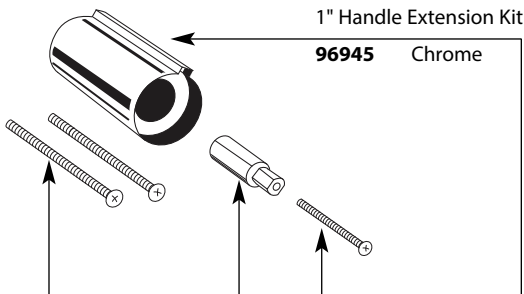

Buy it for looks. Buy it for life.®

Illustrated Parts

■ Order by Part Number

CHATEAU® POSI-TEMP® Single-Handle Tub/Shower Valve Only					
MODEL	CONNECTION	STOPS	MODEL	CONNECTION	STOPS
2570	CC	Yes	FP62370	CC	Yes
62370	CC	Yes	FP62390	IPS	Yes
2590	IPS	Yes	FP62320	CC	No
62390	IPS	Yes	FP62300	IPS	No
2520	CC	No	FP62360	PEX	Yes
62320	CC	No	FP62380	PEX	No
2510	IPS	No	FP62365	COLD EXPANSION PEX	No
62300	IPS	No	FP62345	CC/IPS	No
62360	PEX	Yes			
2580	PEX	Yes			
62380	PEX	No			
62365	COLD EXPANSION PEX	No			
62345	CC/IPS	No			

FP= Flush Plug Included

Note: Flush Plug can be used with existing installations.

Buy it for looks. Buy it for life.®

■ Order by Part Number

Illustrated Parts

3-Function Transfer Valve Only		
<u>MODEL</u>	<u>HANDLE</u>	<u>DETAIL</u>
3372	One	CC