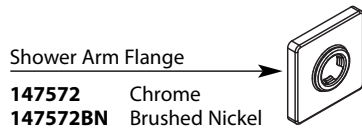

Illustrated Parts

■ Order by Part Number

Single Function Handshower		
MODEL	TYPE	FINISH
S3879EP	Wand	Chrome
S3879EPBN	Wand	Brushed Nickel
S3879EP17	Wand	Chrome
S3879EP17BN	Wand	Brushed Nickel

Optional Service Kit	
A750	Secure Mount (mounting hardware)

Buy it for looks. Buy it for life.®

■ Order by Part Number

■ Trim can be used with either the 63100 series or 3500 series valve

Illustrated Parts

90 DEGREE™					
Moentrol® Single-Handle Tub/Shower Trim					
Valve Trim		Shower Only		Tub/Shower	
MODEL	MODEL	MODEL	MODEL	MODEL	MODEL
TS3711	Chrome	TS3715	Chrome	TS3713	Chrome
TS3711BN	Brushed Nickel	TS3715BN	Brushed Nickel	TS3713BN	Brushed Nickel