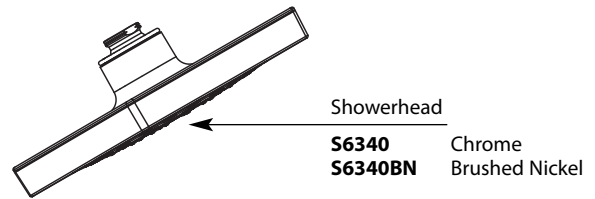

Illustrated Parts

■ Order by Part Number

Single Function Handshower		
MODEL	TYPE	FINISH
S3879EP	Wand	Chrome
S3879EPBN	Wand	Brushed Nickel
S3879EP17	Wand	Chrome
S3879EP17BN	Wand	Brushed Nickel

Optional Service Kit	
A750	Secure Mount (mounting hardware)

Buy it for looks. Buy it for life.®

■ Order by Part Number

■ Trim can be used with either the 63100 series or 3500 series valve

Illustrated Parts

90 DEGREE™					
Moentrol® Single-Handle Tub/Shower Trim					
Valve Trim		Shower Only		Tub/Shower	
MODEL	MODEL	MODEL	MODEL	MODEL	MODEL
TS3711	Chrome	TS3715	Chrome	TS3713	Chrome
TS3711BN	Brushed Nickel	TS3715BN	Brushed Nickel	TS3713BN	Brushed Nickel

Buy it for looks. Buy it for life.®

Illustrated Parts

■ Order by Part Number

Three Function Transfer Valve Trim Kit		
MODEL	HANDLE	FINISH
TS4172	Lever	Chrome
TS4172BN	Lever	Brushed Nickel