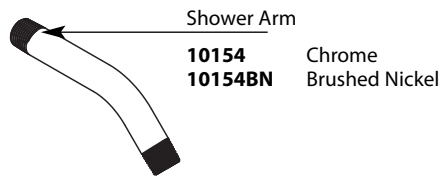

Illustrated Parts

■ Order by Part Number

Single Function Handshower		
MODEL	TYPE	FINISH
S3879EP	Wand	Chrome
S3879EPBN	Wand	Brushed Nickel
S3879EP17	Wand	Chrome
S3879EP17BN	Wand	Brushed Nickel

Optional Service Kit	
A750	Secure Mount (mounting hardware)

Buy it for looks. Buy it for life.®

■ Order by Part Number

■ Trim can be used with either the 63100 series or 3500 series valve

Illustrated Parts

90 DEGREE™					
Moentrol® Single-Handle Tub/Shower Trim					
Valve Trim		Shower Only		Tub/Shower	
MODEL	MODEL	MODEL	MODEL	MODEL	MODEL
TS3711	Chrome	TS3715	Chrome	TS3713	Chrome
TS3711BN	Brushed Nickel	TS3715BN	Brushed Nickel	TS3713BN	Brushed Nickel

Buy it for looks. Buy it for life.®

Illustrated Parts

■ Order by Part Number

Three Function Transfer Valve Trim Kit		
MODEL	HANDLE	FINISH
TS4172	Lever	Chrome
TS4172BN	Lever	Brushed Nickel