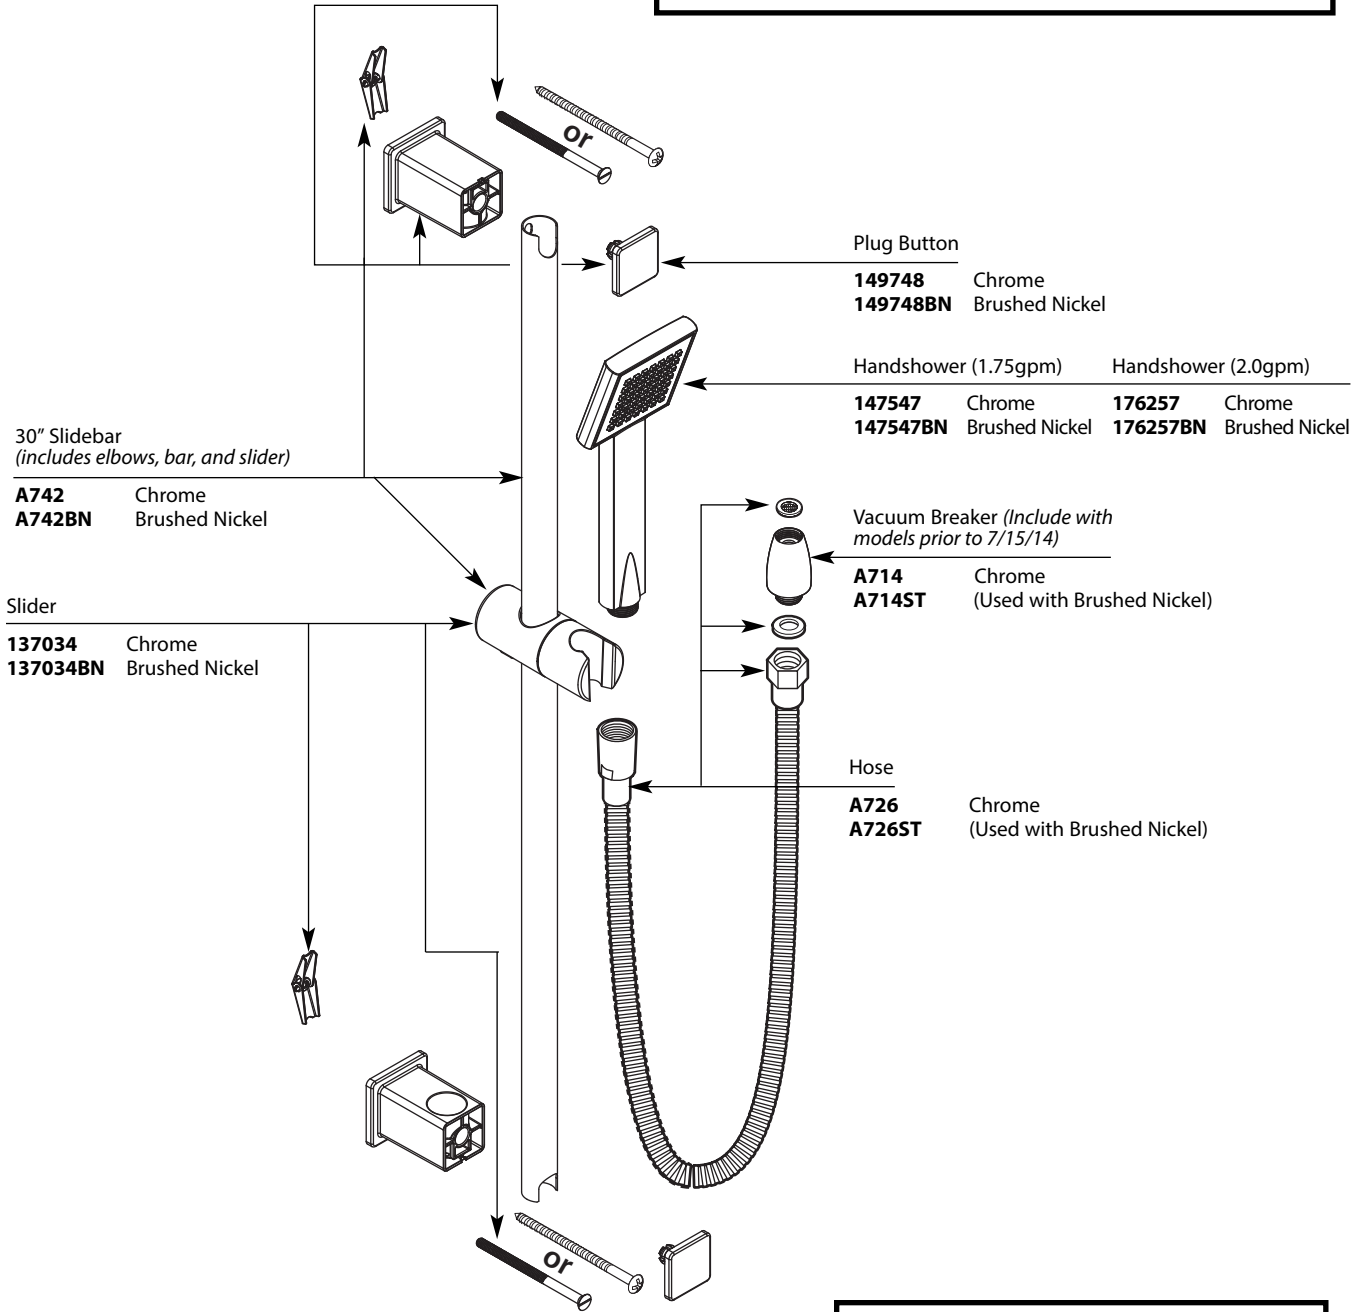

Buy it for looks. Buy it for life.®

■ Order by Part Number

Illustrated Parts

3-Function Transfer Valve Only		
<u>MODEL</u>	<u>HANDLE</u>	<u>DETAIL</u>
3372	One	CC

■ Order by Part Name and
Part Number (Bold Face Type)

Illustrated Parts

■ Order by Part Number

Single Function Handshower		
MODEL	TYPE	FINISH
S3879EP	Wand	Chrome
S3879EPBN	Wand	Brushed Nickel
S3879EP17	Wand	Chrome
S3879EP17BN	Wand	Brushed Nickel

Optional Service Kit	
A750	Secure Mount (mounting hardware)

Buy it for looks. Buy it for life.®

■ Order by Part Number

■ Trim can be used with either the 63100 series or 3500 series valve

Illustrated Parts

90 DEGREE™					
Moentrol® Single-Handle Tub/Shower Trim					
Valve Trim		Shower Only		Tub/Shower	
MODEL	MODEL	MODEL	MODEL	MODEL	MODEL
TS3711	Chrome	TS3715	Chrome	TS3713	Chrome
TS3711BN	Brushed Nickel	TS3715BN	Brushed Nickel	TS3713BN	Brushed Nickel

Buy it for looks. Buy it for life.®

Illustrated Parts

■ Order by Part Number

Three Function Transfer Valve Trim Kit		
MODEL	HANDLE	FINISH
TS4172	Lever	Chrome
TS4172BN	Lever	Brushed Nickel