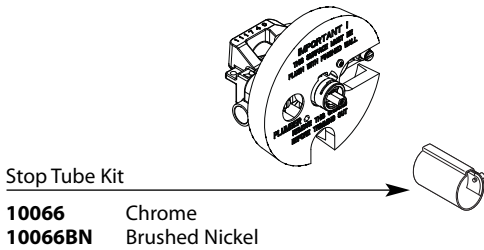

Illustrated Parts

■ Order by Part Number

Single Function Handshower		
MODEL	TYPE	FINISH
S3879EP	Wand	Chrome
S3879EPBN	Wand	Brushed Nickel
S3879EP17	Wand	Chrome
S3879EP17BN	Wand	Brushed Nickel

Optional Service Kit	
A750	Secure Mount (mounting hardware)

Buy it for looks. Buy it for life.®

■ Order by Part Number

■ Trim can be used with either the 63100 series or 3500 series valve

Illustrated Parts

90 DEGREE™					
Moentrol® Single-Handle Tub/Shower Trim					
Valve Trim		Shower Only		Tub/Shower	
MODEL	MODEL	MODEL	MODEL	MODEL	MODEL
TS3711	Chrome	TS3715	Chrome	TS3713	Chrome
TS3711BN	Brushed Nickel	TS3715BN	Brushed Nickel	TS3713BN	Brushed Nickel

Buy it for looks. Buy it for life.®

Illustrated Parts

■ Order by Part Number

Three Function Transfer Valve Trim Kit		
MODEL	HANDLE	FINISH
TS4172	Lever	Chrome
TS4172BN	Lever	Brushed Nickel