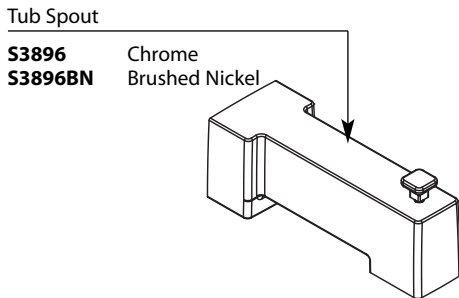

Buy it for looks. Buy it for life.®

■ Order by Part Number

Illustrated Parts

3-Function Transfer Valve Only		
<u>MODEL</u>	<u>HANDLE</u>	<u>DETAIL</u>
3372	One	CC

■ Order by Part Name and
Part Number (Bold Face Type)

Illustrated Parts

■ Order by Part Number

Single Function Handshower		
MODEL	TYPE	FINISH
S3879EP	Wand	Chrome
S3879EPBN	Wand	Brushed Nickel
S3879EP17	Wand	Chrome
S3879EP17BN	Wand	Brushed Nickel

Optional Service Kit	
A750	Secure Mount (mounting hardware)

Buy it for looks. Buy it for life.®

■ Order by Part Number

■ Trim can be used with either the 63100 series or 3500 series valve

Illustrated Parts

90 DEGREE™					
Moentrol® Single-Handle Tub/Shower Trim					
Valve Trim		Shower Only		Tub/Shower	
MODEL	MODEL	MODEL	MODEL	MODEL	MODEL
TS3711	Chrome	TS3715	Chrome	TS3713	Chrome
TS3711BN	Brushed Nickel	TS3715BN	Brushed Nickel	TS3713BN	Brushed Nickel

Buy it for looks. Buy it for life.®

Illustrated Parts

■ Order by Part Number

Three Function Transfer Valve Trim Kit		
MODEL	HANDLE	FINISH
TS4172	Lever	Chrome
TS4172BN	Lever	Brushed Nickel