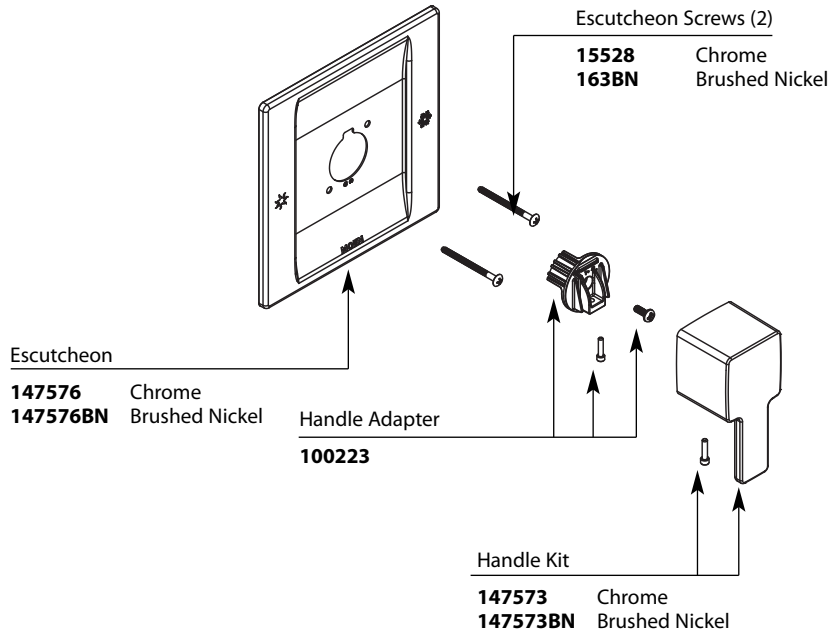

Buy it for looks. Buy it for life.®

■ Order by Part Number

Illustrated Parts

3-Function Transfer Valve Only		
<u>MODEL</u>	<u>HANDLE</u>	<u>DETAIL</u>
3372	One	CC

■ Order by Part Name and
Part Number (Bold Face Type)

Illustrated Parts

■ Order by Part Number

Single Function Handshower		
MODEL	TYPE	FINISH
S3879EP	Wand	Chrome
S3879EPBN	Wand	Brushed Nickel
S3879EP17	Wand	Chrome
S3879EP17BN	Wand	Brushed Nickel

Optional Service Kit	
A750	Secure Mount (mounting hardware)

Buy it for looks. Buy it for life.®

■ Order by Part Number

■ Trim can be used with either the 63100 series or 3500 series valve

Illustrated Parts

90 DEGREE™					
Moentrol® Single-Handle Tub/Shower Trim					
Valve Trim		Shower Only		Tub/Shower	
MODEL	MODEL	MODEL	MODEL	MODEL	MODEL
TS3711	Chrome	TS3715	Chrome	TS3713	Chrome
TS3711BN	Brushed Nickel	TS3715BN	Brushed Nickel	TS3713BN	Brushed Nickel

Buy it for looks. Buy it for life.®

Illustrated Parts

■ Order by Part Number

Three Function Transfer Valve Trim Kit		
MODEL	HANDLE	FINISH
TS4172	Lever	Chrome
TS4172BN	Lever	Brushed Nickel