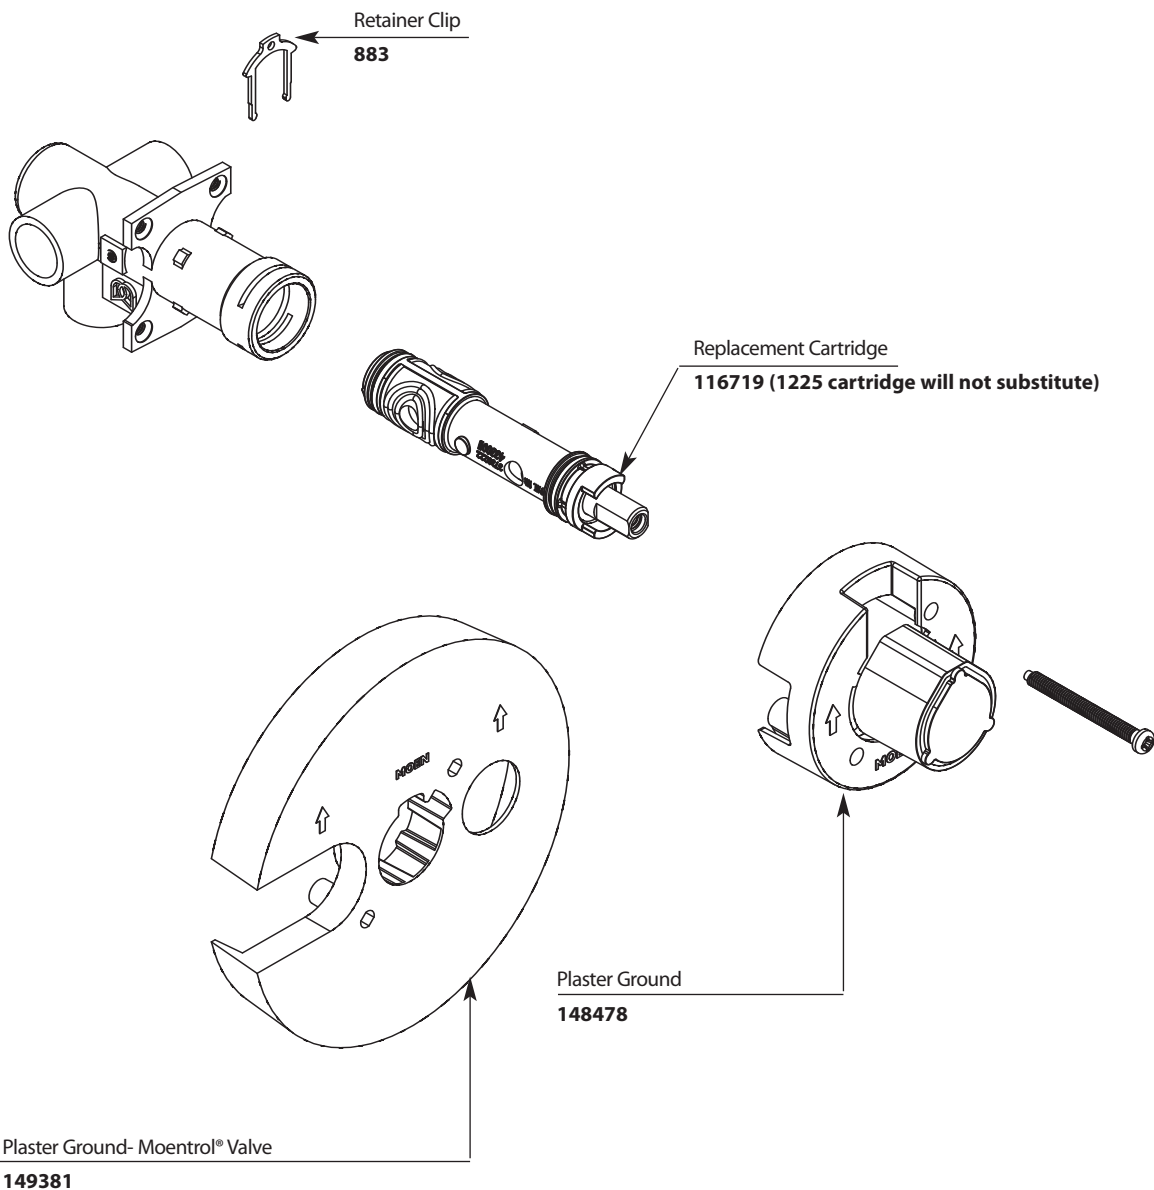

Buy it for looks. Buy it for life.®

■ Order by Part Number

Illustrated Parts

3-Function Transfer Valve Only		
<u>MODEL</u>	<u>HANDLE</u>	<u>DETAIL</u>
3372	One	CC

■ Order by Part Name and
Part Number (Bold Face Type)

Illustrated Parts

■ Order by Part Number

Single Function Handshower		
MODEL	TYPE	FINISH
S3879EP	Wand	Chrome
S3879EPBN	Wand	Brushed Nickel
S3879EP17	Wand	Chrome
S3879EP17BN	Wand	Brushed Nickel

Optional Service Kit	
A750	Secure Mount (mounting hardware)

Buy it for looks. Buy it for life.®

■ Order by Part Number

■ Trim can be used with either the 63100 series or 3500 series valve

Illustrated Parts

90 DEGREE™					
Moentrol® Single-Handle Tub/Shower Trim					
Valve Trim		Shower Only		Tub/Shower	
MODEL	MODEL	MODEL	MODEL	MODEL	MODEL
TS3711	Chrome	TS3715	Chrome	TS3713	Chrome
TS3711BN	Brushed Nickel	TS3715BN	Brushed Nickel	TS3713BN	Brushed Nickel

Buy it for looks. Buy it for life.®

Illustrated Parts

■ Order by Part Number

Three Function Transfer Valve Trim Kit		
MODEL	HANDLE	FINISH
TS4172	Lever	Chrome
TS4172BN	Lever	Brushed Nickel