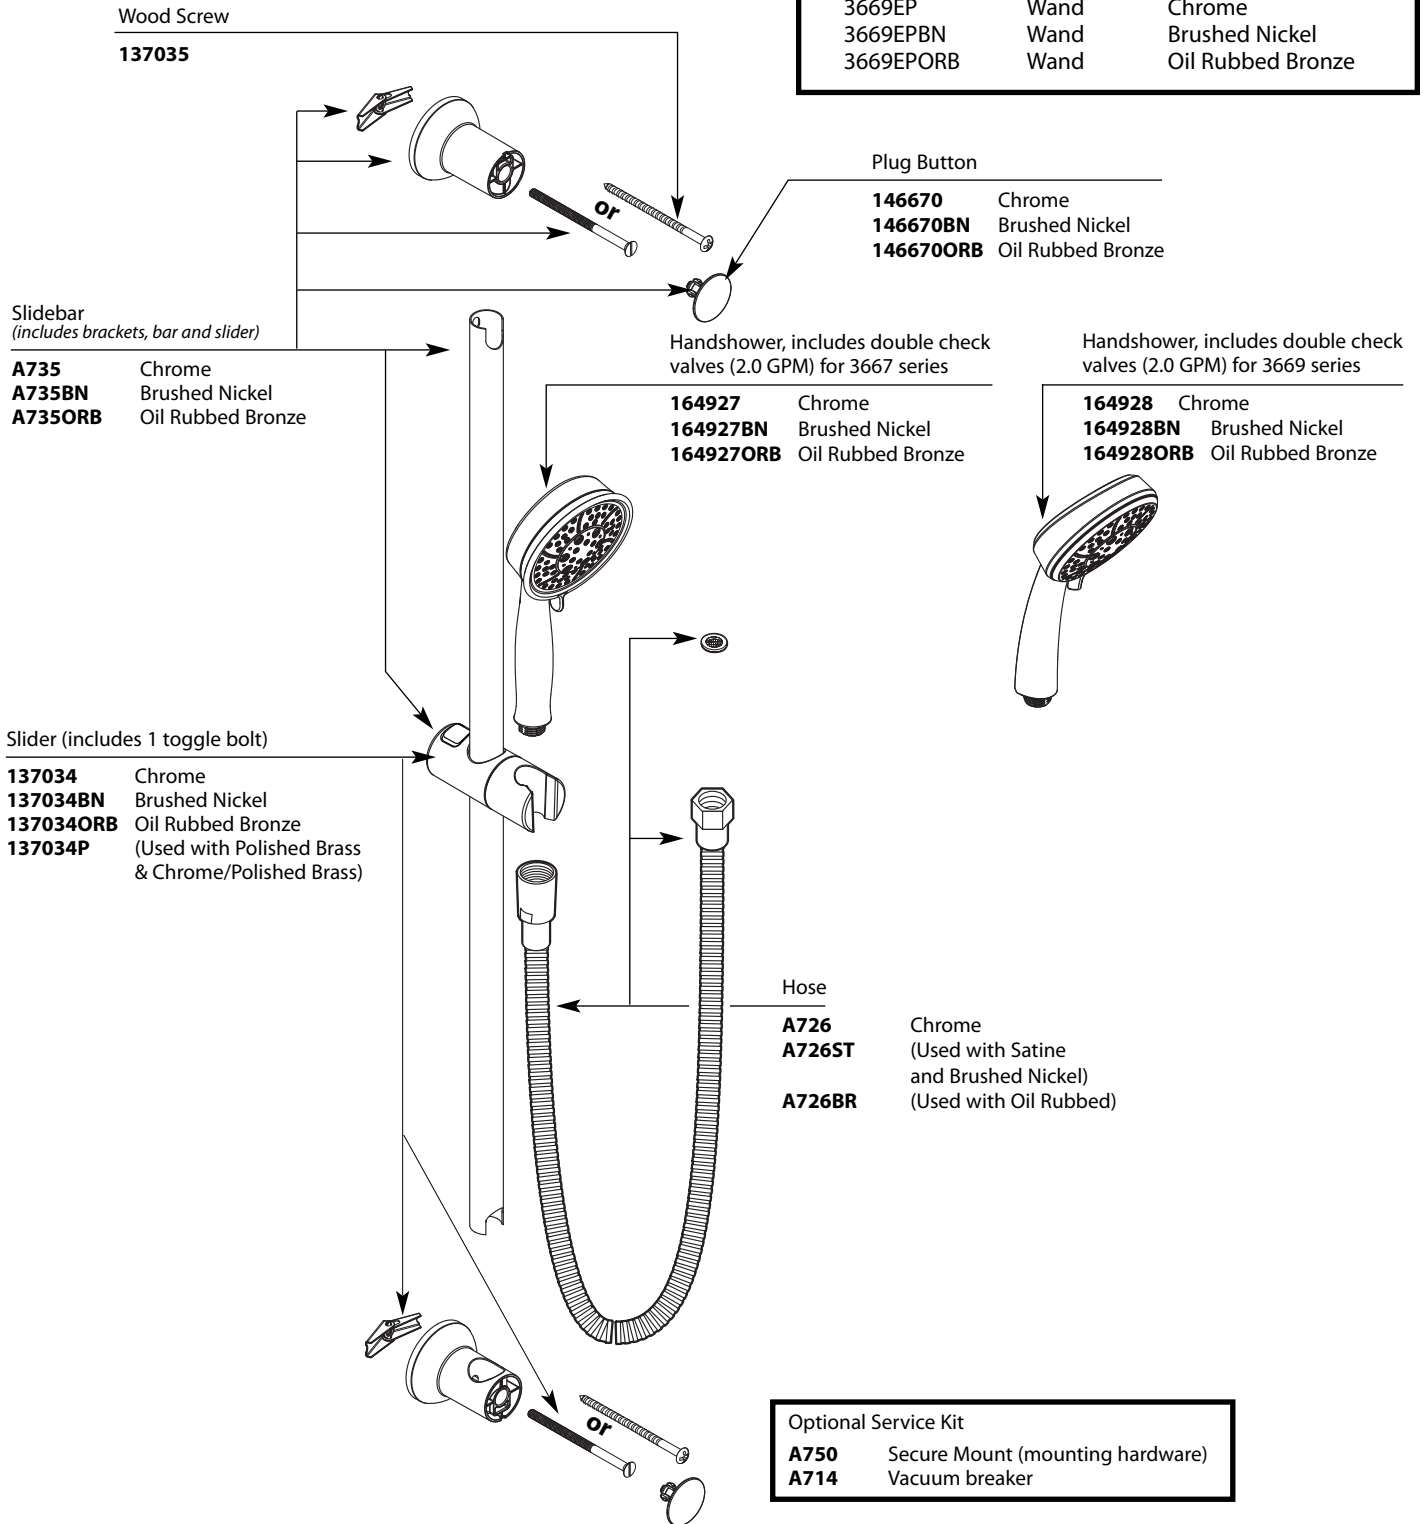

# Illustrated Parts

## Four Function Handshower

MODEL	TYPE	FINISH
3667EP	Wand	Chrome
3667EPBN	Wand	Brushed Nickel
3667EPORB	Wand	Oil Rubbed Bronze
3669EP	Wand	Chrome
3669EPBN	Wand	Brushed Nickel
3669EPORB	Wand	Oil Rubbed Bronze

# Illustrated Parts

Valve Trim			Shower Only			Tub & Shower		
MODEL	HANDLE	FINISH	MODEL	HANDLE	FINISH	MODEL	HANDLE	FINISH
T3691	Lever	Chrome	T3692	Lever	Chrome	T3693	Lever	Chrome
T3691BN	Lever	Brushed Nickel	T3692BN	Lever	Brushed Nickel	T3693BN	Lever	Brushed Nickel
T3691ORB	Lever	Oil Rubbed Bronze	T3692ORB	Lever	Oil Rubbed Bronze	T3693ORB	Lever	Oil Rubbed Bronze

# Illustrated Parts

■ Order by Part Number

VOSS™ Multi-Function Transfer Valve Trim Kit		
MODEL	HANDLE	FINISH
T4611	Lever	Chrome
T4611BN	Lever	Brushed Nickel
T4611ORB	Lever	Oil Rubbed Bronze