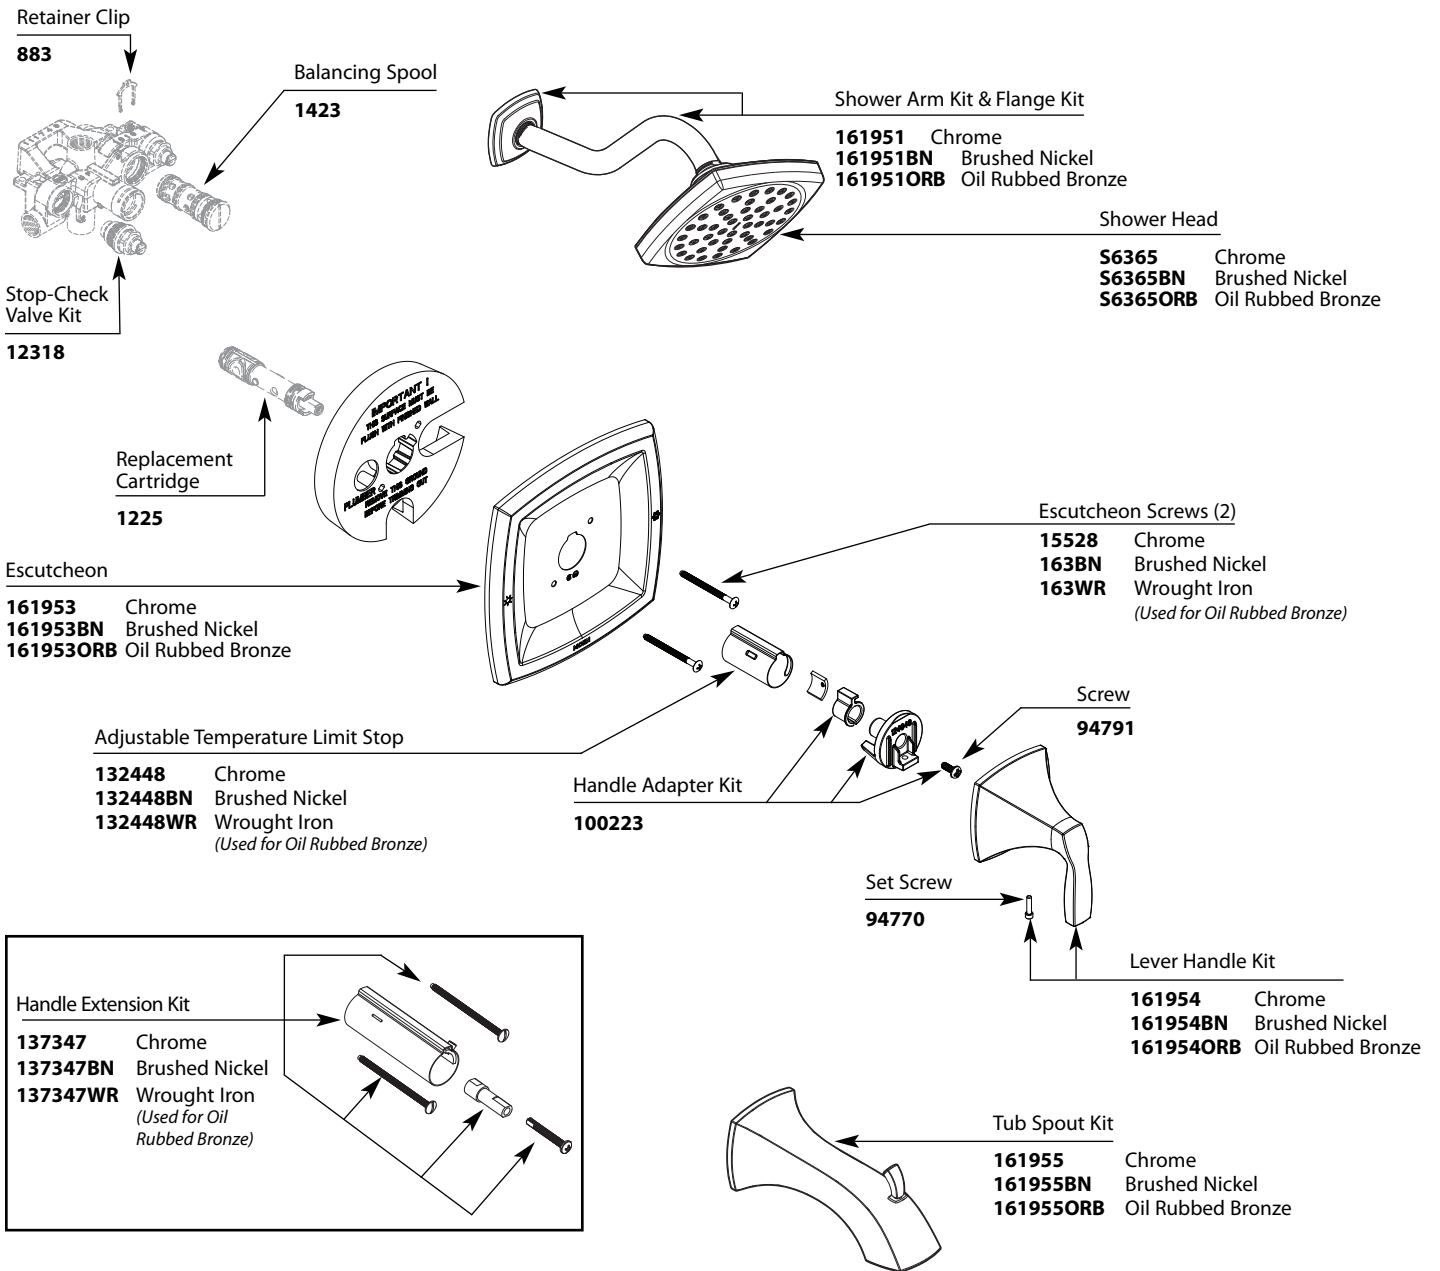

Buy it for looks. Buy it for life.®

Illustrated Parts

Valve Trim			Shower Only			Tub & Shower		
MODEL	HANDLE	FINISH	MODEL	HANDLE	FINISH	MODEL	HANDLE	FINISH
T3691	Lever	Chrome	T3692	Lever	Chrome	T3693	Lever	Chrome
T3691BN	Lever	Brushed Nickel	T3692BN	Lever	Brushed Nickel	T3693BN	Lever	Brushed Nickel
T3691ORB	Lever	Oil Rubbed Bronze	T3692ORB	Lever	Oil Rubbed Bronze	T3693ORB	Lever	Oil Rubbed Bronze

■ Order by Part Number

TO ORDER PARTS CALL: 1-800-BUY-MOEN

www.moen.com