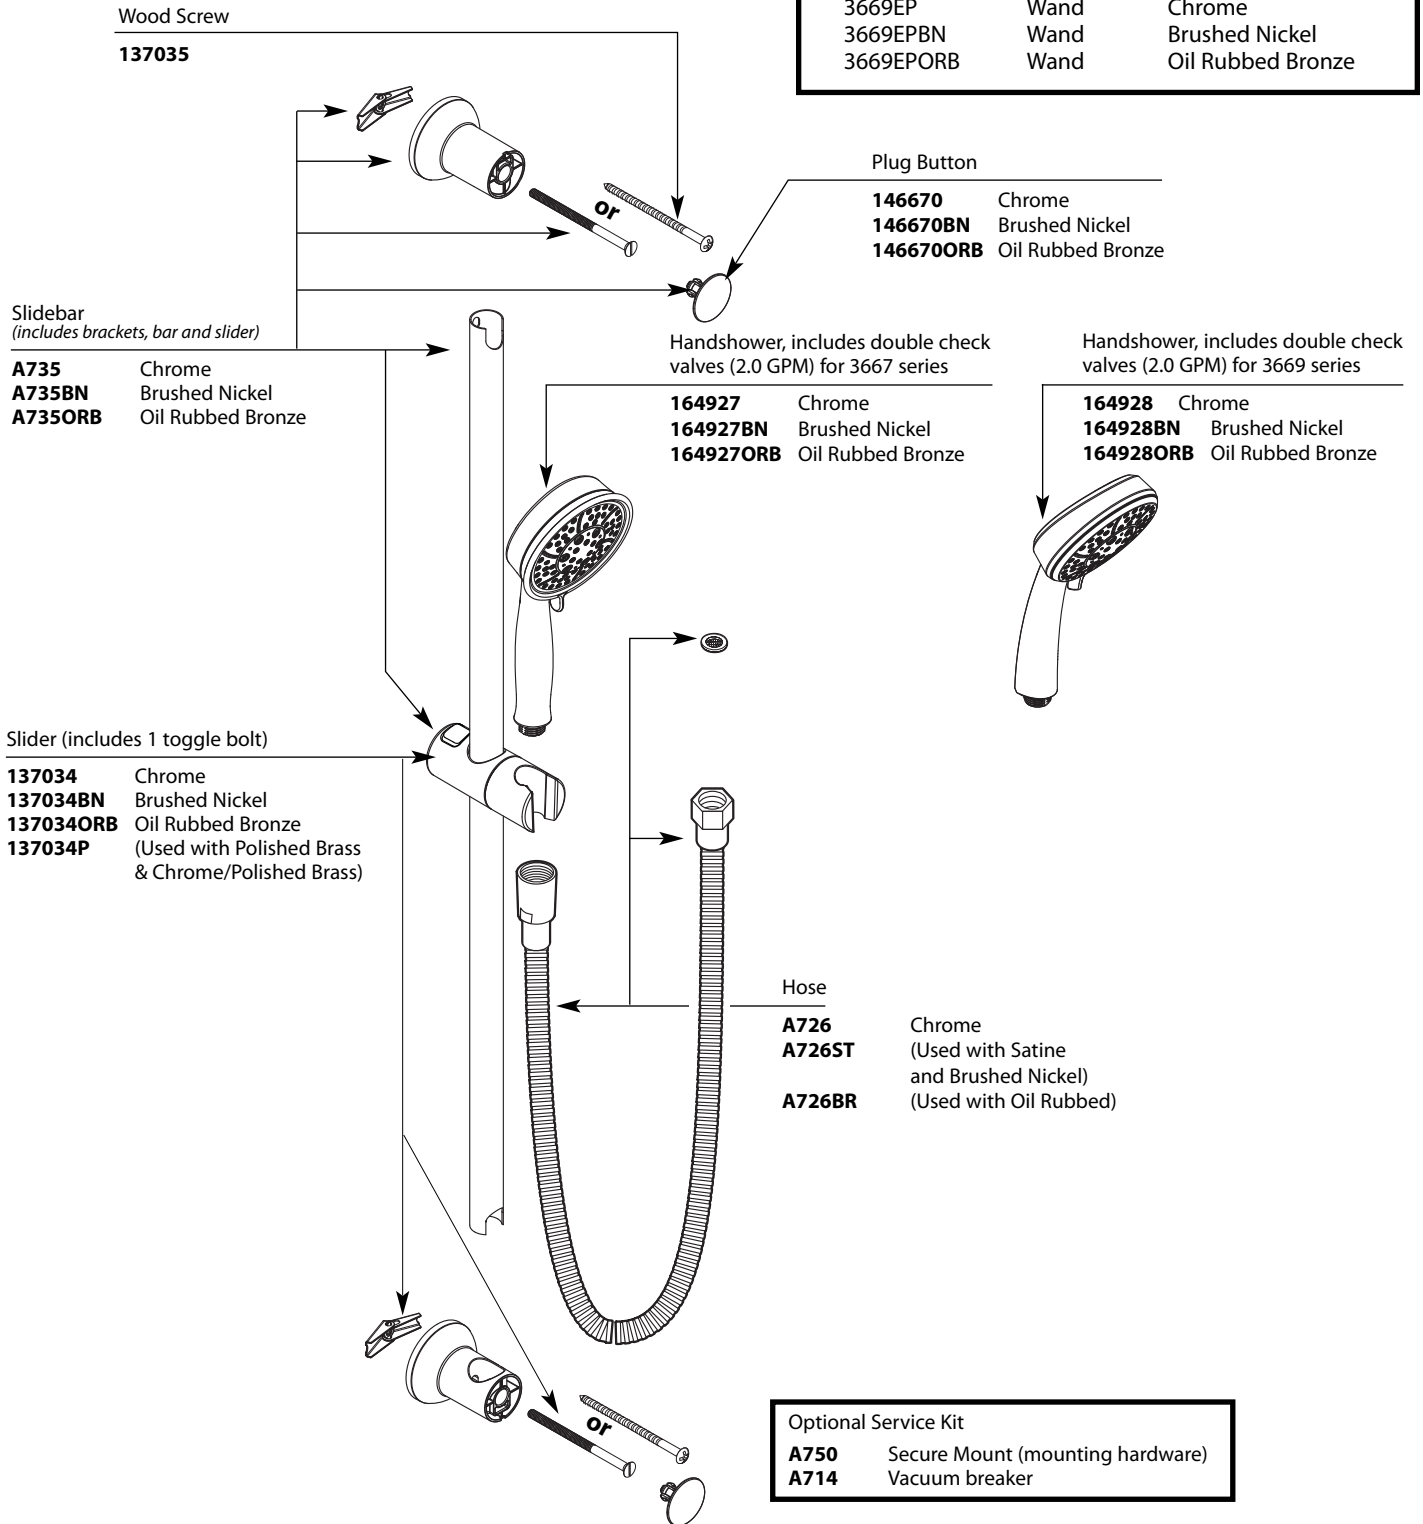

Buy it for looks. Buy it for life.®

Illustrated Parts

Four Function Handshower

MODEL	TYPE	FINISH
3667EP	Wand	Chrome
3667EPBN	Wand	Brushed Nickel
3667EPORB	Wand	Oil Rubbed Bronze
3669EP	Wand	Chrome
3669EPBN	Wand	Brushed Nickel
3669EPORB	Wand	Oil Rubbed Bronze

Optional Service Kit	
A750	Secure Mount (mounting hardware)
A714	Vacuum breaker

Buy it for looks. Buy it for life.®

Illustrated Parts

■ Order by Part Number

■ Trim can be used with 62300 series or 2500 series valve

VOSS™ Posi-Temp® Single-Handle Tub/Shower Valve			
Valve Trim		Shower Only*	Tub/Shower*
MODEL		MODEL	MODEL
T2691	Chrome	T2692	T2693
T2691BN	Brushed Nickel	T2692BN	T2693BN
T2691ORB	Oil Rubbed Bronze	T2692ORB	T2693ORB
		T2692EP	T2693EP
		T2692EPBN	T2693EPBN
		T2692EPORB	T2693EPORB
		T2692NH	T2693NH
		T2692NHBN	T2693NHBN
		T2692NHORB	T2693NHORB

VOSS™ Multi-Function Transfer Valve Trim Kit		
MODEL	HANDLE	FINISH
T4611	Lever	Chrome
T4611BN	Lever	Brushed Nickel
T4611ORB	Lever	Oil Rubbed Bronze