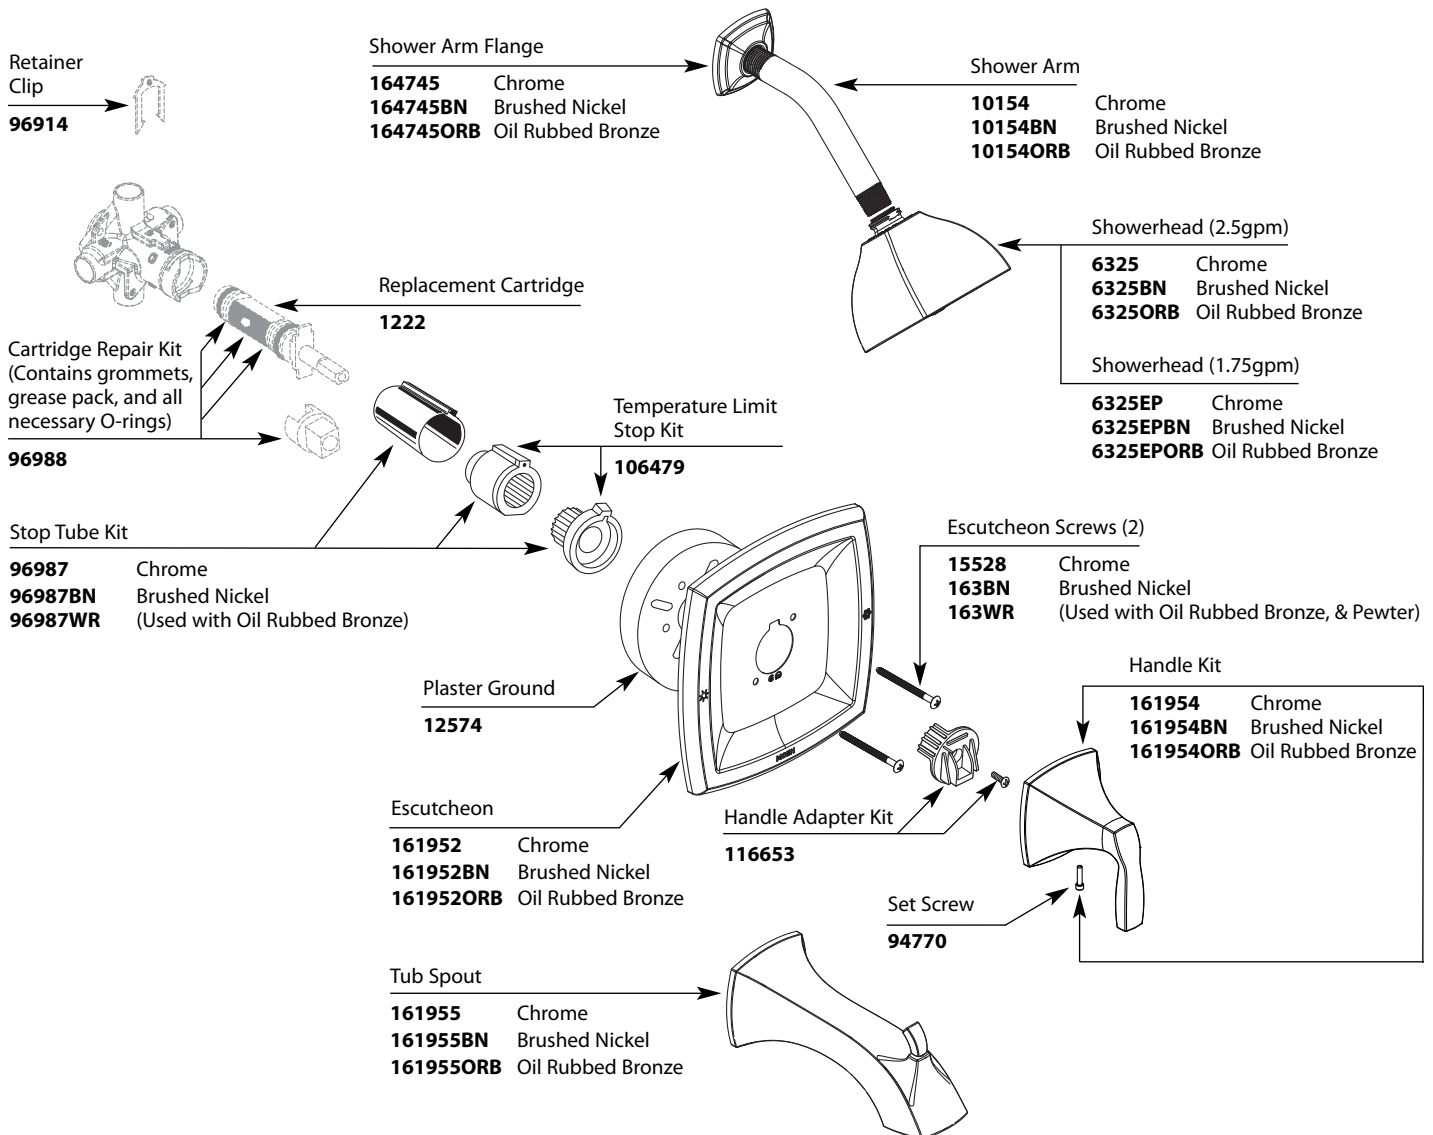

Buy it for looks. Buy it for life.®

Illustrated Parts

Four Function Handshower

MODEL	TYPE	FINISH
3667EP	Wand	Chrome
3667EPBN	Wand	Brushed Nickel
3667EPORB	Wand	Oil Rubbed Bronze
3669EP	Wand	Chrome
3669EPBN	Wand	Brushed Nickel
3669EPORB	Wand	Oil Rubbed Bronze

Optional Service Kit	
A750	Secure Mount (mounting hardware)
A714	Vacuum breaker

Buy it for looks. Buy it for life.®

Illustrated Parts

■ Order by Part Number

■ Trim can be used with 62300 series or 2500 series valve

VOSS™ Posi-Temp® Single-Handle Tub/Shower Valve			
Valve Trim		Shower Only*	Tub/Shower*
MODEL		MODEL	MODEL
T2691	Chrome	T2692	T2693
T2691BN	Brushed Nickel	T2692BN	T2693BN
T2691ORB	Oil Rubbed Bronze	T2692ORB	T2693ORB
		T2692EP	T2693EP
		T2692EPBN	T2693EPBN
		T2692EPORB	T2693EPORB
		T2692NH	T2693NH
		T2692NHBN	T2693NHBN
		T2692NHORB	T2693NHORB

All models include 2.5 gpm showerhead except those with EP suffix (1.75 gpm showerhead) or those with NH suffix (no showerhead)

Buy it for looks. Buy it for life.®

Illustrated Parts

■ Order by Part Number