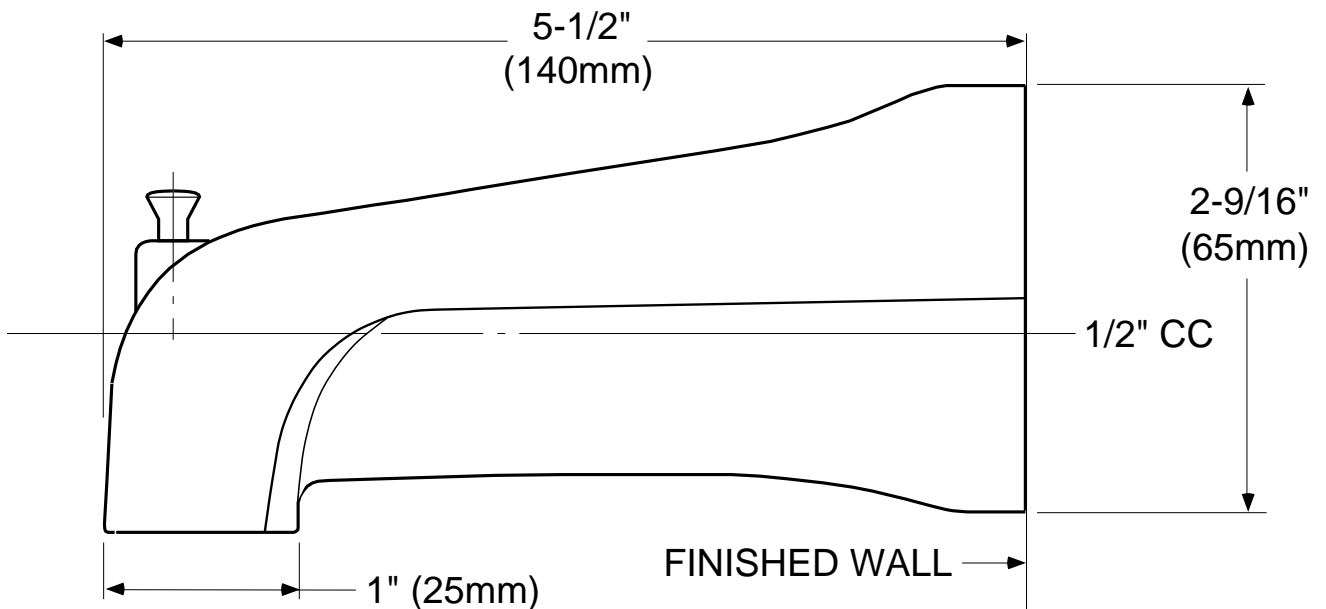

DESCRIPTION

- Chrome plated metal
- 1/2" CC

STANDARDS

- Third party certified by CSA to meet CSA B-125 and all references therein

WARRANTY

- Warranted for 5 years against material or manufacturing defects

SANI-STREAM®
Diverter Tub Spout

Model: 15856

CRITICAL DIMENSIONS

(DO NOT SCALE)