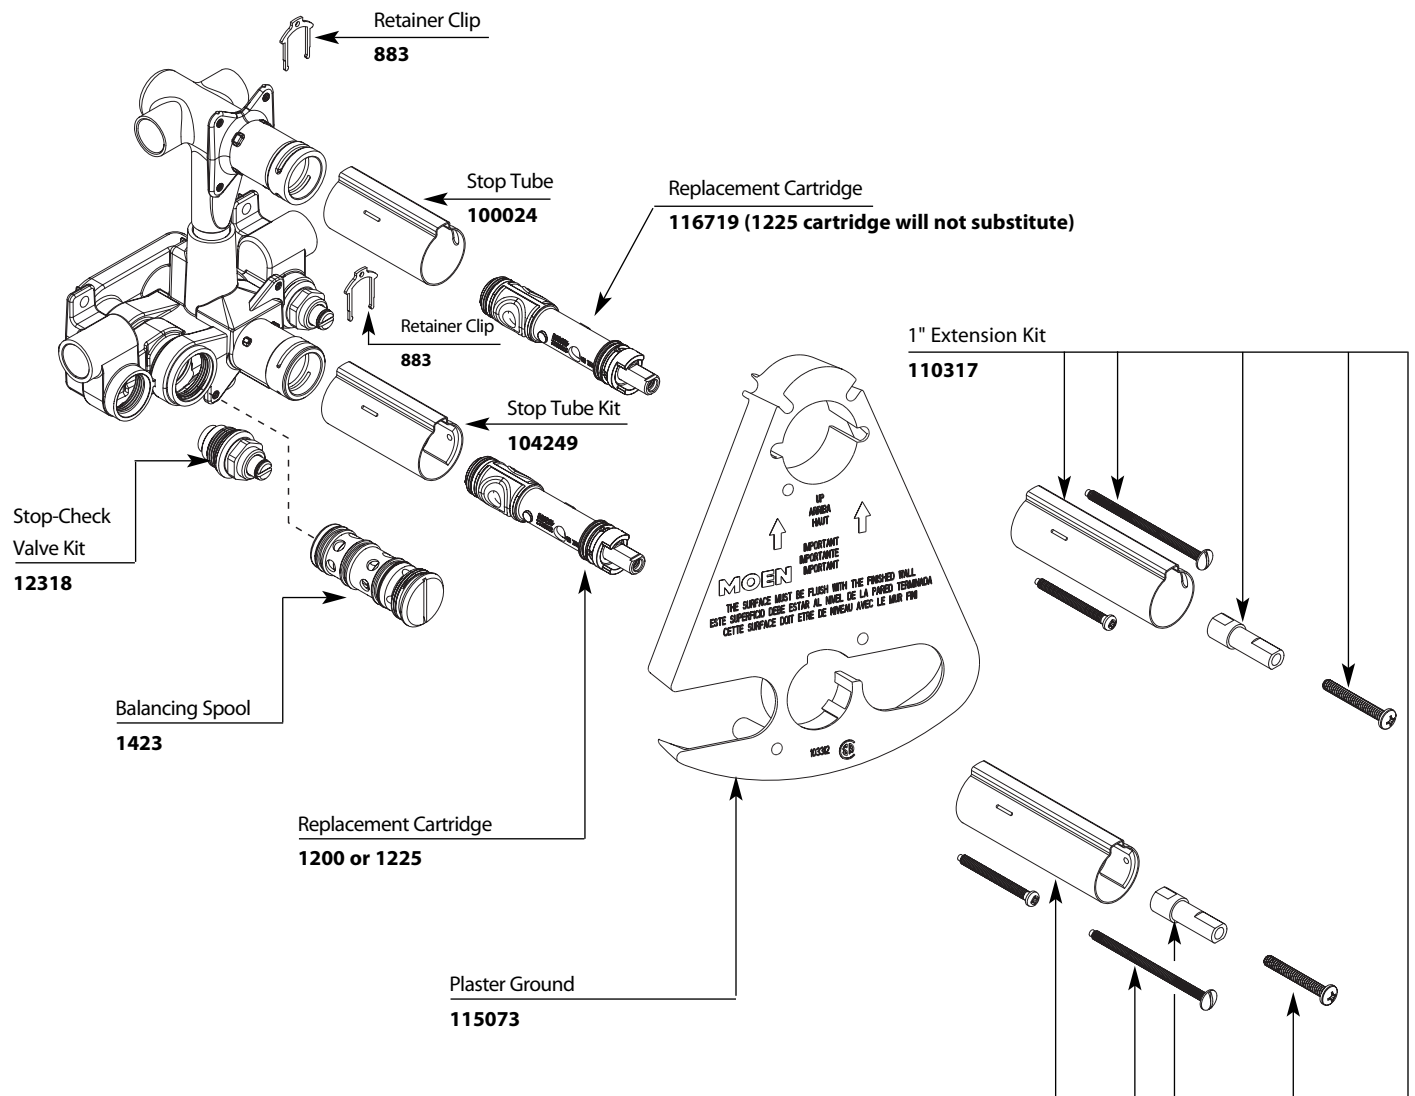

# Illustrated Parts

MOENTROL®		
3-Function Transfer Valve Only		
MODEL	HANDLE	DETAIL
3320	Two	1/2" IPS
3330	Two	CC

Buy it for looks. Buy it for life.®

# Illustrated Parts

## Four Function Handshower

MODEL	TYPE	FINISH
3667EP	Wand	Chrome
3667EPBN	Wand	Brushed Nickel
3667EPORB	Wand	Oil Rubbed Bronze
3669EP	Wand	Chrome
3669EPBN	Wand	Brushed Nickel
3669EPORB	Wand	Oil Rubbed Bronze

# Illustrated Parts

■ Order by Part Number

There is more than 1 version of this model.  
Page down to identify the version you have.

\* Models after 7/23/07

KINGSLEY™ MOENTROL® with Built-In 3 Function Diverter Shower Valve Trim		
MODEL	HANDLE	FINISH
T4111	Lever/Knob	Chrome
T4111AN	Lever/Knob	Antique Nickel
T4111AZ	Lever/Knob	Antique Bronze
T4111BN	Lever/Knob	Brushed Nickel
T4111ORB	Lever/Knob	Oil Rubbed Bronze
T4111WR	Lever/Knob	Wrought Iron
DISCONTINUED SKUS		
T4111CP	Lever/Knob	Chrome/Pol. Brass
T4111P	Lever/Knob	Polished Brass