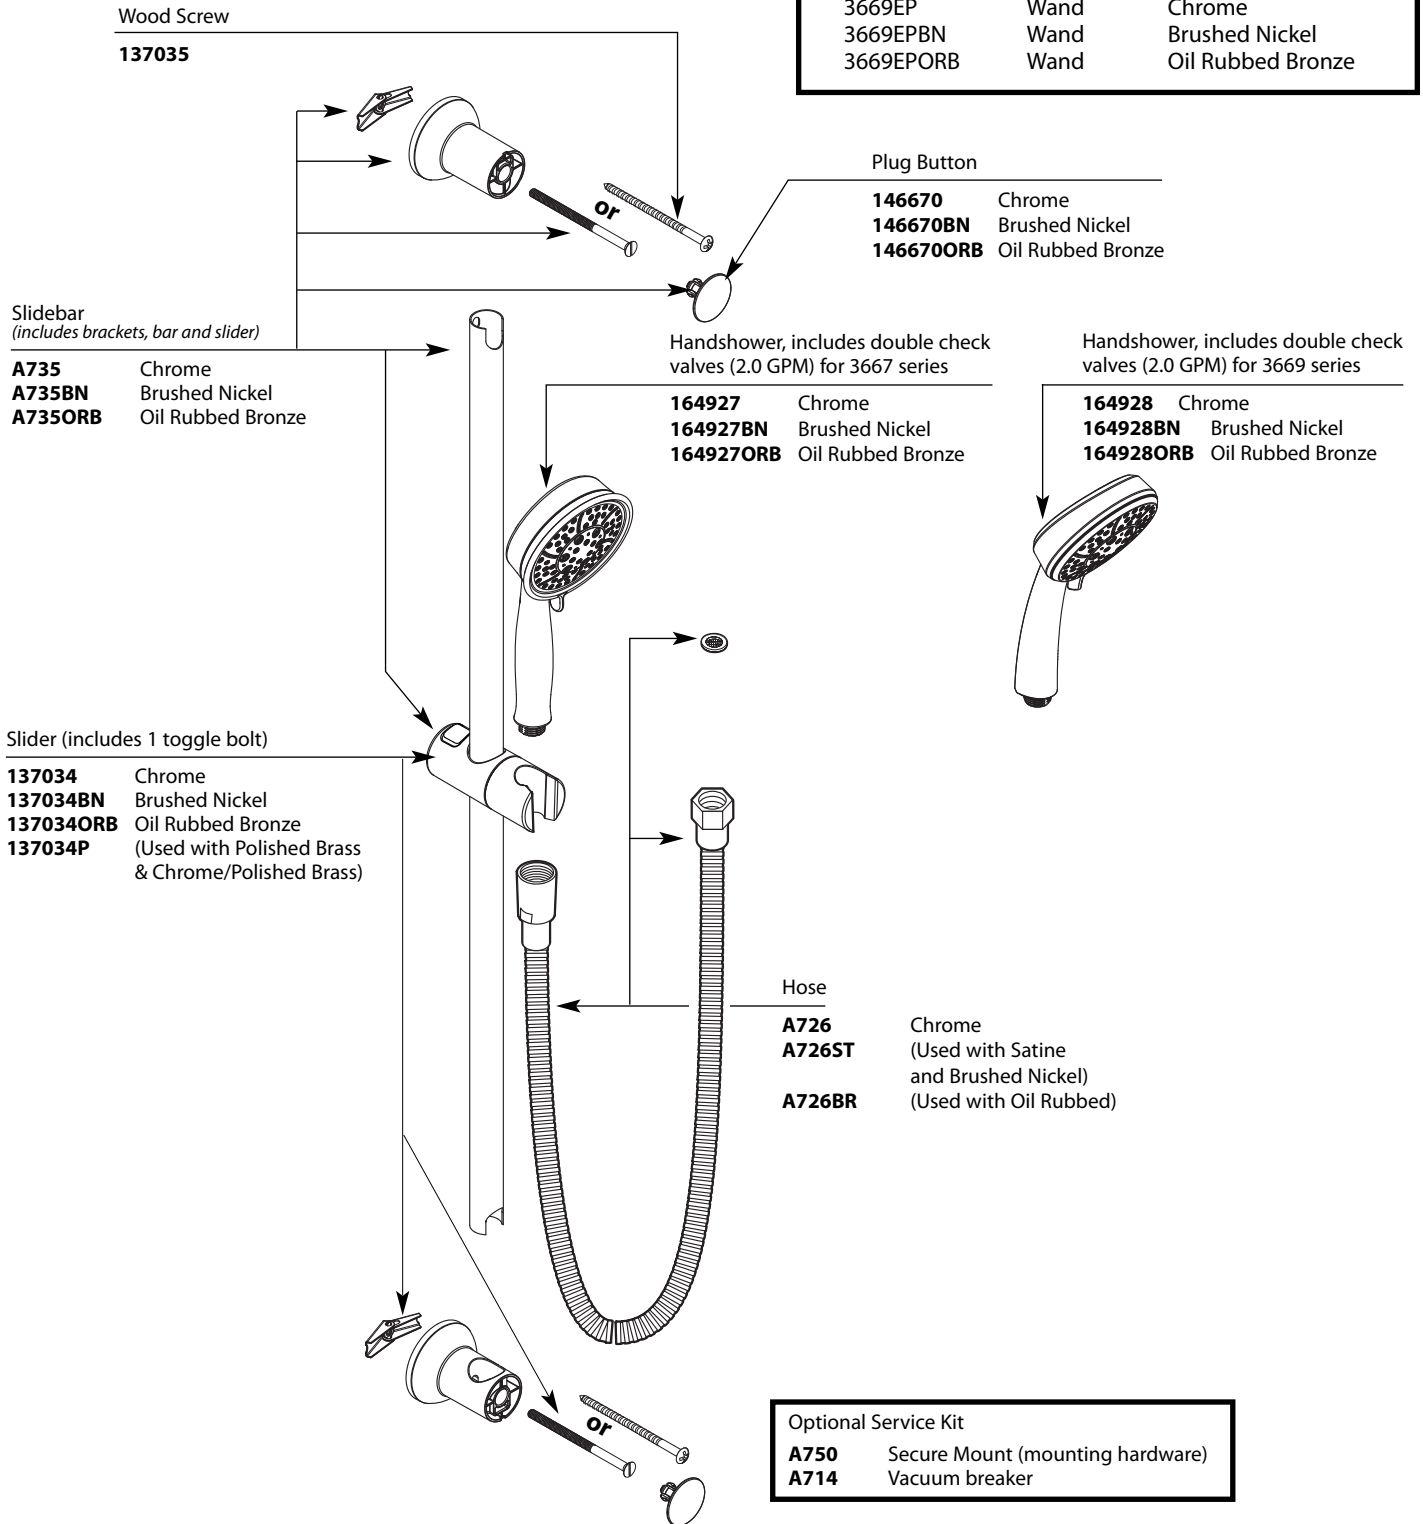

# Illustrated Parts

MOENTROL®		
3-Function Transfer Valve Only		
MODEL	HANDLE	DETAIL
3320	Two	1/2" IPS
3330	Two	CC

Buy it for looks. Buy it for life.®

## Four Function Handshower

MODEL	TYPE	FINISH
3667EP	Wand	Chrome
3667EPBN	Wand	Brushed Nickel
3667EPORB	Wand	Oil Rubbed Bronze
3669EP	Wand	Chrome
3669EPBN	Wand	Brushed Nickel
3669EPORB	Wand	Oil Rubbed Bronze

# Illustrated Parts

■ Order by Part Number

There is more than 1 version of this model.  
Page down to identify the version you have.

\* Models after 7/23/07

KINGSLEY™ MOENTROL® with Built-In 3 Function Diverter Shower Valve Trim		
MODEL	HANDLE	FINISH
T4111	Lever/Knob	Chrome
T4111AN	Lever/Knob	Antique Nickel
T4111AZ	Lever/Knob	Antique Bronze
T4111BN	Lever/Knob	Brushed Nickel
T4111ORB	Lever/Knob	Oil Rubbed Bronze
T4111WR	Lever/Knob	Wrought Iron
DISCONTINUED SKUS		
T4111CP	Lever/Knob	Chrome/Pol. Brass
T4111P	Lever/Knob	Polished Brass

## KINGSLEY™ MOENTROL® with Built-In 3 Function Diverter Shower Valve Trim for sku #263 Vertical Spa

MODEL	HANDLE	FINISH
T4111	Lever/Knob	Chrome
T4111AN	Lever/Knob	Antique Nickel
T4111AZ	Lever/Knob	Antique Bronze
T4111BN	Lever/Knob	Brushed Nickel
T4111WR	Lever/Knob	Wrought Iron
T4111ORB	Lever/Knob	Oil Rubbed Bronze