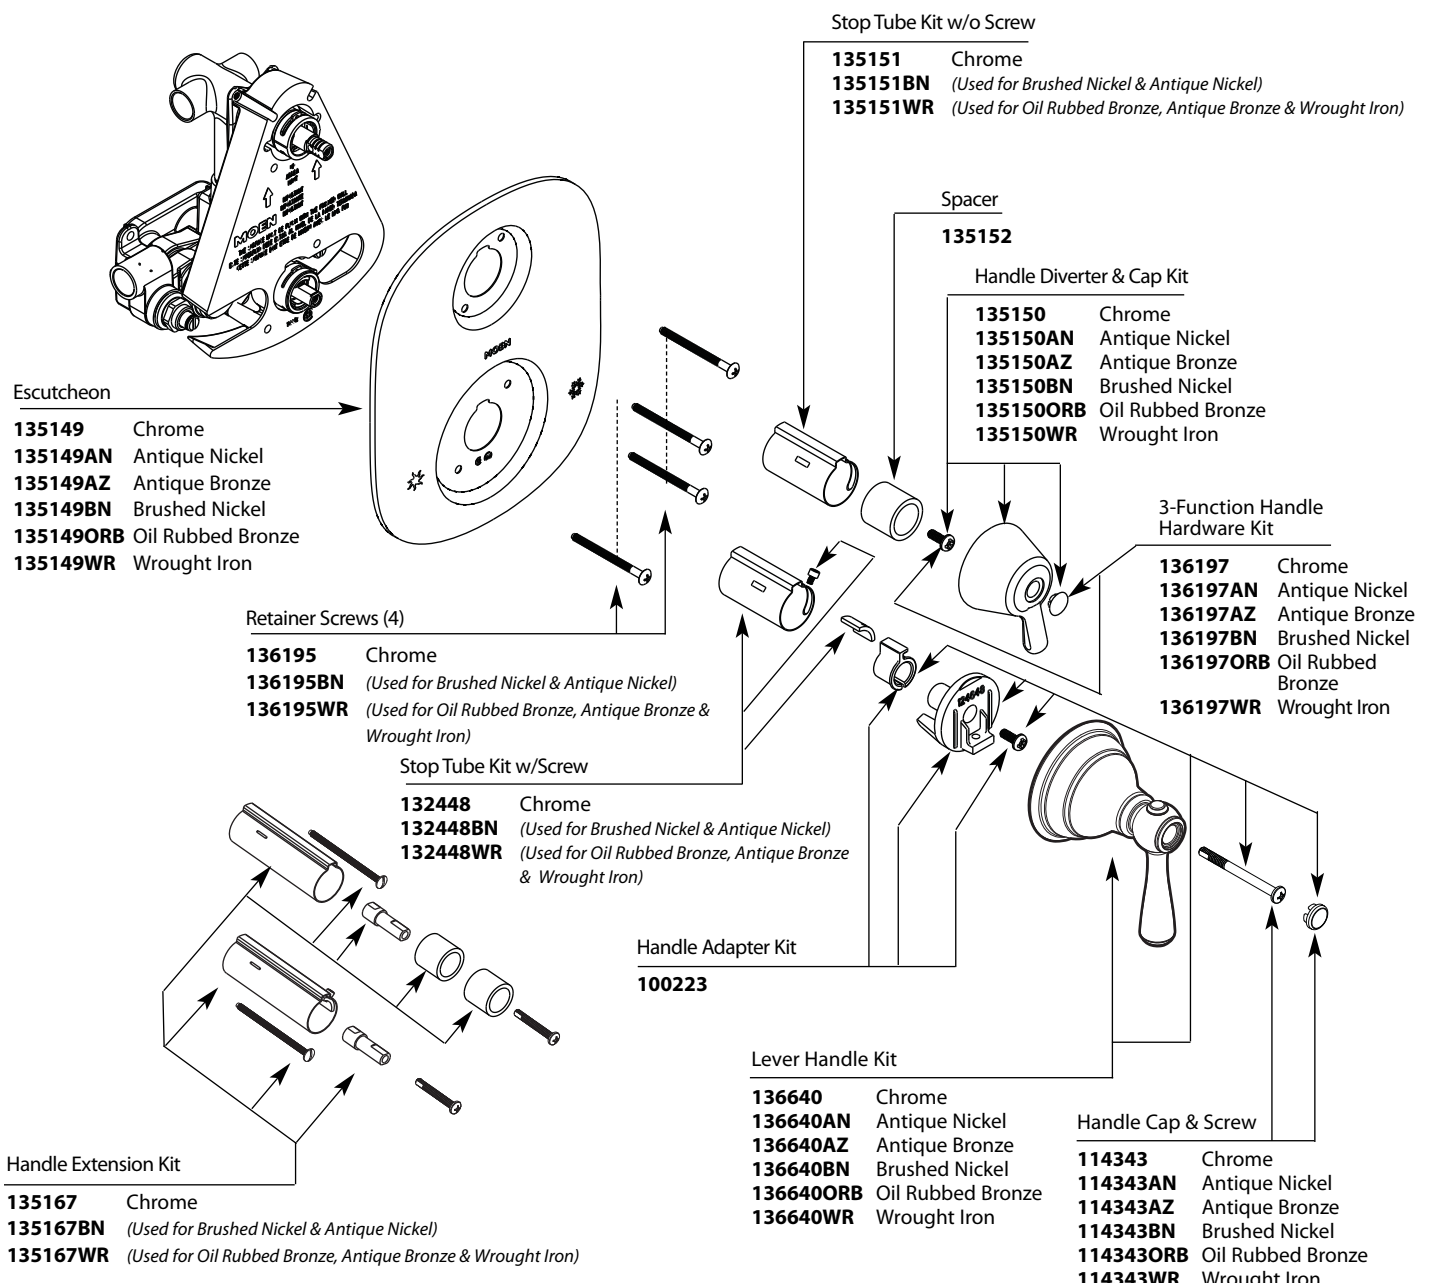

# Illustrated Parts

■ Order by Part Number

There is more than 1 version of this model.  
Page down to identify the version you have.

\* Models after 7/23/07

KINGSLEY™ MOENTROL® with Built-In 3 Function Diverter Shower Valve Trim		
MODEL	HANDLE	FINISH
T4111	Lever/Knob	Chrome
T4111AN	Lever/Knob	Antique Nickel
T4111AZ	Lever/Knob	Antique Bronze
T4111BN	Lever/Knob	Brushed Nickel
T4111ORB	Lever/Knob	Oil Rubbed Bronze
T4111WR	Lever/Knob	Wrought Iron
DISCONTINUED SKUS		
T4111CP	Lever/Knob	Chrome/Pol. Brass
T4111P	Lever/Knob	Polished Brass

# Illustrated Parts

## KINGSLEY™ MOENTROL® with Built-In 3 Function Diverter Shower Valve Trim for sku #263 Vertical Spa

MODEL	HANDLE	FINISH
T4111	Lever/Knob	Chrome
T4111AN	Lever/Knob	Antique Nickel
T4111AZ	Lever/Knob	Antique Bronze
T4111BN	Lever/Knob	Brushed Nickel
T4111WR	Lever/Knob	Wrought Iron
T4111ORB	Lever/Knob	Oil Rubbed Bronze