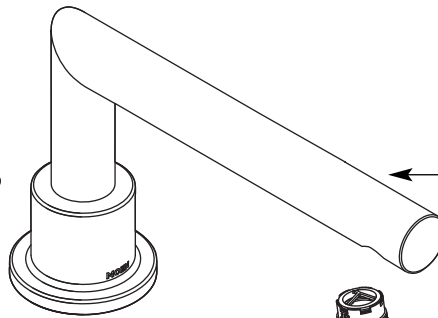

Buy it for looks. Buy it for life.®

Illustrated Parts

■ Order by Part Number

■ Use with S4994 valve and 4998 spout shank and TS3495 series controller

io™ ARRIS™		io™ Digital Controller Only	
Roman Tub Filler (Controller not included)			
MODEL	FINISH	MODEL	FINISH
TS92003	Chrome	TS3495	Chrome
TS92003BN	Brushed Nickel	TS3495BN	Brushed Nickel

Plug Button

- 1512 Chrome
- 1512BN Brushed Nickel

Set Screw & Roll Pin

99892

Spout Kit

- 165908 Chrome
- 165908BN Brushed Nickel

Stream Straightener (includes tool)

149117