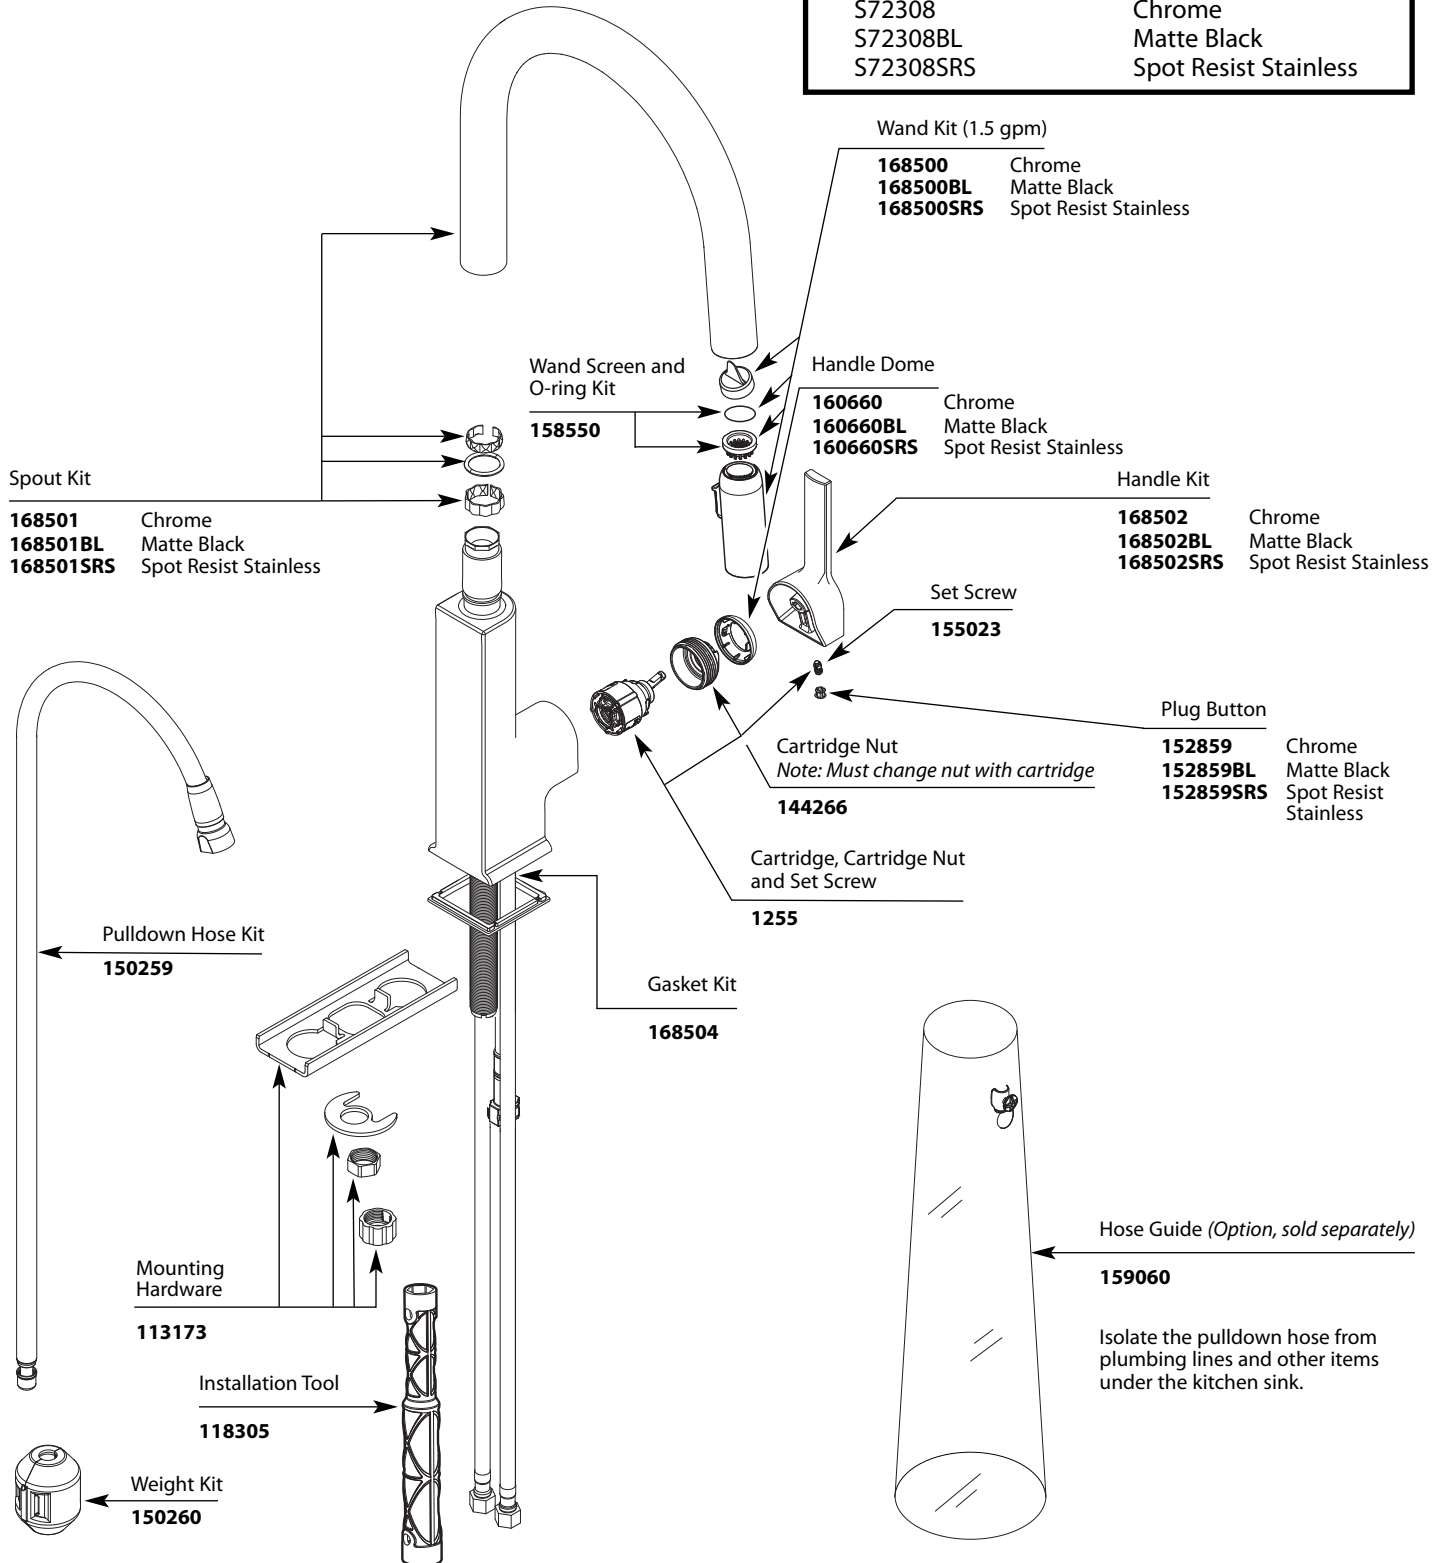

Buy it for looks. Buy it for life.®

■ Order by Part Number

Illustrated Parts

STō	
Single-Handle Pulldown Kitchen Faucet	
MODELS	FINISH
S72308	Chrome
S72308BL	Matte Black
S72308SRS	Spot Resist Stainless

TO ORDER PARTS CALL: 1-800-465-6130