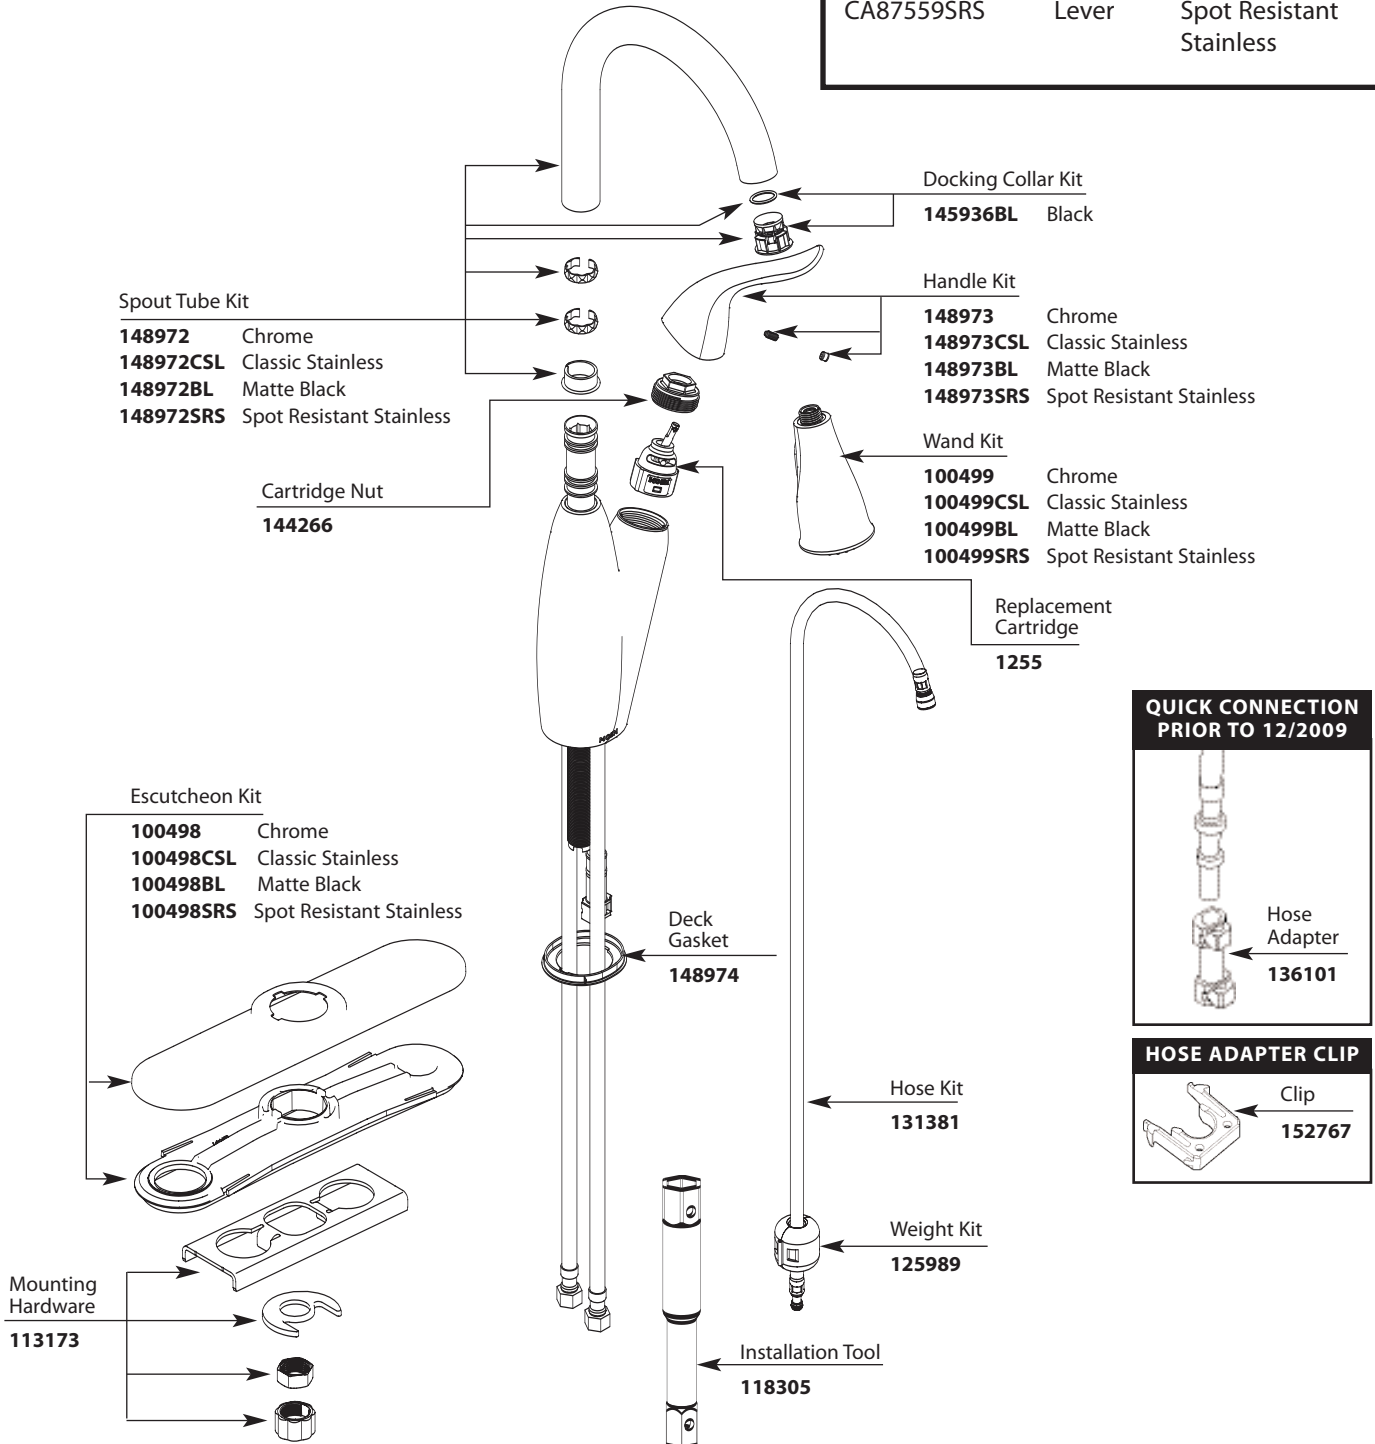

Buy it for looks. Buy it for life.®

■ Order by Part Number

There is more than 1 version of this model.
Page down to identify the version you have.

Illustrated Parts

Solidad™ Single-Handle High Arc Pull Out Kitchen Faucet		
MODEL	TYPE	FINISH
CA87559	Lever	Chrome
CA87559CSL	Lever	Classic Stainless
CA87559BL	Lever	Matte Black
CA87559SRS	Lever	Spot Resistant Stainless

Buy it for looks. Buy it for life.®

■ Order by Part Number

Illustrated Parts

Solidad™
Single-Handle High Arc Pull Out
Kitchen Faucet

MODEL	TYPE	FINISH
CA87559	Lever	Chrome
CA87559CSL	Lever	Classic Stainless
CA87559BL	Lever	Matte Black