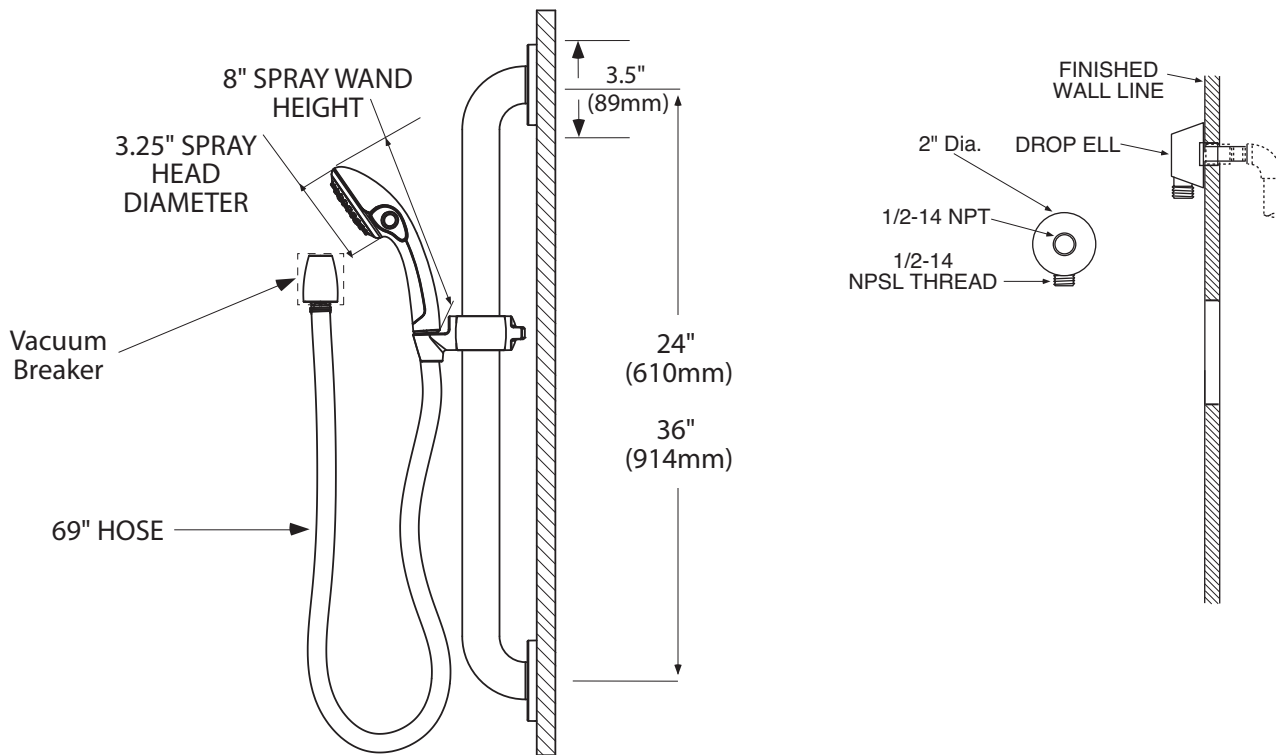

**DESCRIPTION**

- Single function handheld shower with non-positive shut off in Chrome plated or Classic Brushed Nickel (CBN) finish
- Contains: hand-held shower, stainless steel 1-1/4" dia. slide bar grab bar, drop ell, vacuum breaker, 69" plastic hose and mounting hardware
- Easy cleaning rubber nozzles

**Handheld With Slide Bar/Grab Bar**

**CRITICAL DIMENSIONS**

(DO NOT SCALE)