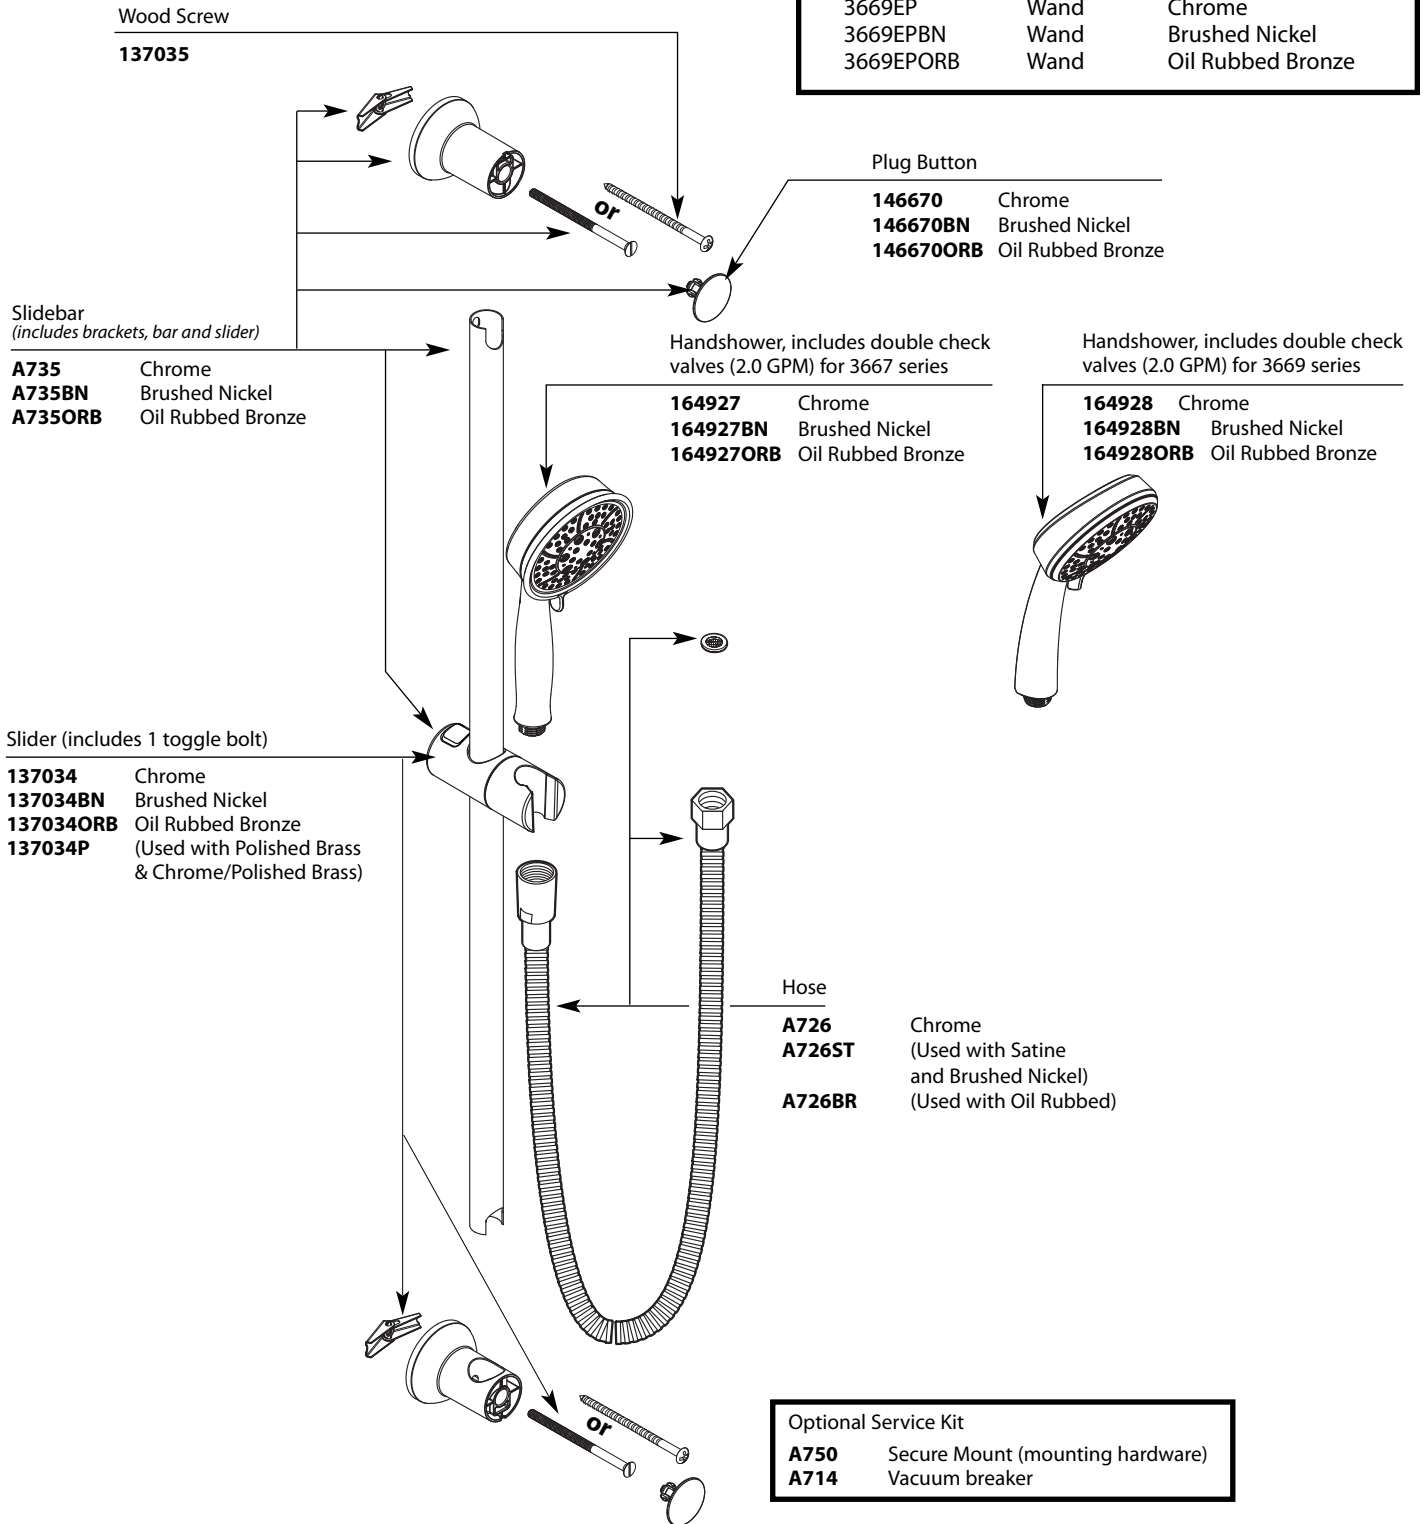

Buy it for looks. Buy it for life.®

Illustrated Parts

Four Function Handshower

MODEL	TYPE	FINISH
3667EP	Wand	Chrome
3667EPBN	Wand	Brushed Nickel
3667EPORB	Wand	Oil Rubbed Bronze
3669EP	Wand	Chrome
3669EPBN	Wand	Brushed Nickel
3669EPORB	Wand	Oil Rubbed Bronze

Buy it for looks. Buy it for life.®

Illustrated Parts

■ Order by Part Number

ioDIGITAL™ Thermostatic Shower Valve
MODEL
S3384

Vertical Spa Installation Template

146258

Push Fit - 1/2"

144319

Outlet Adapter, Nut & O-ring

144326

Outlet Plug & O-Ring
140762

Remote Control

Remote Control
SA340 Chrome
SA340BL Black

Remote Cradle Bracket & Hardware
144327 (Chrome)
144328 (Black)

Battery
127684

Inlet Check Valve, Screen Filter & Nut - 3/4"

144333

Inlet Adapter & O-ring- 3/4"

144334

Push Fit - 3/4"

144332

Data Cable
146259