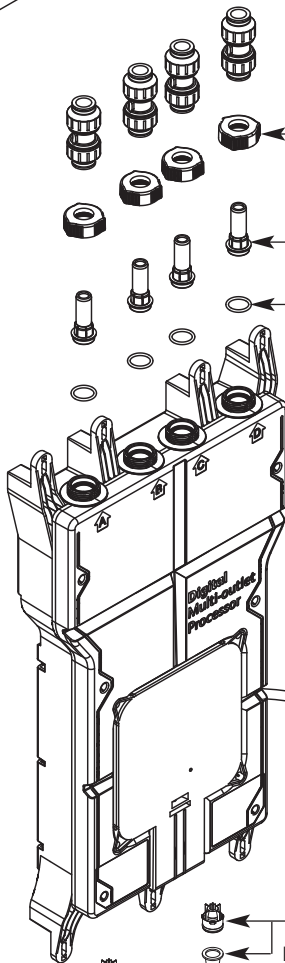

Buy it for looks. Buy it for life.®

Illustrated Parts

Four Function Handshower

MODEL	TYPE	FINISH
3667EP	Wand	Chrome
3667EPBN	Wand	Brushed Nickel
3667EPORB	Wand	Oil Rubbed Bronze
3669EP	Wand	Chrome
3669EPBN	Wand	Brushed Nickel
3669EPORB	Wand	Oil Rubbed Bronze

Buy it for looks. Buy it for life.®

Illustrated Parts

■ Order by Part Number

ioDIGITAL™ Thermostatic Shower Valve
MODEL
S3384

Vertical Spa Installation Template

146258

Push Fit - 1/2"

144319

Outlet Adapter, Nut & O-ring

144326

Outlet Plug & O-Ring
140762

Remote Control

Remote Control
SA340 Chrome
SA340BL Black

Remote Cradle Bracket & Hardware
144327 (Chrome)
144328 (Black)

Battery
127684

Inlet Check Valve, Screen Filter & Nut - 3/4"

144333

Inlet Adapter & O-ring- 3/4"

144334

Push Fit - 3/4"

144332

Data Cable
146259