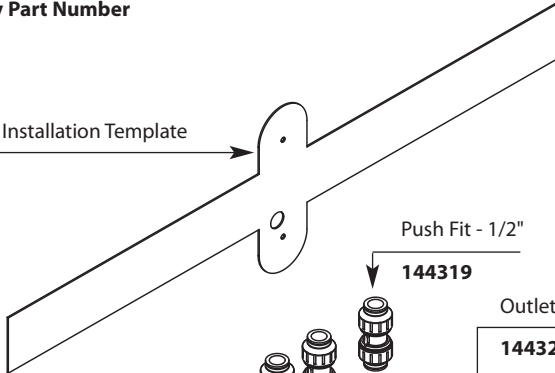

Buy it for looks. Buy it for life.®

Illustrated Parts

■ Order by Part Number

ioDIGITAL™ Thermostatic Shower Valve
MODEL
S3384

Vertical Spa Installation Template

146258

Push Fit - 1/2"

144319

Outlet Adapter, Nut & O-ring

144326

Outlet Plug & O-Ring
140762

Remote Control

Remote Control
SA340 Chrome
SA340BL Black

Remote Cradle Bracket & Hardware
144327 (Chrome)
144328 (Black)

Battery
127684

Inlet Check Valve, Screen Filter & Nut - 3/4"

144333

Inlet Adapter & O-ring- 3/4"

144334

Push Fit - 3/4"

144332

Data Cable
146259