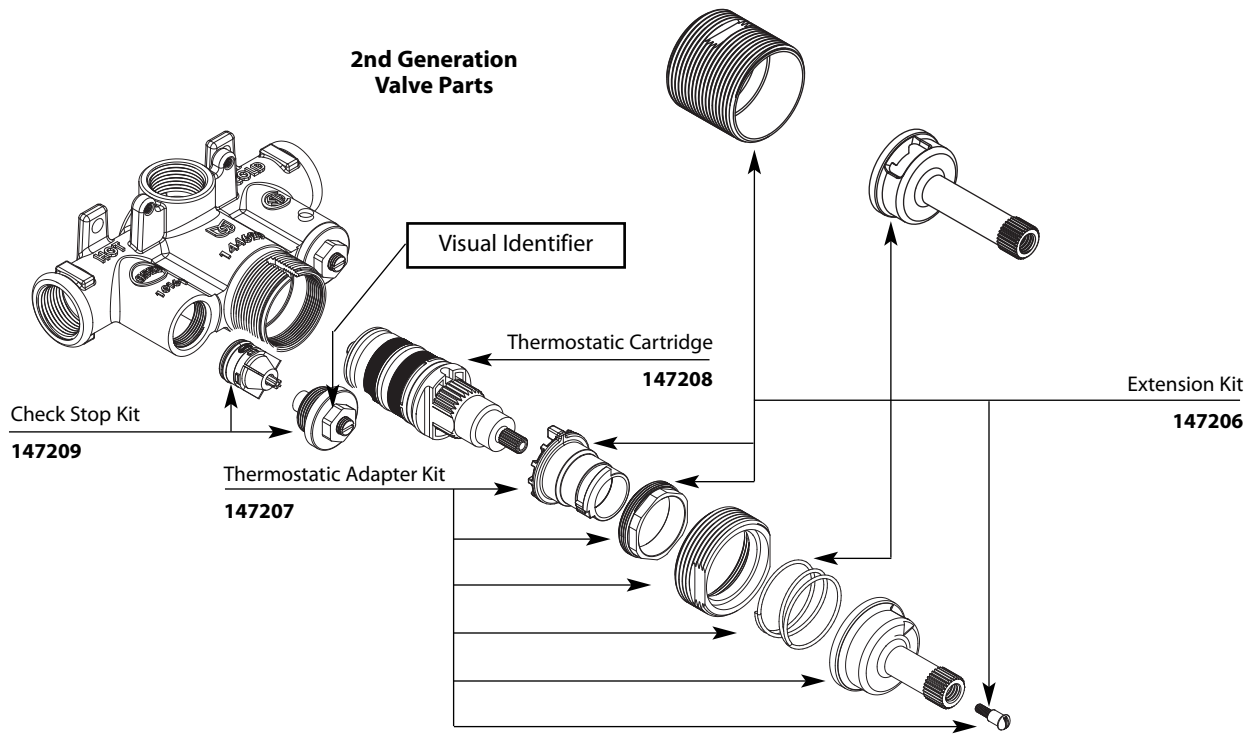

Buy it for looks. Buy it for life.®

Illustrated Parts

■ **Order by Part Number**

*There is more than 1 version of this model.
Page down to identify the version you have.*

• 2nd generation valve manufactured on and after September 3rd, 2009. Can be identified by the check stop nut (smaller drive feature).

• 147208 Thermostatic cartridge will not work in 1st generation valves.

**ExactTemp®
3/4" Thermostatic Valve**

MODEL
S3371