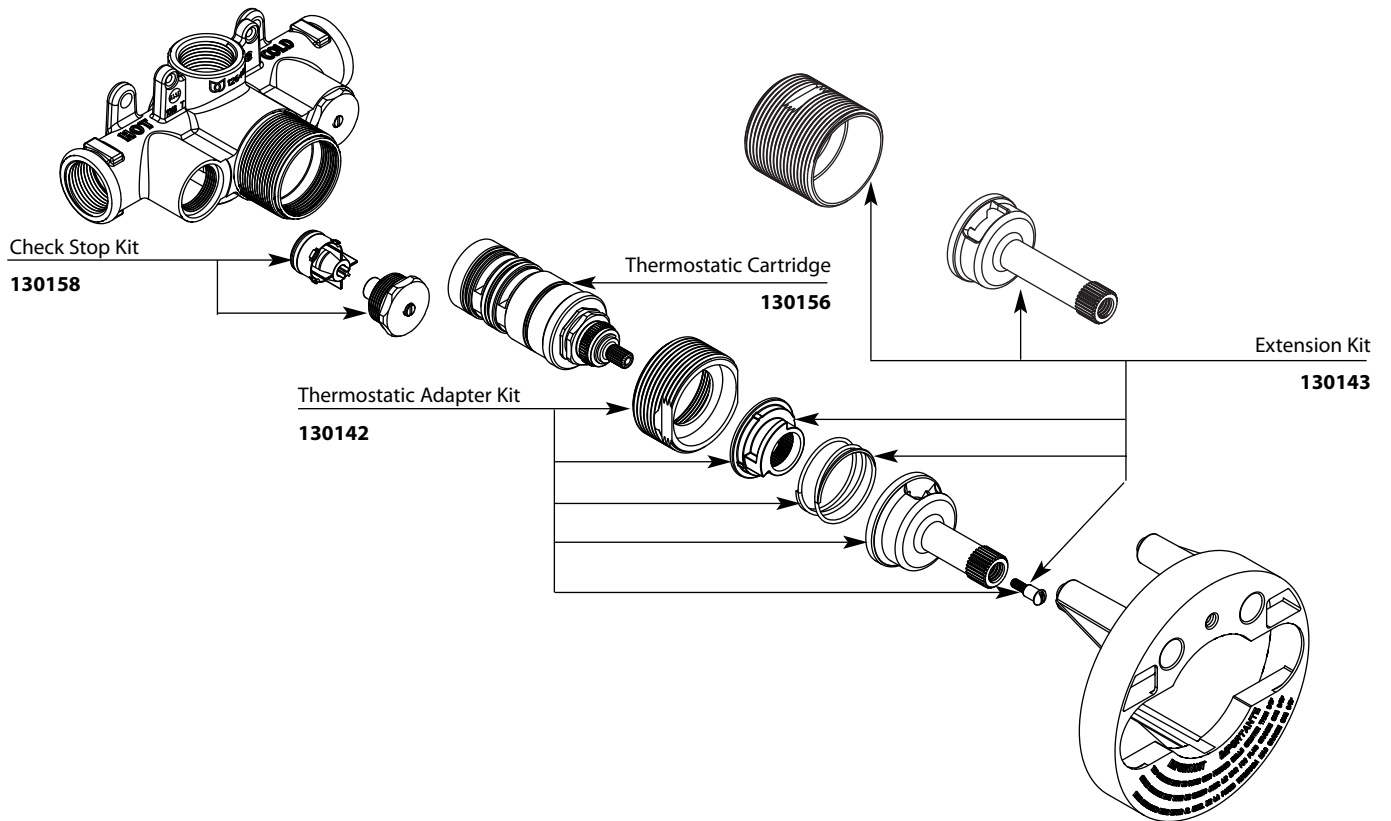

# Illustrated Parts

■ Order by Part Number

**ExactTemp®  
3/4" Thermostatic Valve**

**MODEL**  
S3371

Buy it for looks. Buy it for life.®