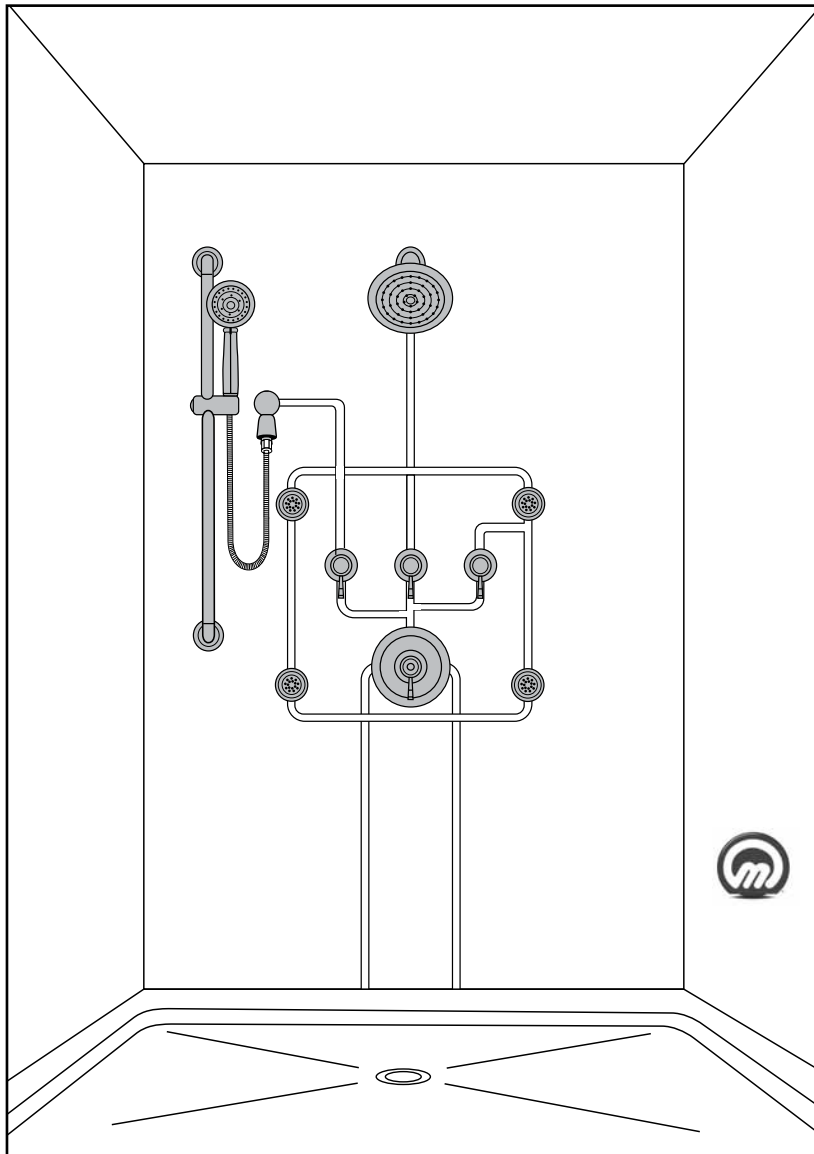

# One-Wall ExactTemp® 3/4"

Surround yourself in pure luxury while you experience exceptional top-to-bottom water coverage.

## ExactTemp 3/4" Thermostatic control valve

QTY: 1 ea. \_\_\_\_\_  
MODEL: S3371 \_\_\_\_\_  
PRICE: \$ \_\_\_\_\_

## ExactTemp 3/4" trim

QTY: 1 ea. \_\_\_\_\_  
MODEL: TS276 \_\_\_\_\_  
FINISH: \_\_\_\_\_  
PRICE: \$ \_\_\_\_\_

## ExactTemp 3/4" volume control valve

QTY: 3 ea. \_\_\_\_\_  
MODEL: S3600 \_\_\_\_\_  
PRICE: \$ \_\_\_\_\_