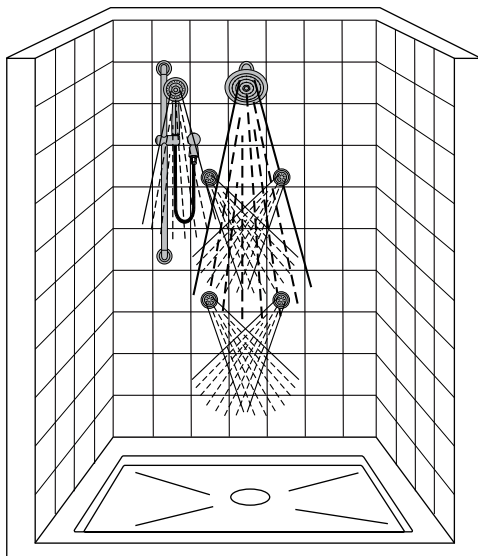

# One-Wall ExactTemp® 3/4"

Surround yourself in pure luxury while you experience exceptional top-to-bottom water coverage.

## ExactTemp 3/4" Thermostatic control valve

QTY: 1 ea. \_\_\_\_\_  
MODEL: S3371 \_\_\_\_\_  
PRICE: \$ \_\_\_\_\_