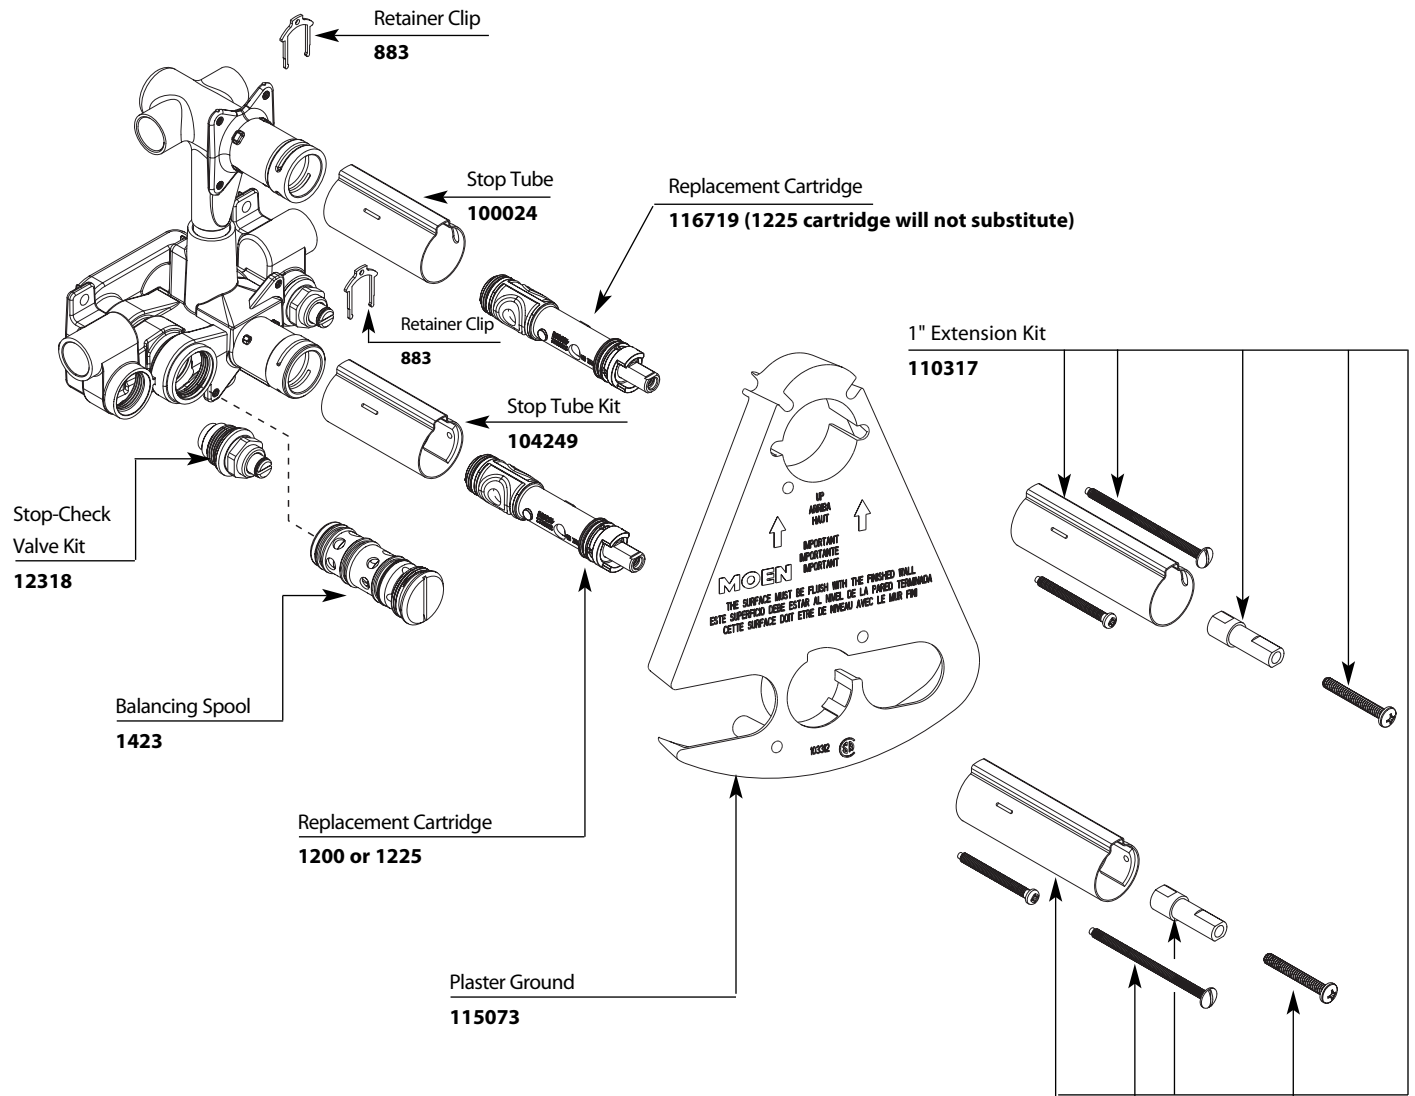

# Illustrated Parts

<b>MOENTROL®</b>		
<b>3-Function Transfer Valve Only</b>		
<b>MODEL</b>	<b>HANDLE</b>	<b>DETAIL</b>
3320	Two	1/2" IPS
3330	Two	CC

Buy it for looks. Buy it for life.®

■ Order by Part Number

# Illustrated Parts

MONTICELLO® MOENTROL® with Built-In 3 Function Diverter Shower Valve Trim		
MODEL	HANDLE	FINISH
T4110	Lever/Knob	Chrome
T4110P	Lever/Knob	Polished Brass
DISCONTINUED SKU (DELETION DATE)		
T4110PM (2/11)	Lever/Knob	Platinum
T4110ST (2/08)	Lever/Knob	Satine

## MONTICELLO® MOENTROL® with Built-In 3 Function Diverter Shower Valve Trim

(OLDER DISCONTINUED SYTLE)

MODEL	HANDLE TYPE	FINISH
T4110	Lever/Knob	Chrome
T4110P	Lever/Knob	Polished Brass
T4110PM	Lever/Knob	Platinum
T4110ST	Lever/Knob	Satine™