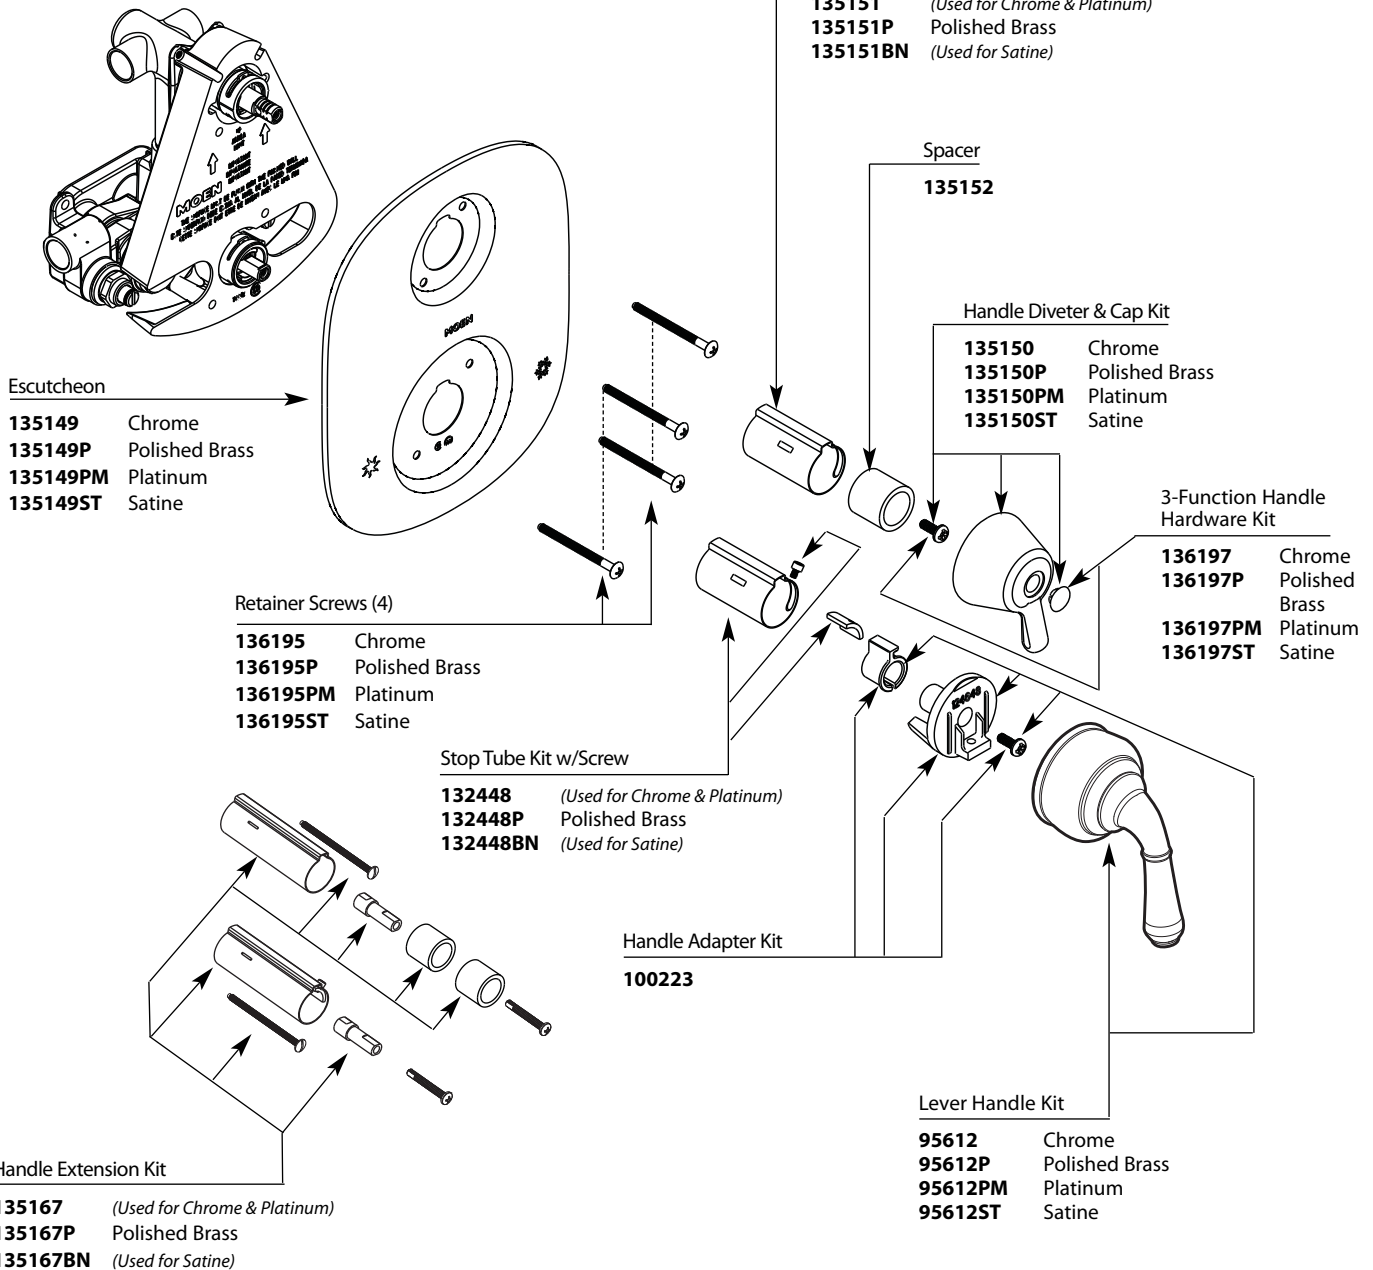

# Illustrated Parts

<b>MOENTROL®</b>		
<b>3-Function Transfer Valve Only</b>		
<b>MODEL</b>	<b>HANDLE</b>	<b>DETAIL</b>
3320	Two	1/2" IPS
3330	Two	CC

Buy it for looks. Buy it for life.®

■ Order by Part Number

# Illustrated Parts

MONTICELLO® MOENTROL® with Built-In 3 Function Diverter Shower Valve Trim		
MODEL	HANDLE	FINISH
T4110	Lever/Knob	Chrome
T4110P	Lever/Knob	Polished Brass
DISCONTINUED SKU (DELETION DATE)		
T4110PM (2/11)	Lever/Knob	Platinum
T4110ST (2/08)	Lever/Knob	Satine

## MONTICELLO® MOENTROL® with Built-In 3 Function Diverter Shower Valve Trim

(OLDER DISCONTINUED SYTLE)

MODEL	HANDLE TYPE	FINISH
T4110	Lever/Knob	Chrome
T4110P	Lever/Knob	Polished Brass
T4110PM	Lever/Knob	Platinum
T4110ST	Lever/Knob	Satine™