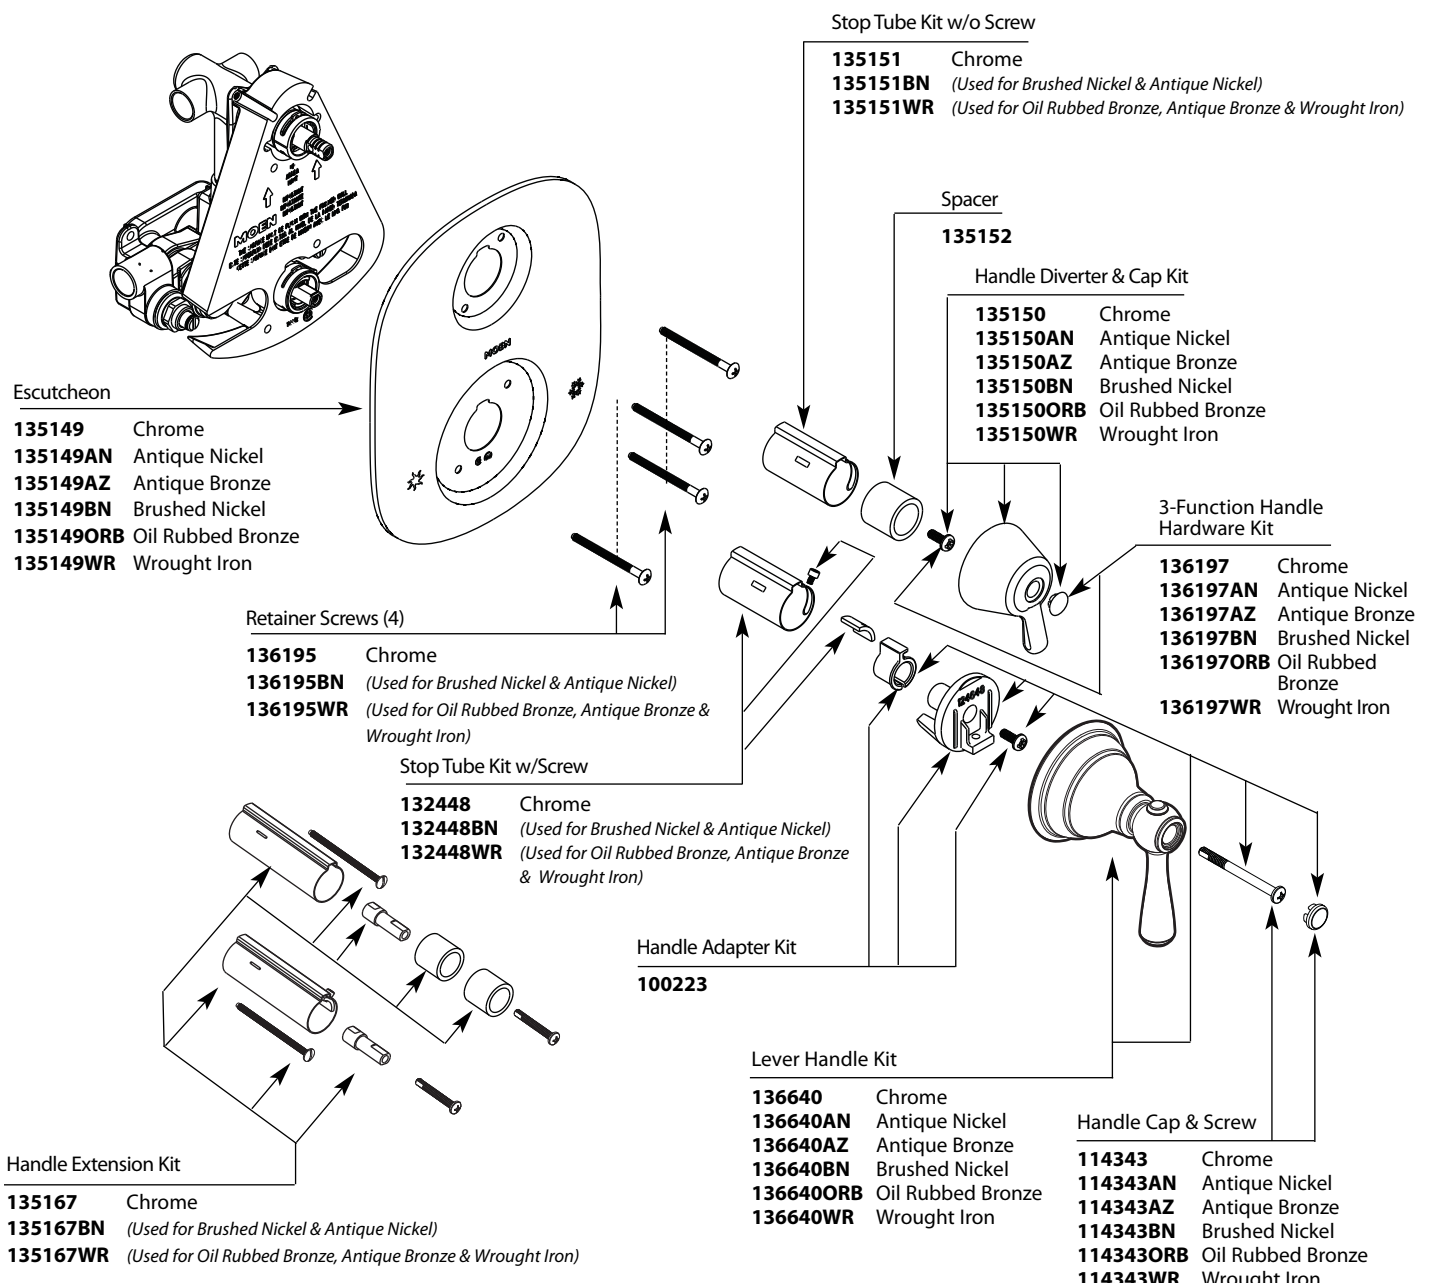

Buy it for looks. Buy it for life.®

■ Order by Part Number

Illustrated Parts

MOENTROL®		
3-Function Transfer Valve Only		
<u>MODEL</u>	<u>HANDLE</u>	<u>DETAIL</u>
3320	Two	1/2" IPS
3330	Two	CC

Buy it for looks. Buy it for life.®

Illustrated Parts

■ Order by Part Number

There is more than 1 version of this model.
Page down to identify the version you have.

* Models after 7/23/07

KINGSLEY™ MOENTROL® with Built-In 3 Function Diverter Shower Valve Trim		
MODEL	HANDLE	FINISH
T4111	Lever/Knob	Chrome
T4111AN	Lever/Knob	Antique Nickel
T4111AZ	Lever/Knob	Antique Bronze
T4111BN	Lever/Knob	Brushed Nickel
T4111ORB	Lever/Knob	Oil Rubbed Bronze
T4111WR	Lever/Knob	Wrought Iron
DISCONTINUED SKUS		
T4111CP	Lever/Knob	Chrome/Pol. Brass
T4111P	Lever/Knob	Polished Brass

Buy it for looks. Buy it for life.®

Order by Part Number

* Models before 7/23/07

Illustrated Parts

KINGSLEY™ MOENTROL® with Built-In 3 Function Diverter Shower Valve Trim for sku #263 Vertical Spa

MODEL	HANDLE	FINISH
T4111	Lever/Knob	Chrome
T4111AN	Lever/Knob	Antique Nickel
T4111AZ	Lever/Knob	Antique Bronze
T4111BN	Lever/Knob	Brushed Nickel
T4111WR	Lever/Knob	Wrought Iron
T4111ORB	Lever/Knob	Oil Rubbed Bronze

Discontinued Skus		
T4111CP	Lever/Knob	Chrome/Pol. Brass
T4111P	Lever/Knob	Polished Brass