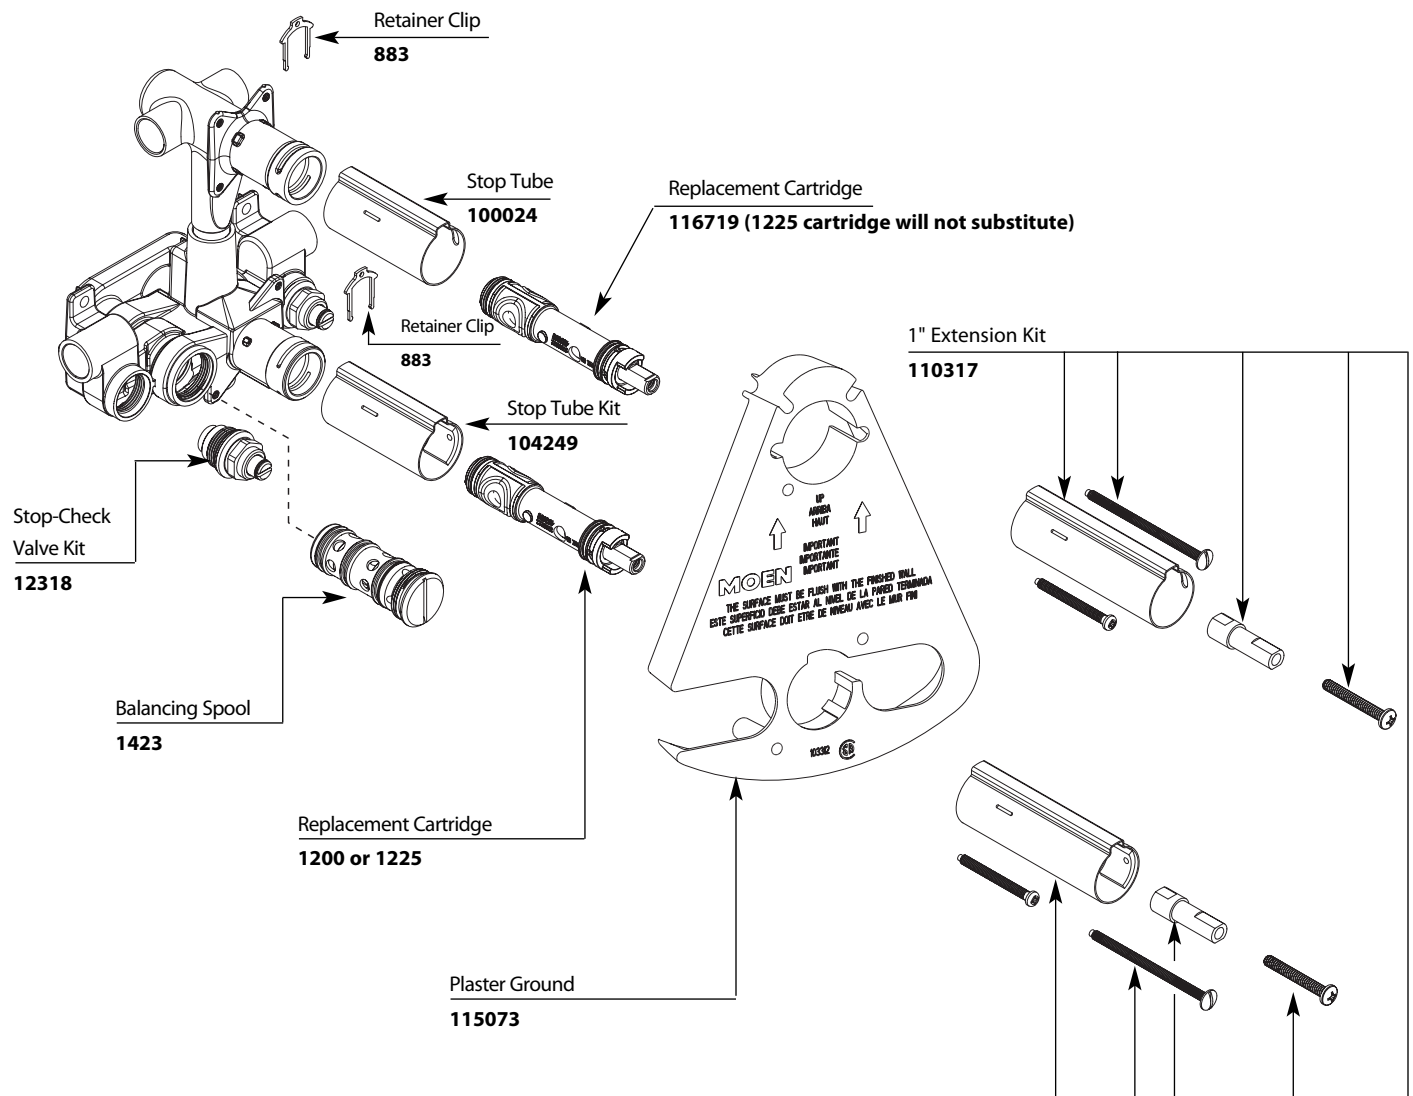

Buy it for looks. Buy it for life.®

■ Order by Part Number

Illustrated Parts

MOENTROL®		
3-Function Transfer Valve Only		
<u>MODEL</u>	<u>HANDLE</u>	<u>DETAIL</u>
3320	Two	1/2" IPS
3330	Two	CC

Buy it for looks. Buy it for life.®

Illustrated Parts

■ Order by Part Number

There is more than 1 version of this model.
Page down to identify the version you have.

* Models after 7/23/07

KINGSLEY™ MOENTROL® with Built-In 3 Function Diverter Shower Valve Trim		
MODEL	HANDLE	FINISH
T4111	Lever/Knob	Chrome
T4111AN	Lever/Knob	Antique Nickel
T4111AZ	Lever/Knob	Antique Bronze
T4111BN	Lever/Knob	Brushed Nickel
T4111ORB	Lever/Knob	Oil Rubbed Bronze
T4111WR	Lever/Knob	Wrought Iron
DISCONTINUED SKUS		
T4111CP	Lever/Knob	Chrome/Pol. Brass
T4111P	Lever/Knob	Polished Brass

Buy it for looks. Buy it for life.®

Order by Part Number

* Models before 7/23/07

Illustrated Parts

KINGSLEY™ MOENTROL® with Built-In 3 Function Diverter Shower Valve Trim for sku #263 Vertical Spa

MODEL	HANDLE	FINISH
T4111	Lever/Knob	Chrome
T4111AN	Lever/Knob	Antique Nickel
T4111AZ	Lever/Knob	Antique Bronze
T4111BN	Lever/Knob	Brushed Nickel
T4111WR	Lever/Knob	Wrought Iron
T4111ORB	Lever/Knob	Oil Rubbed Bronze

Discontinued Skus		
T4111CP	Lever/Knob	Chrome/Pol. Brass
T4111P	Lever/Knob	Polished Brass