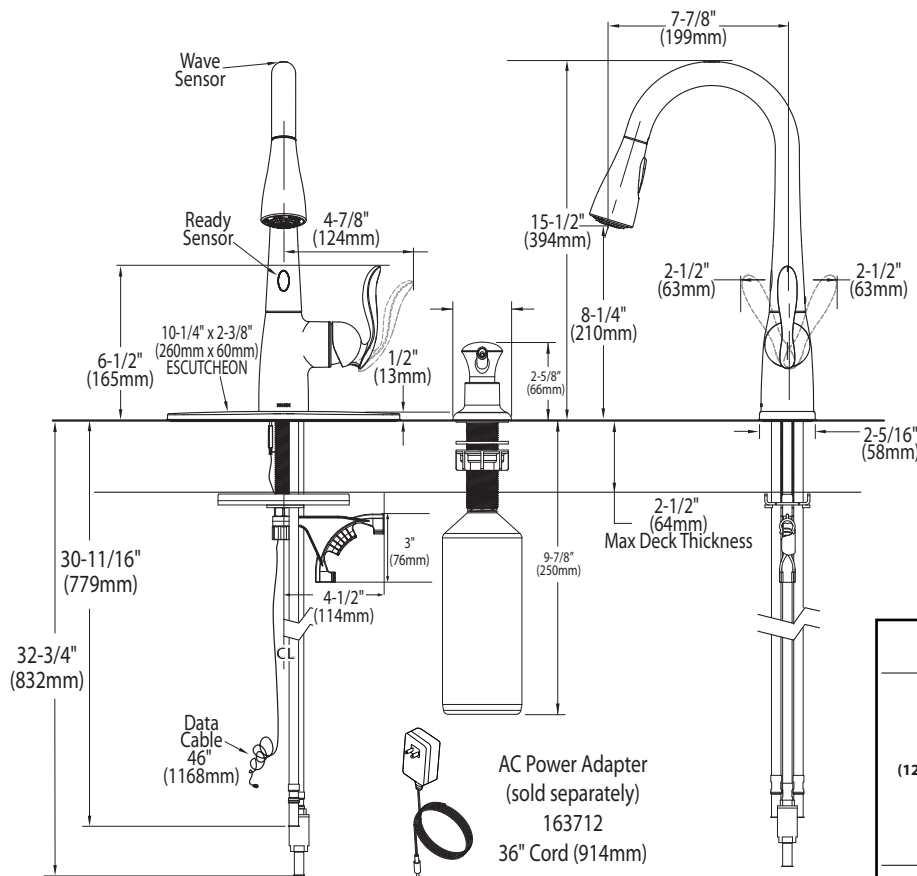

OPERATION

- Lever style handle
- Temperature controlled by 100° arc of handle travel
- Operates with less than 5 lbs. of force
- Operates in stream or spray mode in the pulldown or retracted position
- Spout rotates 100 degrees
- When filling a vessel outside the sink, the pause feature conveniently stops the flow of water as the wand passes over the counter top

FLOW

- Flow is limited to 2.0 gpm (7.6 L/min) at 60 psi

CARTRIDGE

- 1255™ Duralast™ cartridge for Single-Handle Faucets

STANDARDS

- Third party certified to ASME A112.18.1/CSA B125.1 and all applicable requirements referenced therein including NSF 61/9
- Meets Georgia SB370 requirements
- Complies with California Proposition 65 and with the Federal Safe Drinking Water Act
- The backflow protection system in the device consists of two independently operating check valves, a primary and a secondary which prevent backflow
- **ADA** for lever handle

Specifications

**MotionSense™
Single Handle High Arc
Pulldown Kitchen Faucet**

Models: 87359E SERIES

**NOTE: THIS FAUCET IS DESIGNED TO BE INSTALLED
THRU 1 OR 3 HOLES, 1-1/2" (38mm) MIN. DIA.**

CRITICAL DIMENSIONS

(DO NOT SCALE)

Close up view of Control Box

Battery Holder