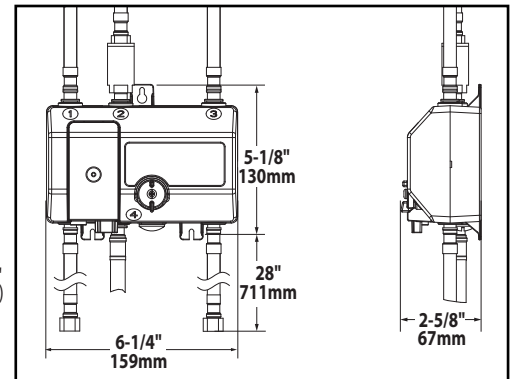

Specifications

**MotionSense™
Single Handle High Arc
Pulldown Kitchen Faucet**

Models: 87359E SERIES

**NOTE: THIS FAUCET IS DESIGNED TO BE INSTALLED
THRU 1 OR 3 HOLES, 1-1/2" (38mm) MIN. DIA.**

CRITICAL DIMENSIONS

(DO NOT SCALE)

Close up view of Control Box

Battery Holder