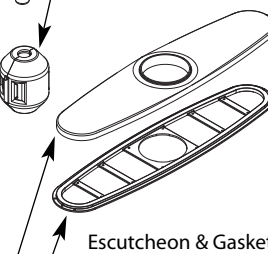

Soap Dispenser

100509SRS Spot Resistant
Stainless

Soap Dispenser Bottle

344113

Hose Kit

150259

Weight Kit

150260