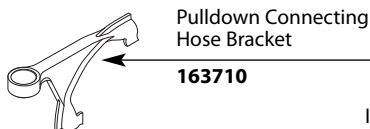

163712

Pulldown Connecting
Hose Bracket

163710

Installation Tool

118305

Handle Dome

140997SRS Spot Resist Stainless

Handle Kit