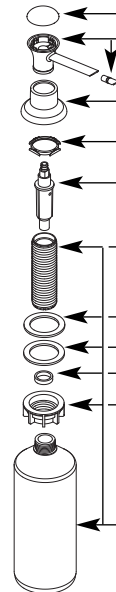

Handle Dome

140997SRS Spot Resist Stainless

Handle Kit

164698SRS Spot Resist Stainless

Set Screw

155023

Cartridge Nut

Note: Must change nut with cartridge

144266

Cartridge, Cartridge Nut
and Set Screw

1255

Soap Dispenser

100509SRS Spot Resistant
Stainless

Soap Dispenser Bottle

344113

Hose Kit

150259

Weight Kit

150260