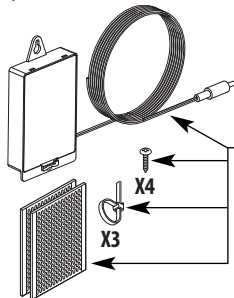

Wand Screen and
O-ring Kit (2.2 gpm)

141025

Wand Screen and
O-ring Kit (1.5 gpm)

158550

Spout Kit

165855SRS Spot Resist Stainless

Wand Kit (2.0 gpm)

153984SRS Spot Resist Stainless

Hose Kit
163718

Battery Holder &
Hardware Pack
(6AA Batteries
Not Included)

163711

Control Box
(Includes Electronics Box)

163713

Electronics Box Only

163714

Mounting
Hardware