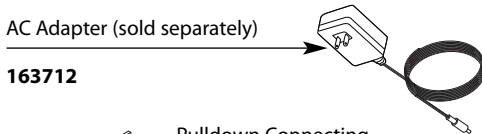

113173

Filter

163717

Deck Gasket Kit

161527

Filter

163716

AC Adapter (sold separately)