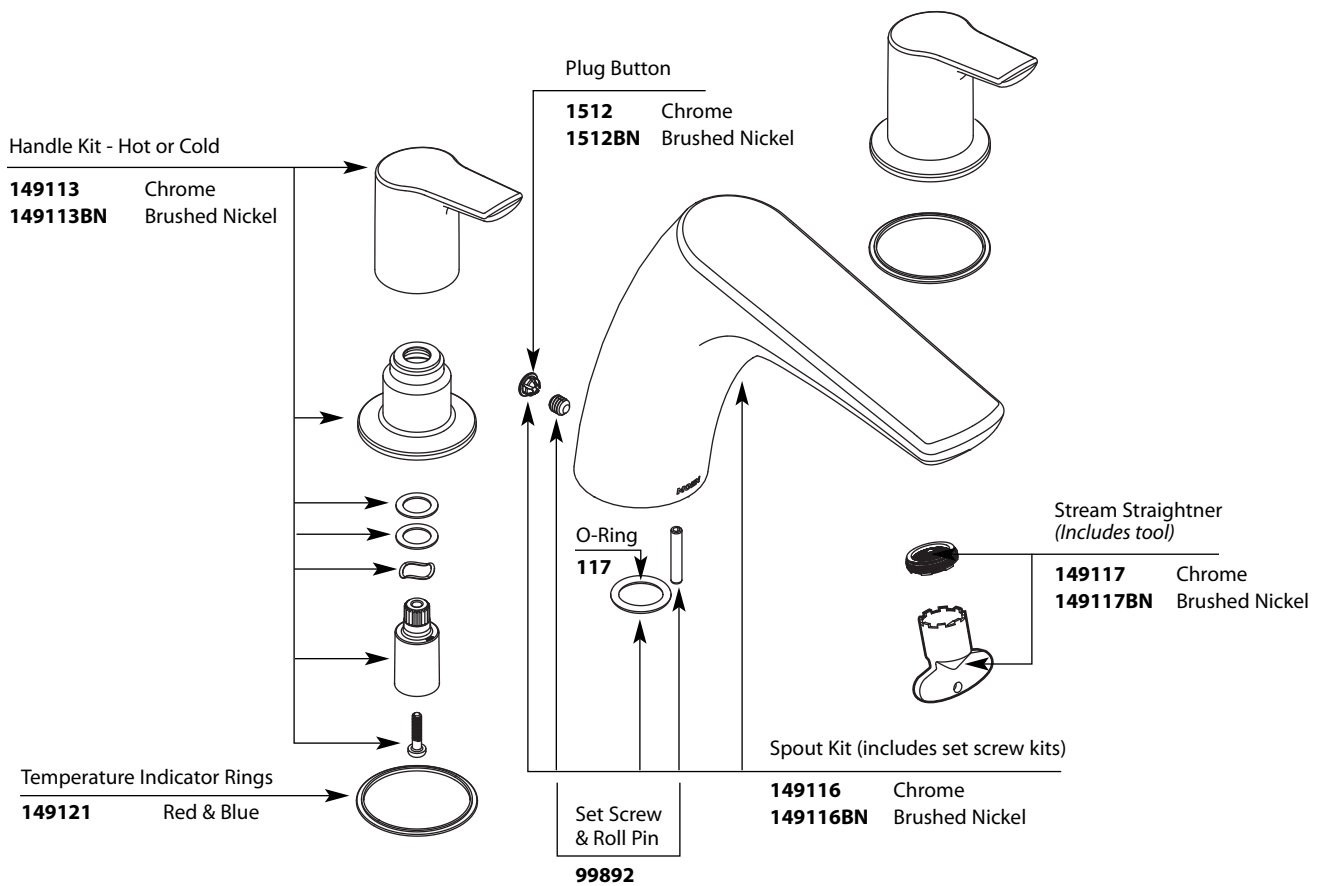

Buy it for looks. Buy it for life.®

Illustrated Parts

■ Order by Part Number

■ Trim can be used with either the 4992, 4993, 4996, 4997, 4999, 64997, or 64999 valve

METHOD™		
Two Handle Roman Tub Faucet		
<u>MODEL</u>	<u>HANDLE</u>	<u>FINISH</u>
T986	Lever	Chrome
T986BN	Lever	Brushed Nickel