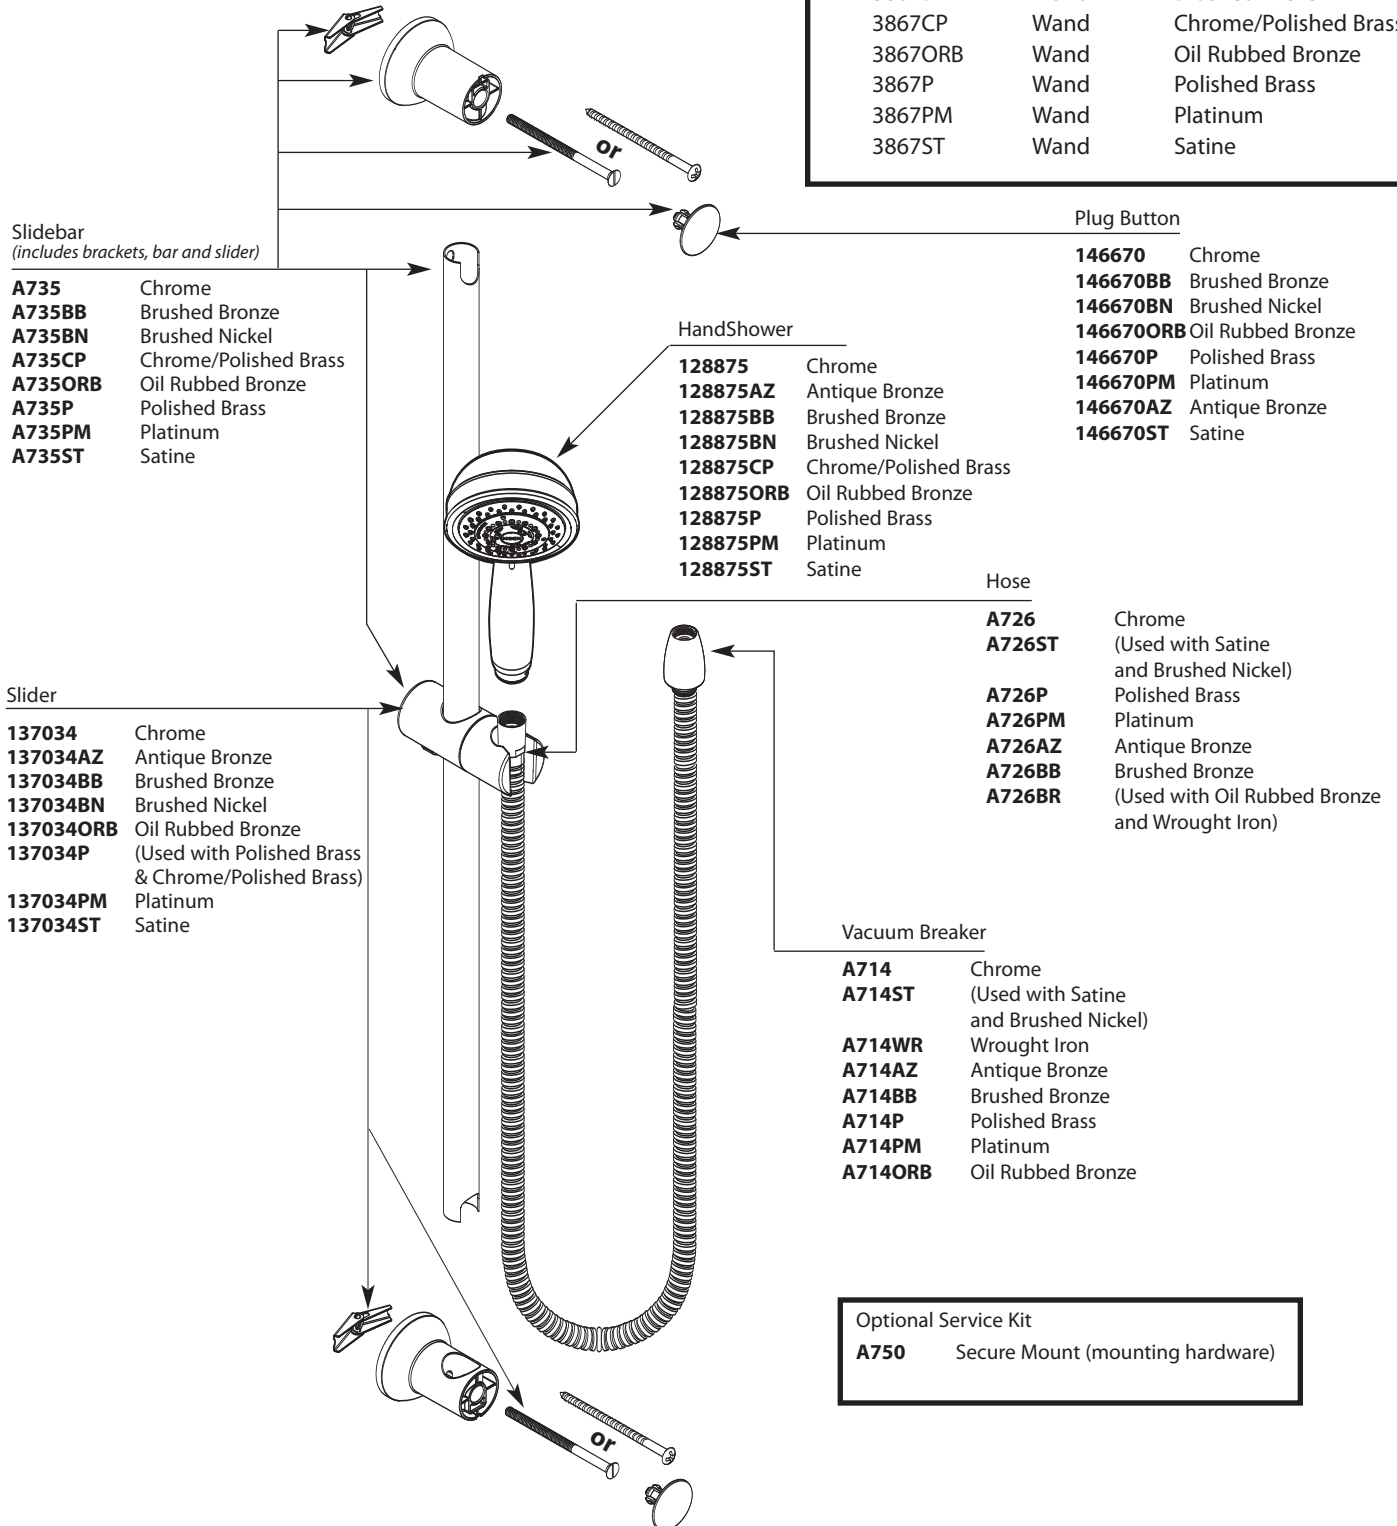

# Illustrated Parts

## Four Function Handshower

MODEL	TYPE	FINISH
3867	Wand	Chrome
3867AZ	Wand	Antique Bronze
3867BB	Wand	Brushed Bronze
3867BN	Wand	Brushed Nickel
3867CP	Wand	Chrome/Polished Brass
3867ORB	Wand	Oil Rubbed Bronze
3867P	Wand	Polished Brass
3867PM	Wand	Platinum
3867ST	Wand	Satine

# Illustrated Parts

■ Order by Part Number

■ Trim can be used with either the 3320 series or 3330 series valve

ROTHBURY™ Three Function Transfer Valve Trim Kit		
MODEL	HANDLE	FINISH
TS4211	Lever	Chrome
TS4211AZ	Lever	Antique Bronze
TS4211BN	Lever	Brushed Nickel
TS4211ORB	Lever	Oil Rubbed Bronze