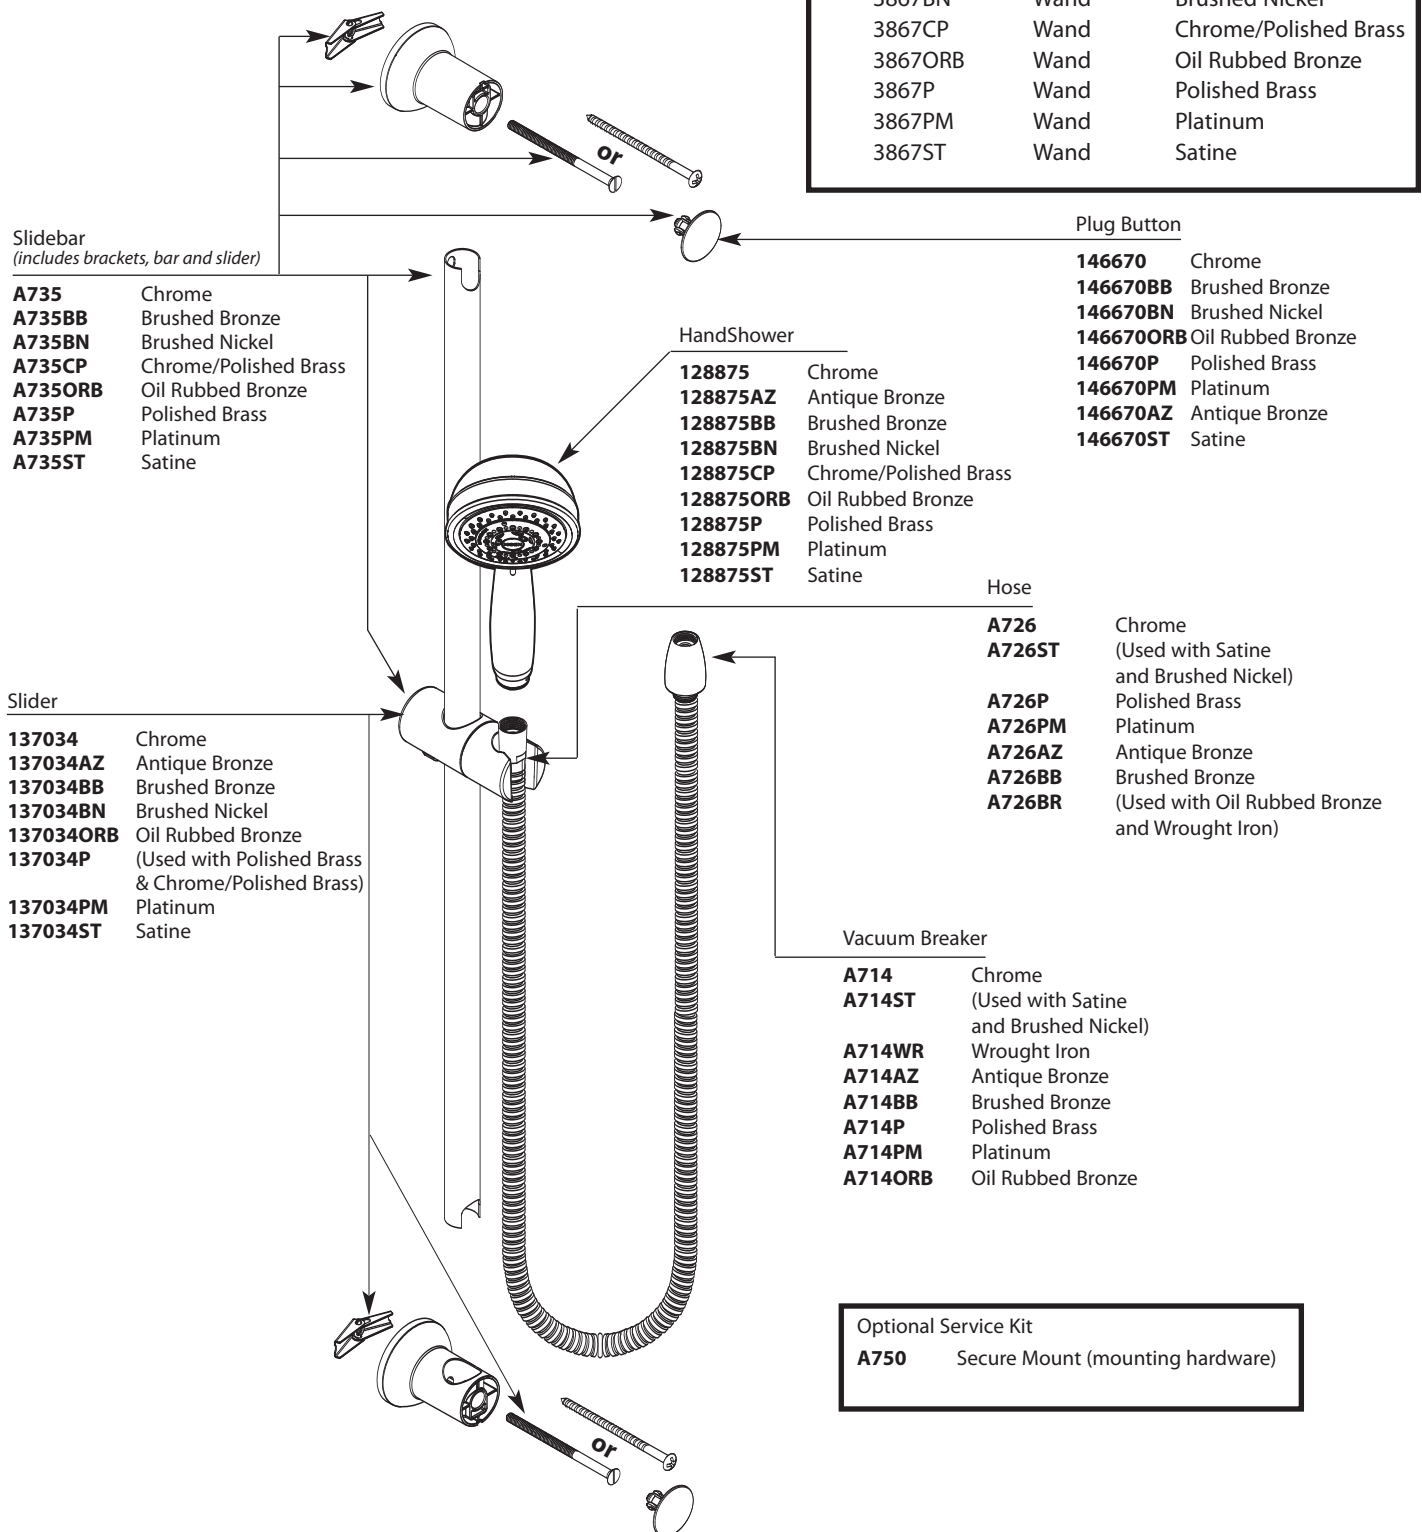

# Illustrated Parts

## Four Function Handshower

MODEL	TYPE	FINISH
3867	Wand	Chrome
3867AZ	Wand	Antique Bronze
3867BB	Wand	Brushed Bronze
3867BN	Wand	Brushed Nickel
3867CP	Wand	Chrome/Polished Brass
3867ORB	Wand	Oil Rubbed Bronze
3867P	Wand	Polished Brass
3867PM	Wand	Platinum
3867ST	Wand	Satine

# Illustrated Parts

■ Order by Part Number

■ Trim can be used with either the 3320 series or 3330 series valve

ROTHBURY™ Three Function Transfer Valve Trim Kit		
MODEL	HANDLE	FINISH
TS4211	Lever	Chrome
TS4211AZ	Lever	Antique Bronze
TS4211BN	Lever	Brushed Nickel
TS4211ORB	Lever	Oil Rubbed Bronze