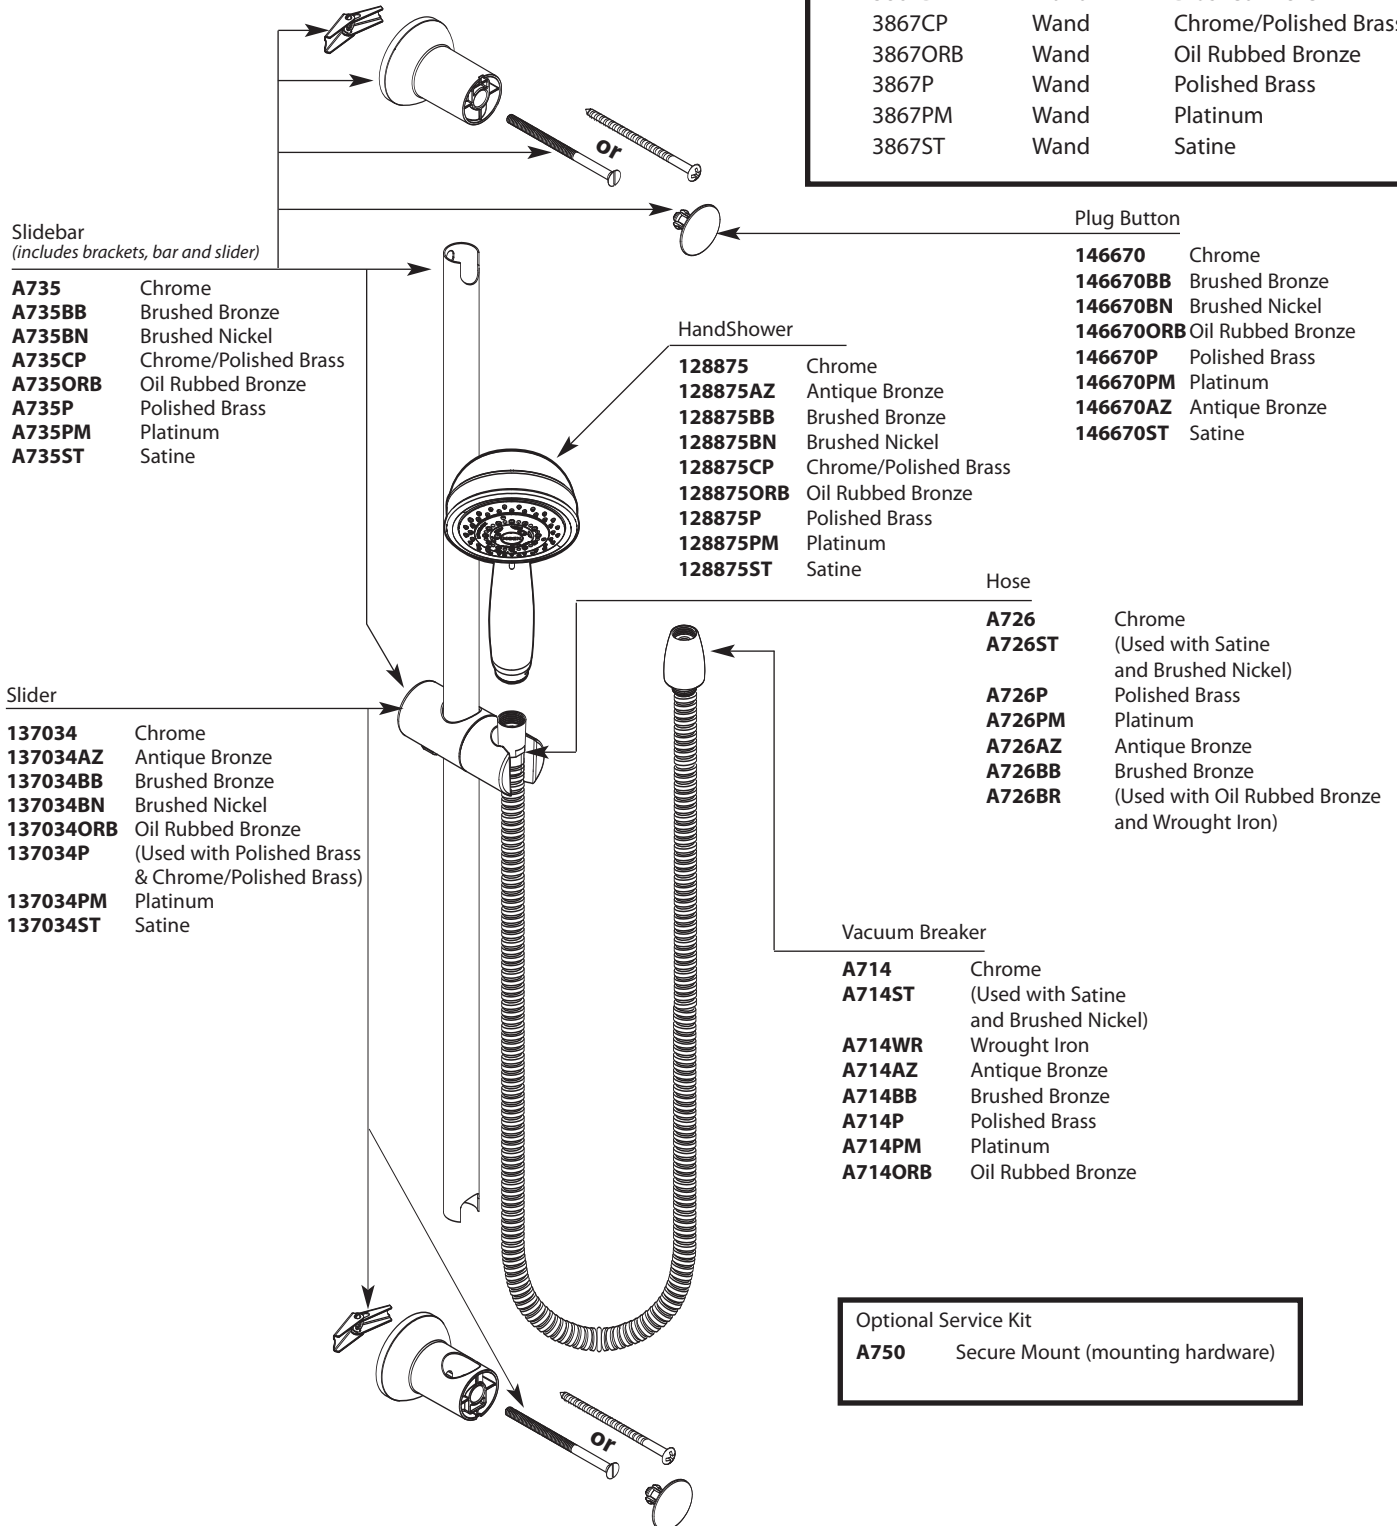

Buy it for looks. Buy it for life.®

Illustrated Parts

Four Function Handshower

MODEL	TYPE	FINISH
3867	Wand	Chrome
3867AZ	Wand	Antique Bronze
3867BB	Wand	Brushed Bronze
3867BN	Wand	Brushed Nickel
3867CP	Wand	Chrome/Polished Brass
3867ORB	Wand	Oil Rubbed Bronze
3867P	Wand	Polished Brass
3867PM	Wand	Platinum
3867ST	Wand	Satine

Buy it for looks. Buy it for life.®

Illustrated Parts

■ Order by Part Number

There is more than 1 version of this model.
Page down to identify the version you have.

* Models after 7/23/07

KINGSLEY™ MOENTROL® with Built-In 3 Function Diverter Shower Valve Trim		
MODEL	HANDLE	FINISH
T4111	Lever/Knob	Chrome
T4111AN	Lever/Knob	Antique Nickel
T4111AZ	Lever/Knob	Antique Bronze
T4111BN	Lever/Knob	Brushed Nickel
T4111ORB	Lever/Knob	Oil Rubbed Bronze
T4111WR	Lever/Knob	Wrought Iron
DISCONTINUED SKUS		
T4111CP	Lever/Knob	Chrome/Pol. Brass
T4111P	Lever/Knob	Polished Brass

Buy it for looks. Buy it for life.®

Order by Part Number

* Models before 7/23/07

Illustrated Parts

KINGSLEY™ MOENTROL® with Built-In 3 Function Diverter Shower Valve Trim for sku #263 Vertical Spa

MODEL	HANDLE	FINISH
T4111	Lever/Knob	Chrome
T4111AN	Lever/Knob	Antique Nickel
T4111AZ	Lever/Knob	Antique Bronze
T4111BN	Lever/Knob	Brushed Nickel
T4111WR	Lever/Knob	Wrought Iron
T4111ORB	Lever/Knob	Oil Rubbed Bronze

Discontinued Skus		
T4111CP	Lever/Knob	Chrome/Pol. Brass
T4111P	Lever/Knob	Polished Brass