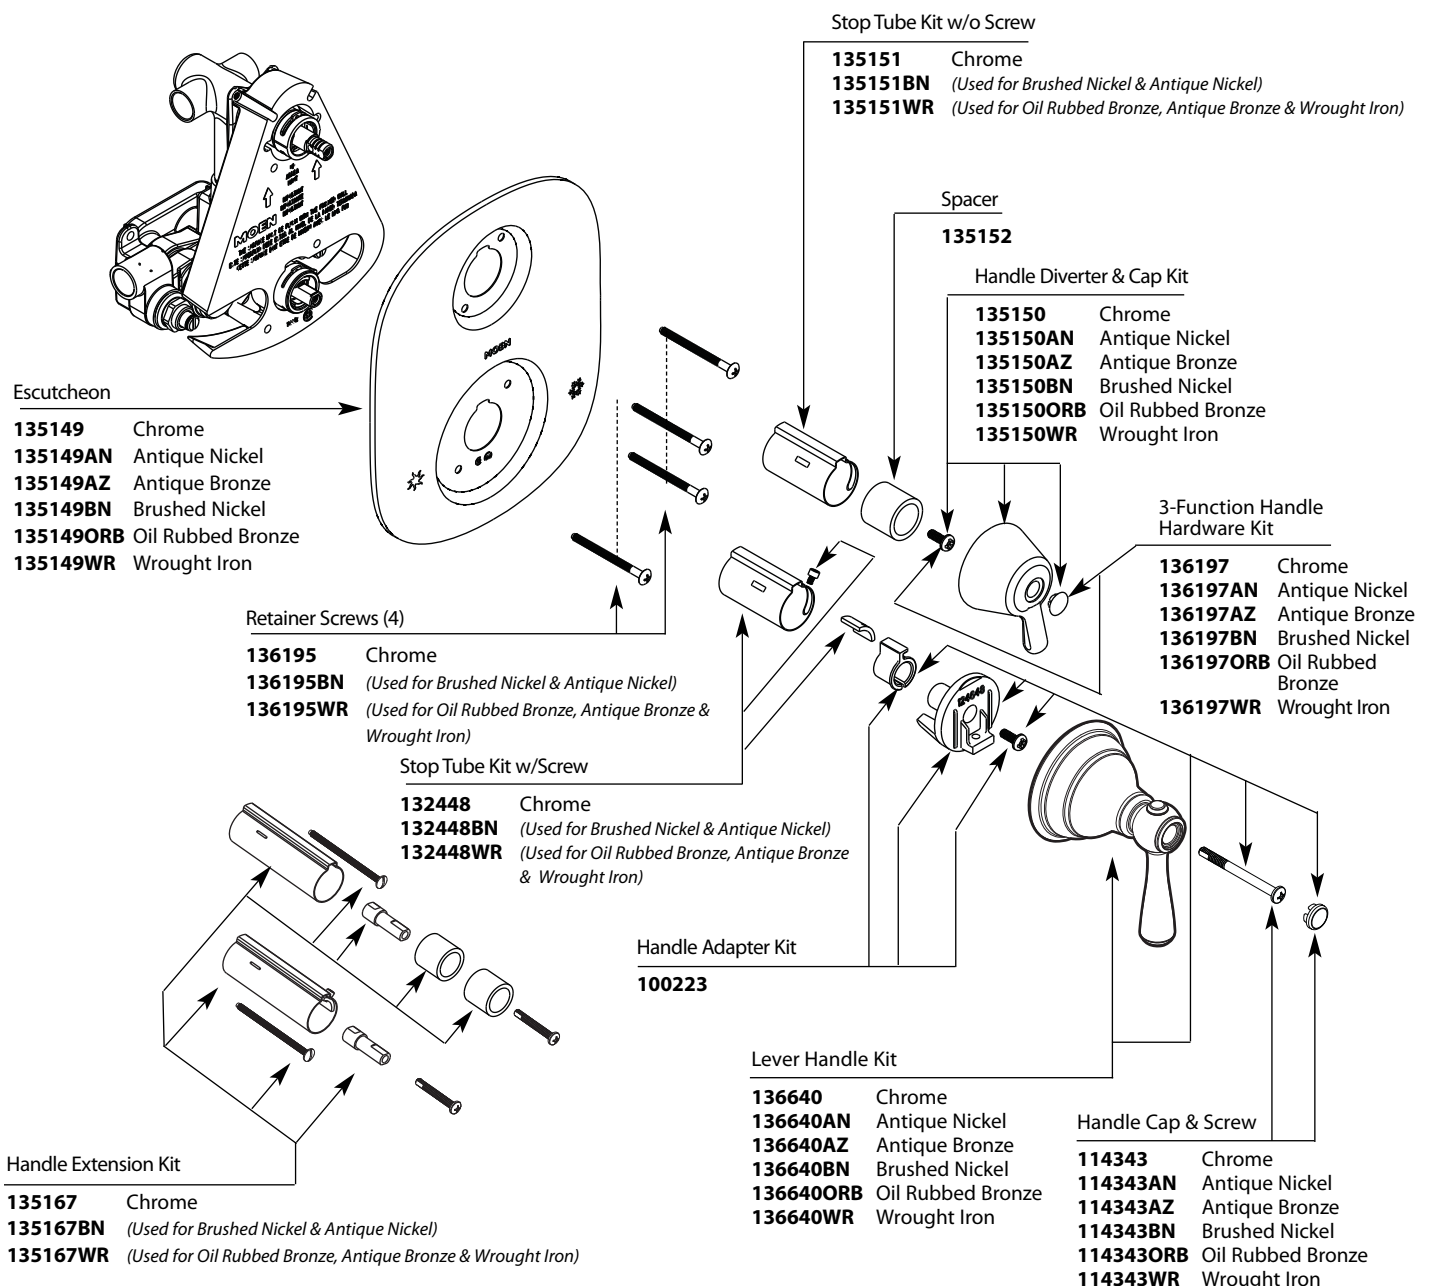

Buy it for looks. Buy it for life.®

Illustrated Parts

Four Function Handshower

MODEL	TYPE	FINISH
3867	Wand	Chrome
3867AZ	Wand	Antique Bronze
3867BB	Wand	Brushed Bronze
3867BN	Wand	Brushed Nickel
3867CP	Wand	Chrome/Polished Brass
3867ORB	Wand	Oil Rubbed Bronze
3867P	Wand	Polished Brass
3867PM	Wand	Platinum
3867ST	Wand	Satine

Buy it for looks. Buy it for life.®

Illustrated Parts

■ Order by Part Number

There is more than 1 version of this model.
Page down to identify the version you have.

* Models after 7/23/07

KINGSLEY™ MOENTROL® with Built-In 3 Function Diverter Shower Valve Trim		
MODEL	HANDLE	FINISH
T4111	Lever/Knob	Chrome
T4111AN	Lever/Knob	Antique Nickel
T4111AZ	Lever/Knob	Antique Bronze
T4111BN	Lever/Knob	Brushed Nickel
T4111ORB	Lever/Knob	Oil Rubbed Bronze
T4111WR	Lever/Knob	Wrought Iron
DISCONTINUED SKUS		
T4111CP	Lever/Knob	Chrome/Pol. Brass
T4111P	Lever/Knob	Polished Brass

Buy it for looks. Buy it for life.®

Order by Part Number

* Models before 7/23/07

Illustrated Parts

KINGSLEY™ MOENTROL® with Built-In 3 Function Diverter Shower Valve Trim for sku #263 Vertical Spa

MODEL	HANDLE	FINISH
T4111	Lever/Knob	Chrome
T4111AN	Lever/Knob	Antique Nickel
T4111AZ	Lever/Knob	Antique Bronze
T4111BN	Lever/Knob	Brushed Nickel
T4111WR	Lever/Knob	Wrought Iron
T4111ORB	Lever/Knob	Oil Rubbed Bronze

Discontinued Skus		
T4111CP	Lever/Knob	Chrome/Pol. Brass
T4111P	Lever/Knob	Polished Brass