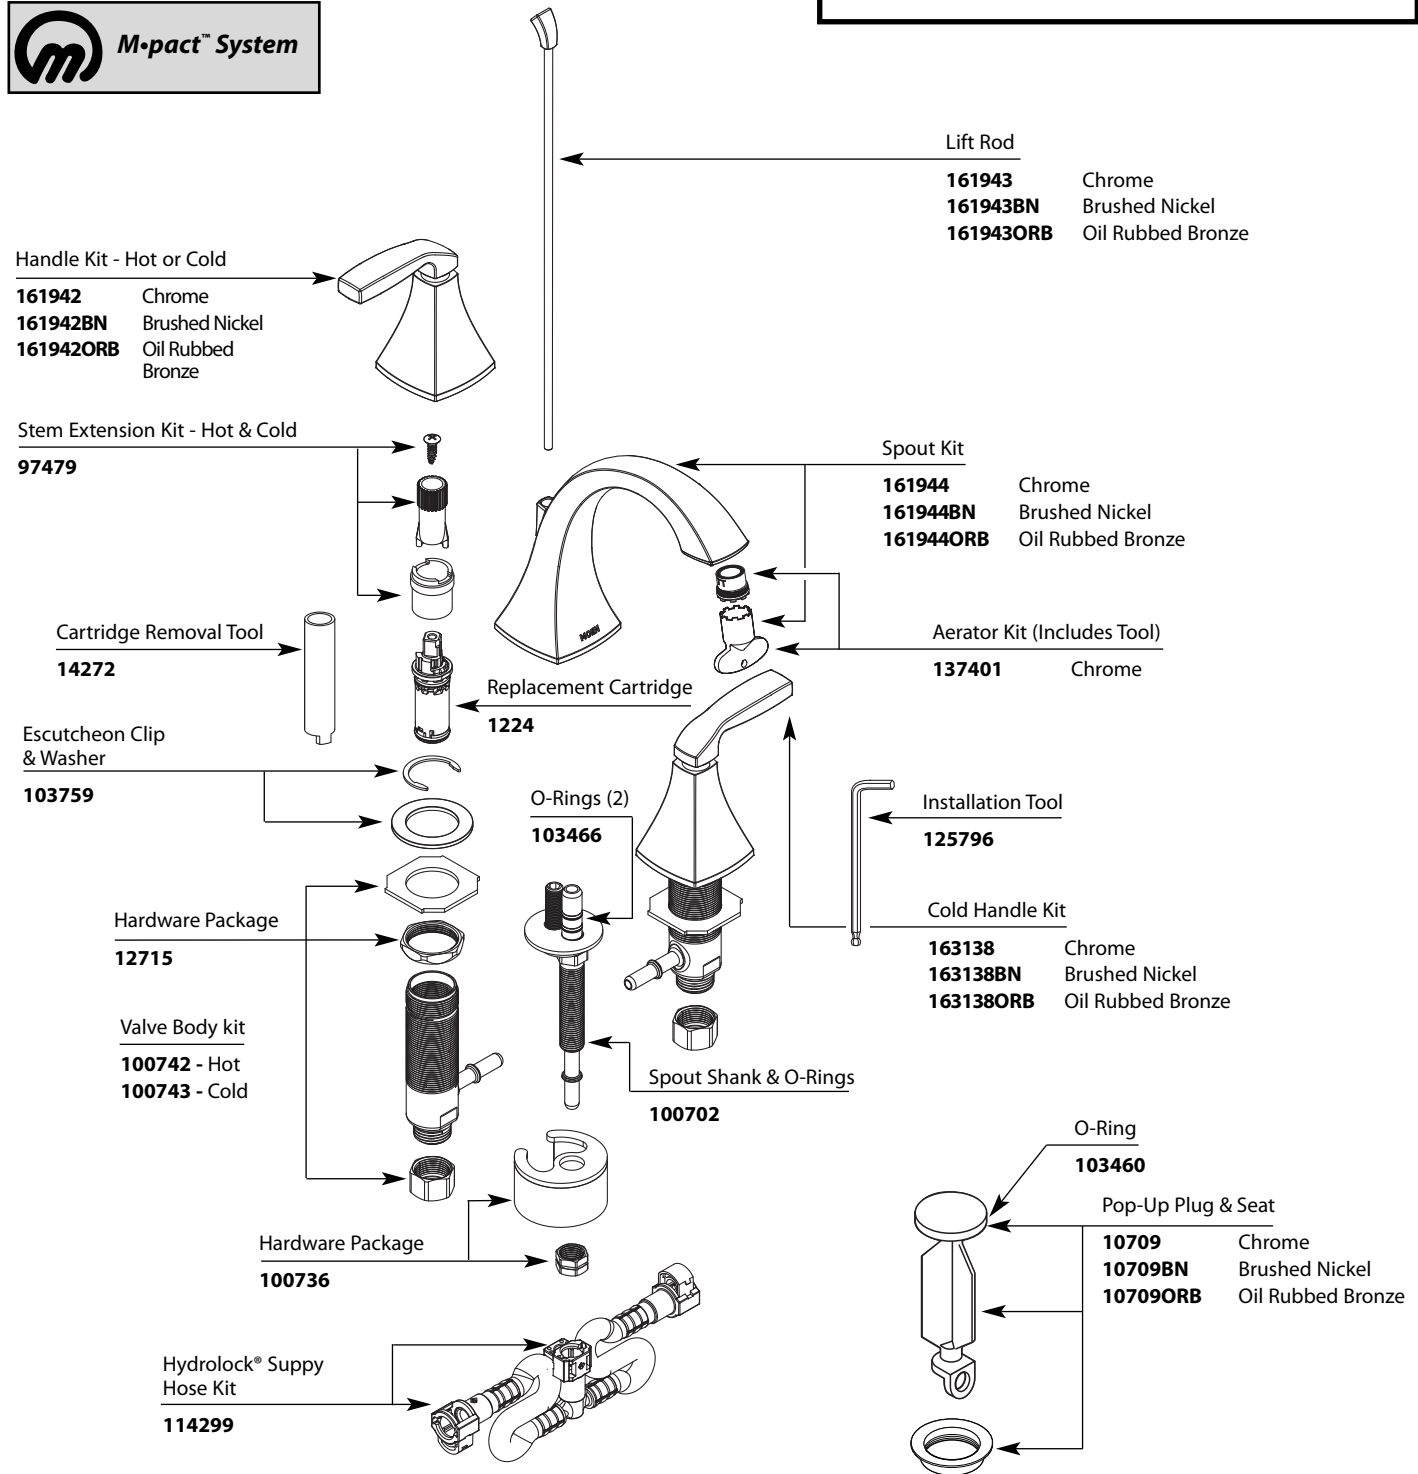

Buy it for looks. Buy it for life.®

■ Order by Part Number   ■ Use with 9000 or 69000 valve

Optional: Red & Blue Temp. Ind. Rings

161956	For Oil Rubbed Bronze
129707	For Chrome & Brushed Nickel

VOSS™		
Two-Handle Widespread Lavatory Faucet		
MODEL	TYPE	FINISH
T6905	Lever	Chrome
T6905BN	Lever	Brushed Nickel
T6905ORB	Lever	Oil Rubbed Bronze