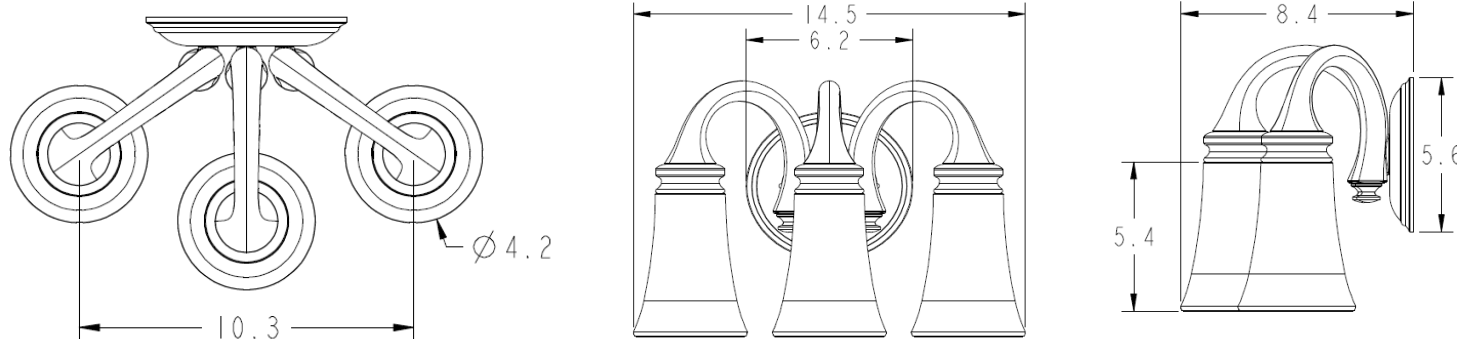

Savvy[®] Technical Specification

YB9463

3-Globe Light Fixture

Dimensions:

Weight: 9.8 lbs.

Product Information:

Stock Numbers: YB9463BB – Brushed Bronze
YB9463BN – Brushed Nickel
YB9463CH – Chrome

Globe Service Kit: YB9469

Materials: Zinc, glass

Voltage: 120v

Bulb: 100w max (not included); medium base

UL Listed: Yes – for dry locations

Important Notes: Turn off power during installation. Do not connect or disconnect under load.