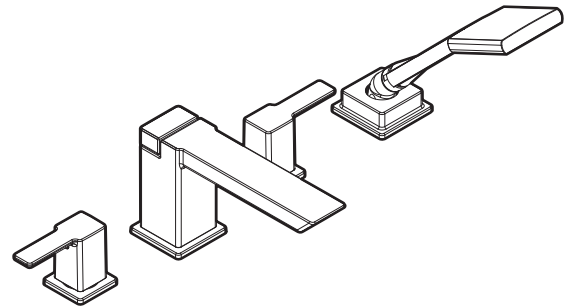

Buy it for looks. Buy it for life.®

Specifications

DESCRIPTION

- Metal construction with various finishes identified by suffix
- Includes hot and cold temperature indicators

OPERATION

- Lever style handles
- Rotate hot side handle counterclockwise to open (clockwise to close)
- Rotate cold side handle clockwise to open (counterclockwise to close)

90 DEGREE™ Two-Handle Roman Tub Faucet Trim w/Built In Diverter Valve

Models: TS904 series

Valves: 9992, 9993

CRITICAL DIMENSIONS

(DO NOT SCALE)