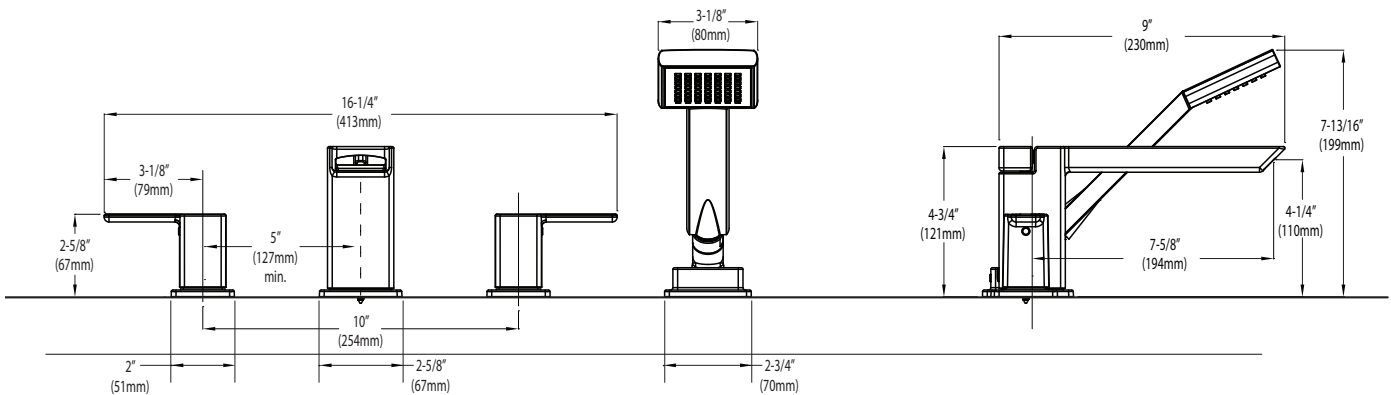

FLOW

- Hand shower meets 1.75 gpm max (6.65 L/min)

STANDARDS

- Third party certified to CSA B-125.1, ASME A112.18.1, and all applicable requirements referenced therein
- ADA  for lever handles

WARRANTY

- Lifetime limited warranty against leaks, drips and finish defects to the original consumer purchaser
- 5 year warranty if used in commercial installations

90 DEGREE™ Two-Handle Roman Tub Faucet Trim w/Built In Diverter Valve

Models: TS904 series

Valves: 9992, 9993

CRITICAL DIMENSIONS

(DO NOT SCALE)