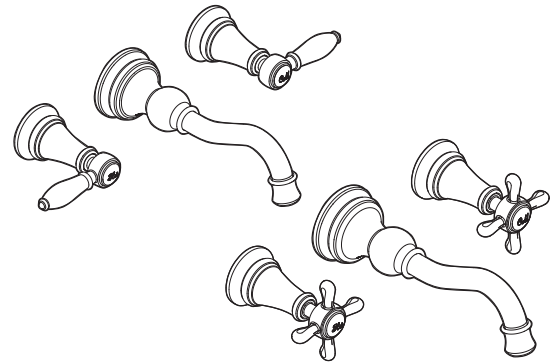

Buy it for looks. Buy it for life.®

Specifications

WEYMOUTH™

Two-Handle Wall Mount Faucet

Model: TS42106 series (Lever Handle)
TS42112 series (Cross Handle)

Valve: 9700

DESCRIPTION

- Metal construction with various finishes identified by suffix
- Designed to be installed through 2, 1-1/4" and 1, 1" min. dia. holes 8" on center
- 1/2" copper connections
- Adaptable for non-8" centers

OPERATION

- Maximum handle rotation angle is 90° to full on for either handle
- Rotate hot side counterclockwise to open and clockwise to close
- Rotate cold side clockwise to open and counterclockwise to close

Flow

- Flow is limited to 1.5 gpm max (5.7L/min) at 60 psi

CARTRIDGE

- 1224 cartridge design nonmetallic/nonferrous and stainless steel material

STANDARDS

- Third party certified to WaterSense® CSA B-125.1, ASME A112.18.1 and all applicable requirements referenced therein including NSF 61/9
- Contains no more than 0.25% weighted average lead content
- Complies with California Proposition 65 and with the Federal Safe Drinking Water Act

- **ADA** for lever handles

WARRANTY

- Lifetime limited warranty against leaks, drips and finish defects to the original consumer purchaser
- 5 year warranty if used in commercial installations