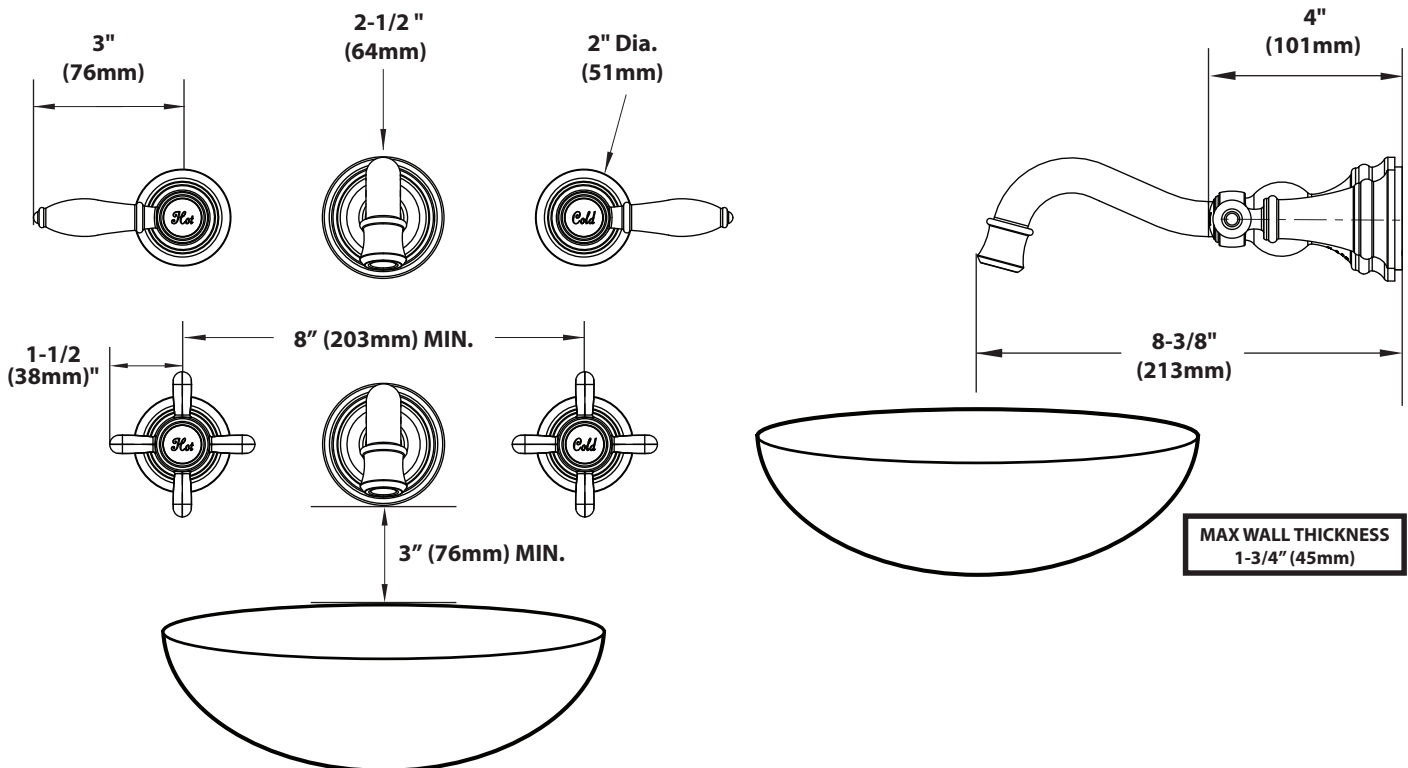

CRITICAL DIMENSIONS

(DO NOT SCALE)

FOR MORE INFORMATION CALL: 1-800-BUY-MOEN

www.moen.com