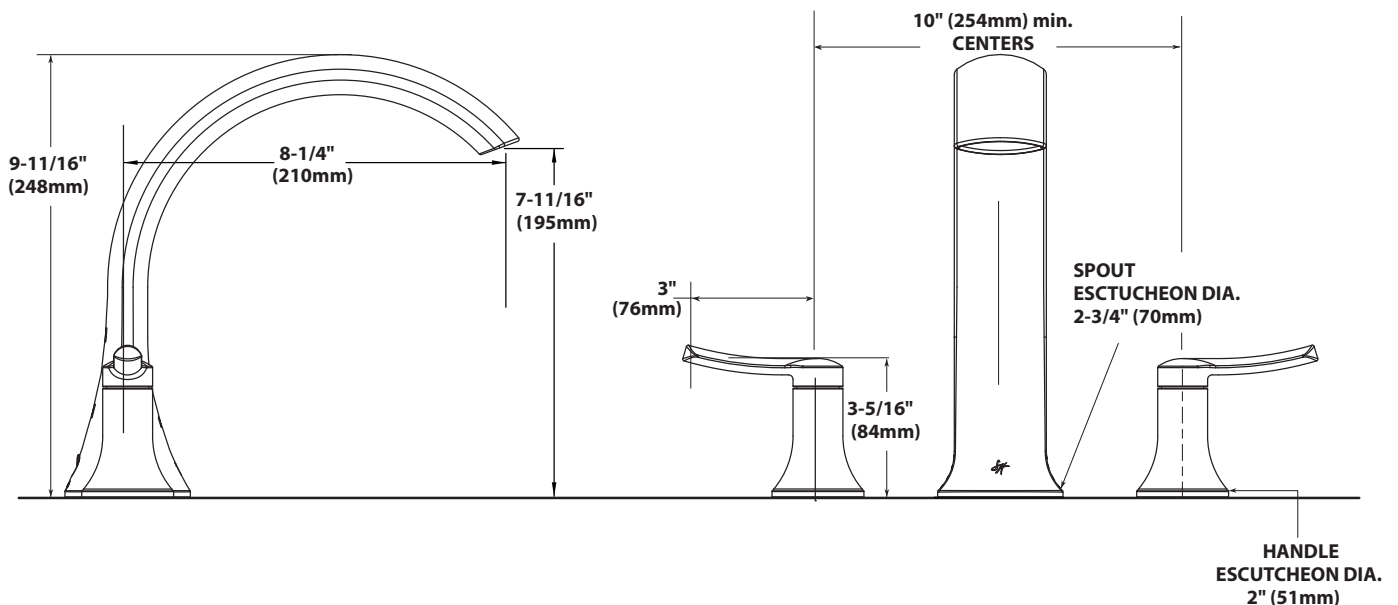

**Fina™
Two-Handle Roman Tub Faucet Trim**

Models: TS21703 Series

Valves: S923, S9203

NOTE: THE INSTALLATION SHOWN IS FOR TILE DECKS, THIS VALVE WILL ALSO FIT STEEL, CAST IRON OR PLASTIC DECKS

CRITICAL DIMENSIONS
(DO NOT SCALE)