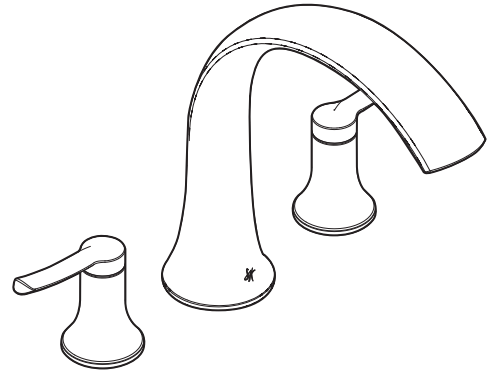

DESCRIPTION

- Metal construction with various finishes identified by suffix

OPERATION

- Lever style handles
- Rotate hot side handle counterclockwise to open and clockwise to close
- Rotate cold side handle clockwise to open and counterclockwise to close

**Fina™
Two-Handle Roman Tub Faucet Trim**

Models: TS21703 Series

Valves: S923, S9203

NOTE: THE INSTALLATION SHOWN IS FOR TILE DECKS, THIS VALVE WILL ALSO FIT STEEL, CAST IRON OR PLASTIC DECKS

CRITICAL DIMENSIONS
(DO NOT SCALE)