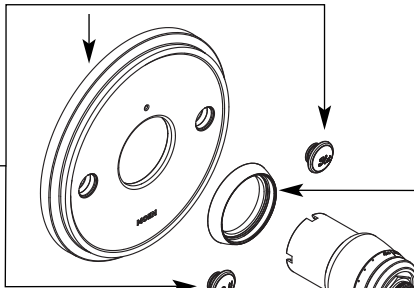

Porcelain Hot/Cold
Handle Cap Kit

154285