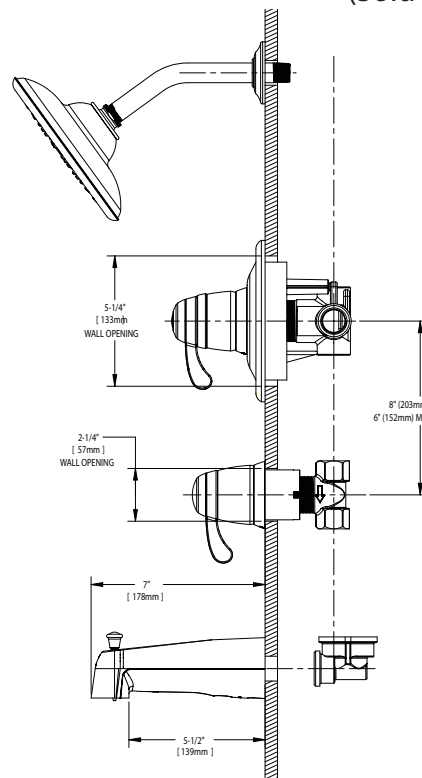

## FAUCET DESCRIPTION

- Metal construction with chrome plated, oil rubbed bronze, wrought iron, antique nickel, Lifeshine® brushed nickel, or pewter finish
- Includes 7" rainshower showerhead, arm, flange and tub spout

## FLOW

- Showerhead limited to 2.5 gpm (9.5 L/min)

### ExactTemp® 3/4" Thermostatic Tub/Shower (Trim Only)

**Models:** TL3450, TL3450ORB, TL3450WR,  
TL3450AN, TL3450BN, TL3450PW

**Valves:** 3371, 3600  
(Sold separately)

## CRITICAL DIMENSIONS

(DO NOT SCALE)

FOR MORE INFORMATION CALL: 1-800-BUY-MOEN

www.moen.com