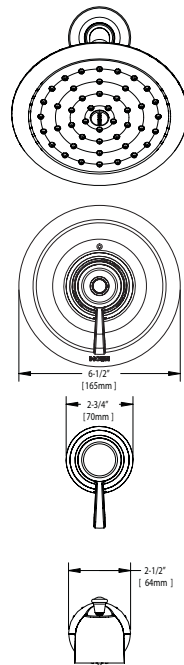

## FAUCET DESCRIPTION

- Metal construction with chrome plated, oil rubbed bronze, wrought iron, antique nickel, Lifeshine® brushed nickel, or pewter finish
- Includes 7" rainshower showerhead, arm, flange and tub spout

## OPERATION

- Flow lever operates counterclockwise through a 90° arc with off at 6 o'clock and maximum flow at the 3 o'clock position. Shut off in clockwise direction
- Temperature lever operates through a 340° arc with maximum cold at full clockwise rotation and maximum hot at full counter clockwise rotation
- Factory established temperature range from 70°F (21°C) to 120°F (49°C)
- Safety stop preset at 105°F (41°C)
- Safety stop over-ride allows maximum 120°F (49°C)

## FLOW

- Showerhead limited to 2.5 gpm (9.5 L/min)

### ExactTemp® 3/4" Thermostatic Tub/Shower (Trim Only)

**Models:** TL3450, TL3450ORB, TL3450WR,  
TL3450AN, TL3450BN, TL3450PW

**Valves:** 3371, 3600  
(Sold separately)