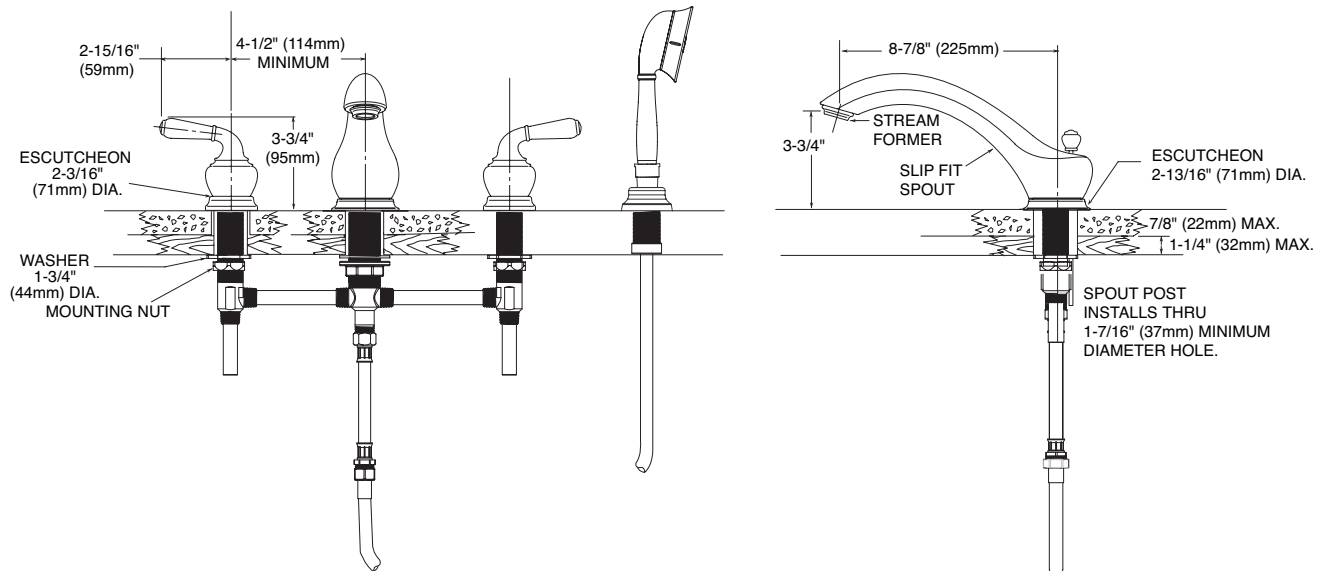

Buy it for looks. Buy it for life.®

Specifications

DESCRIPTION

- Metal construction with a chrome plated, chrome w/porcelain, chrome w/LifeShine® polished brass accents, platinum, platinum w/chrome accents, satine, satine w/LifeShine® pol. brass accents, LifeShine® polished brass or LifeShine® brushed nickel finish
- For installations from 8" (203mm) to 10" (254mm) centers
- Designed to be installed on decks up to 2-1/8" (54mm)
- The tub fill spout is a slip fit design and the supplies are 1/2" type K, copper tubing
- Includes hot(red) and cold(blue) temperature indicators

WARRANTY

- Lifetime limited warranty against leaks, drips and finish defects to the original consumer purchaser
- 5 year warranty if used in commercial installations

MONTICELLO® DECK MOUNT Two-Handle Roman Tub w/Built In Diverter Valve Faucet

Models: T953, T953BN, T953CP, T953CPC, T953PMC, T953PM, T953STP, T953ST, T953P

Valve: 9997, 9999

NOTE: THE INSTALLATION SHOWN IS FOR TILE DECKS, THIS VALVE WILL ALSO FIT STEEL, CAST IRON OR PLASTIC DECKS

CRITICAL DIMENSIONS

(DO NOT SCALE)