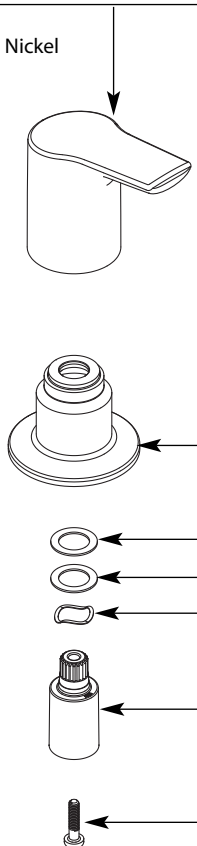

# Illustrated Parts

■ Order by Part Number

■ Valve: 9000, 69000

METHOD™		
Two-Handle Widespread Lavatory Faucet Trim		
MODEL	HANDLE	FINISH
T6820	Lever	Chrome
T6820BN	Lever	Brushed Nickel

Handle Kit - HOT or COLD

149113 Chrome  
149113BN Brushed Nickel

Lift Rod Kit

149115 Chrome  
149115BN Brushed Nickel

Spout Kit

149114 Chrome  
149114BN Brushed Nickel

Temperature Indicator Rings

149121 Red & Blue

Aerator Kit (Includes tool)

143326 1.5 GPM

Pop-Up Plug & Seat

10709 Chrome  
10709BN Brushed Nickel

TO ORDER PARTS CALL: 1-800-BUY-MOEN

www.moen.com