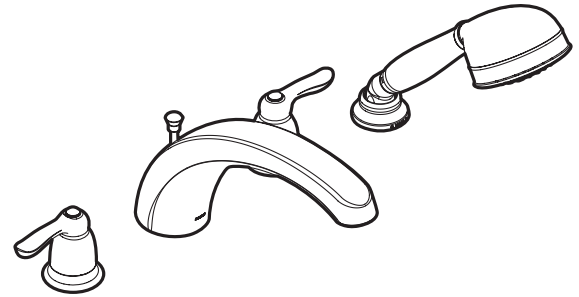

Buy it for looks. Buy it for life.®

Specifications

DESCRIPTION

- Metal construction with various finishes identified by suffix
- Includes hot and cold temperature indicators

OPERATION

- Lever style handles
- Rotate hot side handle counterclockwise to open (clockwise to close)
- Rotate cold side handle clockwise to open (counterclockwise to close)

FLOW

- Hand shower meets 2.5 gpm max (9.5 L/min)

STANDARDS

- Third party certified to CSA B-125, ASME A112.18.1M, and all applicable requirements referenced therein
- ADA  for lever handles

WARRANTY

- Lifetime limited warranty against leaks, drips and finish defects to the original consumer purchaser
- 5 year warranty if used in commercial installations

CHATEAU® Two-Handle Roman Tub Faucet Trim w/Built in Diverter Valve

Model: T991 series

Valves: 9992, 9993, 9997, 9999

CRITICAL DIMENSIONS

(DO NOT SCALE)