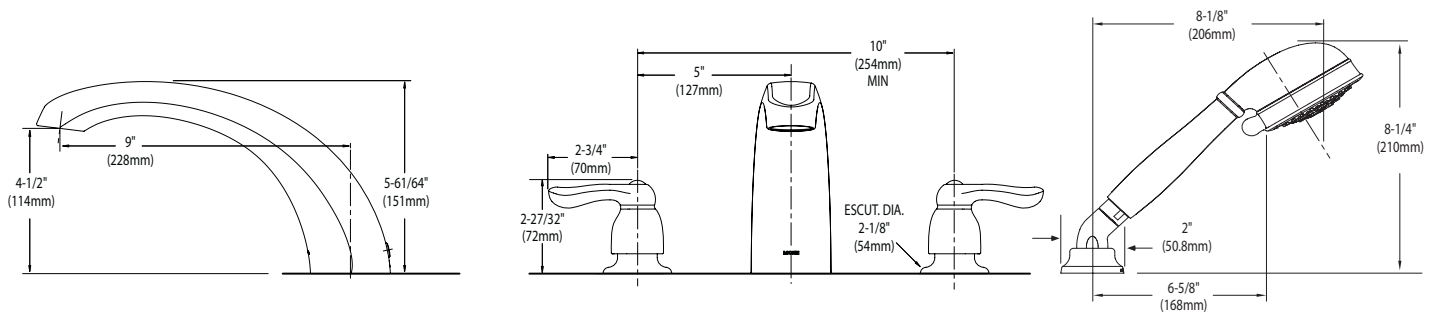

Buy it for looks. Buy it for life.®

Specifications

DESCRIPTION

- Metal construction with various finishes identified by suffix
- Includes hot and cold temperature indicators

OPERATION

- Lever style handles
- Rotate hot side handle counterclockwise to open (clockwise to close)
- Rotate cold side handle clockwise to open (counterclockwise to close)

FLOW

- Hand shower meets 2.5 gpm max (9.5 L/min)

STANDARDS

- Third party certified to CSA B-125, ASME A112.18.1M, and all applicable requirements referenced therein
- ADA  for lever handles

WARRANTY

- Lifetime limited warranty against leaks, drips and finish defects to the original consumer purchaser
- 5 year warranty if used in commercial installations

CHATEAU® Two-Handle Roman Tub Faucet Trim w/Built in Diverter Valve

Model: T991 series

Valves: 9992, 9993, 9997, 9999

CRITICAL DIMENSIONS

(DO NOT SCALE)