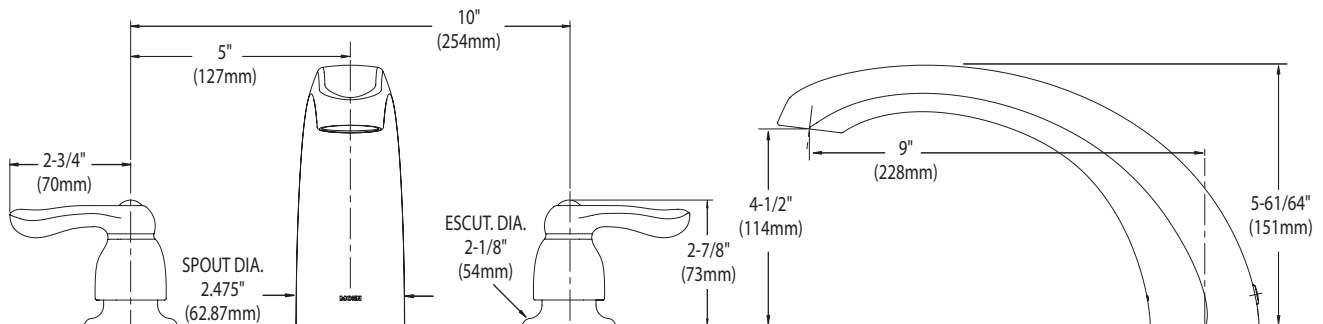

CHATEAU®
Two-Handle Roman Tub Trim

Models: T990 series

Valves: 4992, 4993, 4996, 4997, 4999,
64997, 64999

CRITICAL DIMENSIONS

(DO NOT SCALE)