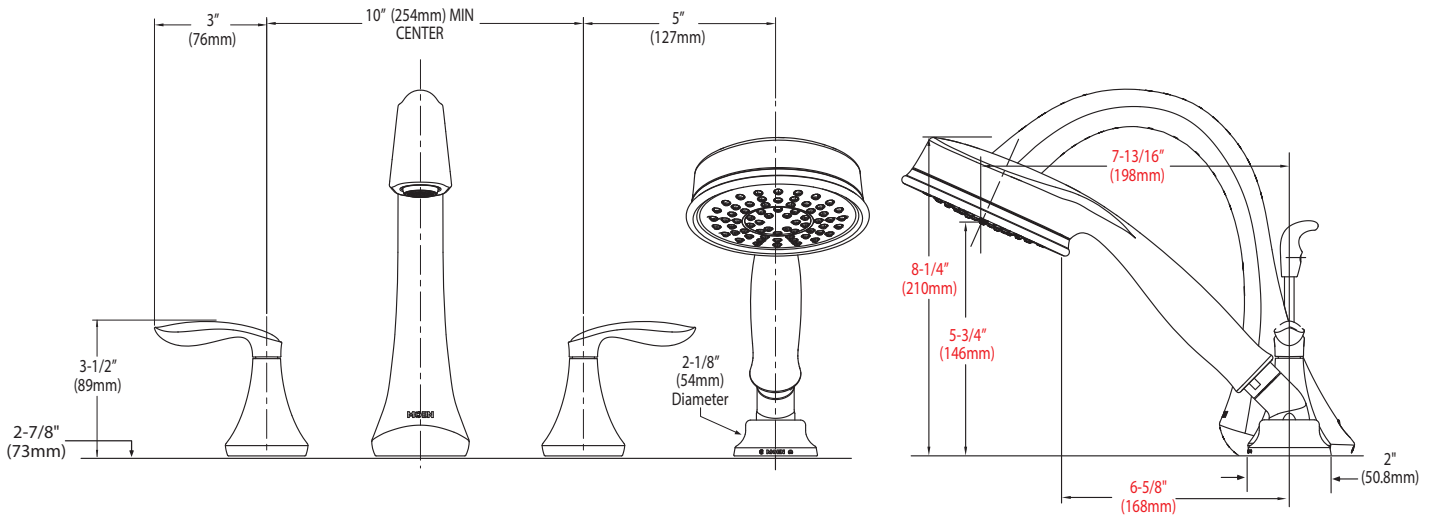

Buy it for looks. Buy it for life.®

Specifications

DESCRIPTION

- Metal construction with various finishes identified by suffix
- Single function handshower with double check valves

OPERATION

- Lever style handles
- Rotate hot side handle counterclockwise to open (clockwise to close)
- Rotate cold side handle clockwise to open (counterclockwise to close)

FLOW

- Hand shower meets 2.0 gpm max (7.6 L/min) @ 80 psi

STANDARDS

- Third party certified to ASME A112.18.1/CSA B-125.1, and all applicable requirements referenced therein
- ADA  for lever handles

WARRANTY

Models: T944 series

Valves: 9792, 9793, 9796, 9797

CRITICAL DIMENSIONS

(DO NOT SCALE)