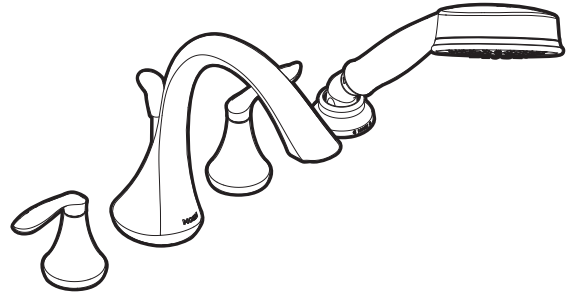

Buy it for looks. Buy it for life.®

Specifications

DESCRIPTION

- Metal construction with various finishes identified by suffix
- Single function handshower with double check valves

OPERATION

- Lever style handles
- Rotate hot side handle counterclockwise to open (clockwise to close)
- Rotate cold side handle clockwise to open (counterclockwise to close)

FLOW

- Hand shower meets 2.0 gpm max (7.6 L/min) @ 80 psi

STANDARDS

- Third party certified to ASME A112.18.1/CSA B-125.1, and all applicable requirements referenced therein
- ADA  for lever handles

WARRANTY

- Lifetime limited warranty against leaks, drips and finish defects to the original consumer purchaser
- 5 year warranty if used in commercial installations

EVA™ Two-Handle Roman Tub Faucet Trim w/Built In Diverter Valve

Models: T944 series

Valves: 9792, 9793, 9796, 9797

CRITICAL DIMENSIONS

(DO NOT SCALE)