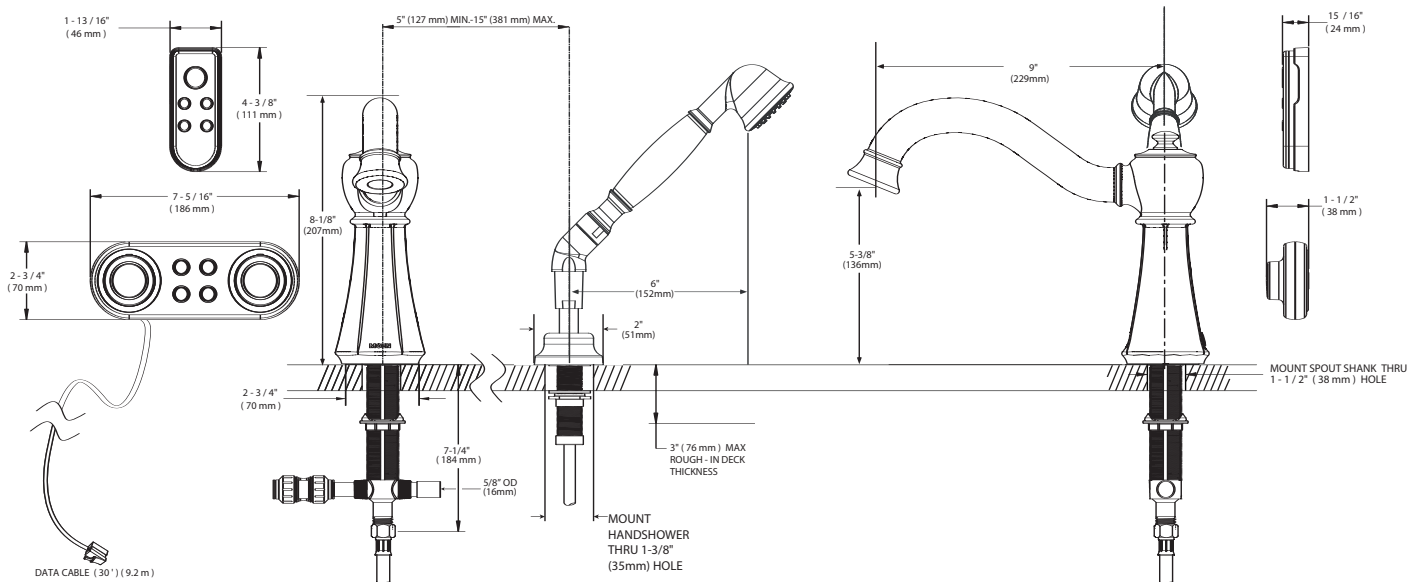

ioDIGITAL™ VESTIGE™ Digital Roman Tub Trim Only with Handshower

Models: T9322 series

Valve: 4994 (Sold separately)

Spout Shank: 4898 (Sold separately)

Optional Remote: A349 series
(Sold separately)

Controller: T3490 series (Sold separately)

NOTE: THE INSTALLATION SHOWN IS FOR TILE DECKS, THIS VALVE WILL ALSO FIT STEEL, CAST IRON OR PLASTIC DECKS

CRITICAL DIMENSIONS

(DO NOT SCALE)

FOR MORE INFORMATION CALL: 1-800-BUY-MOEN

www.moen.com