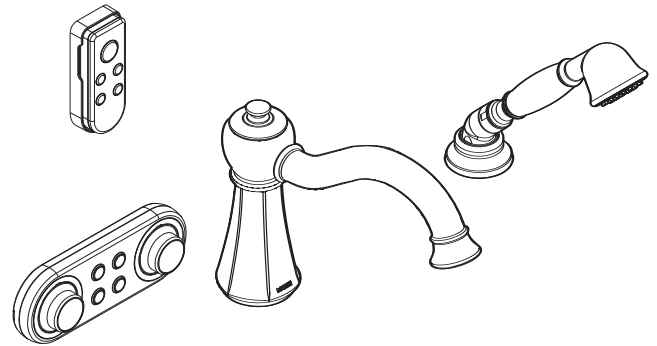

Buy it for looks. Buy it for life.®

Specifications

DESCRIPTION

- Metal construction with various finishes identified by suffix
- Use with io Digital valve 4994 and spout shank 4898

OPERATION

- Digital Thermostatic control
- Digital control dial controls temperature with LED indicators
- Digital control dial controls the flow rate with LED indicators
- Digital on/off button
- Digital safety lock
- 3 digital presets for custom water level and temperature control
- Hot top off (optional remote required for this function)
- Temperature range adjustment from 60 degrees F to 120 degrees F (16 degrees C to 49 degrees C). Factory maximum setting is 115 degrees (46 degrees C)
- Remote (optional) uses RF technology and has a 30' (9.2m) range depending on intermediary structures

FLOW

- Hand shower meets 2.5 gpm max (9.5 L/min) @ 80psi

STANDARDS

- Third party certified to meet ASME A112.18.1/CSA B-125.1, CSA B125.3, ASSE1070 and all applicable requirements referenced therein
- Digital controller third party certified to meet UL1951
- Digital controller and Remote control third party certified to meet FCC part 15

ioDIGITAL™ VESTIGE™ Digital Roman Tub Trim Only with Handshower

Models: T9322 series

Valve: 4994 (Sold separately)

Spout Shank: 4898 (Sold separately)

Optional Remote: A349 series
(Sold separately)

Controller: T3490 series (Sold separately)