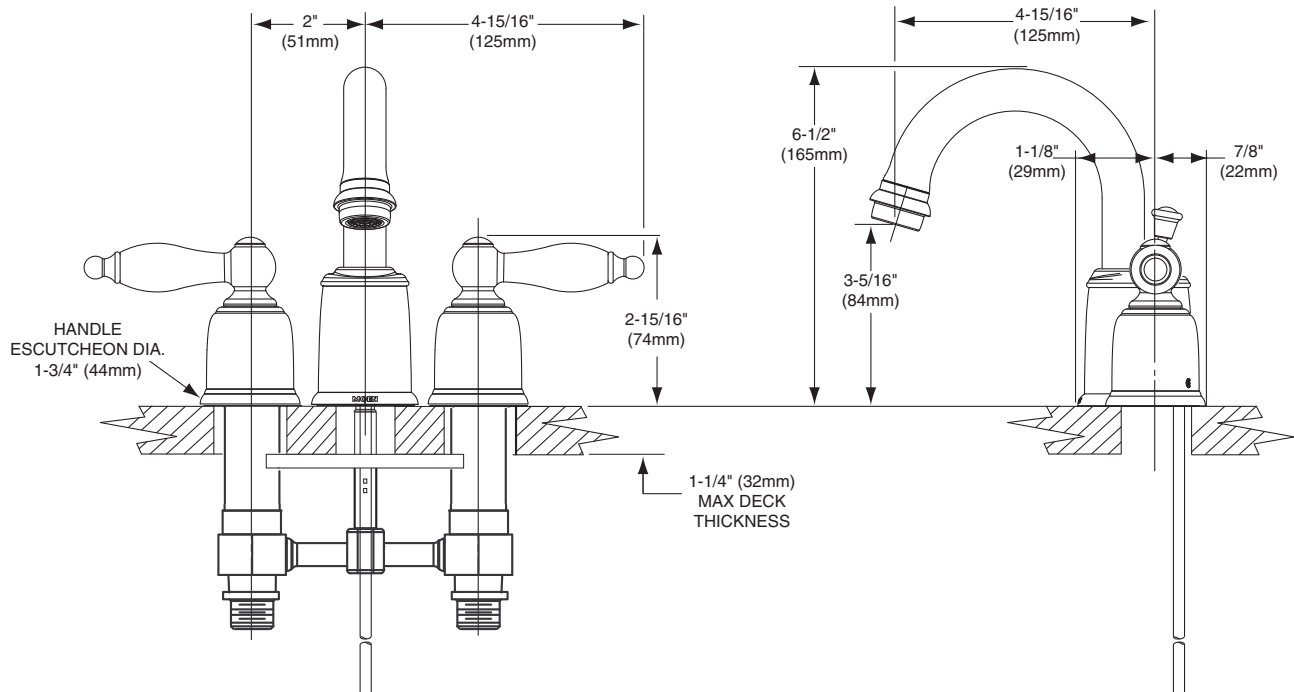

DESCRIPTION

- Metal construction with chrome plated, chrome w/porcelain, chrome w/LifeShine® polished brass, Satine, or satine w/ LifeShine polished brass accents
- 1/2" IPS connections
- Includes metal pop-up waste assembly
- Includes hot (red) and cold (blue) temperature indicators

FLOW

- Aerator is limited to 2.2 gpm (8.3 L/min)

CARTRIDGE

- 1224 cartridge design
- Nonmetallic and stainless steel material

STANDARDS

- Third party certified to meet CSA B-125, ASME A112.18.1M and all applicable requirements referenced therein
- Certified to ANSI/NSF 61/9
- Complies with California Proposition 65 and with the Federal Safe Drinking Water Act

Models: T4945, T4945CP, T4945CPC,
T4945ST, T4945STST

Valve: 9300, 69300

NOTE: THIS FAUCET IS DESIGNED TO BE
INSTALLED THRU 3 HOLES,
1-1/8" (29mm) MIN. DIA.

CRITICAL DIMENSIONS

(DO NOT SCALE)