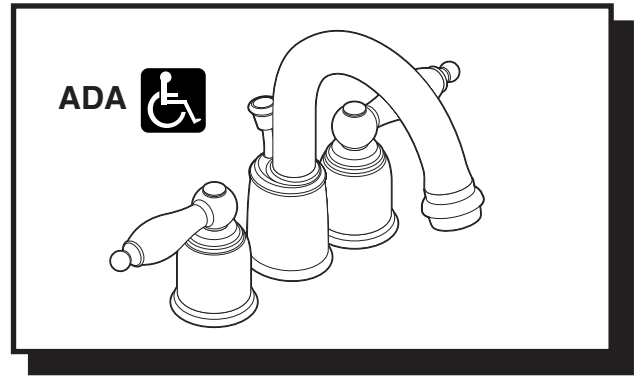

DESCRIPTION

- Metal construction with chrome plated, chrome w/porcelain, chrome w/LifeShine® polished brass, Satine, or satine w/ LifeShine polished brass accents
- 1/2" IPS connections
- Includes metal pop-up waste assembly
- Includes hot (red) and cold (blue) temperature indicators

OPERATION

- Lever style handles
- Maximum handle rotation angle is 90° to full on for either handle. Rotate Hot side, counterclockwise to open (clockwise to close). Rotate Cold side, clockwise to open (counterclockwise to close)

FLOW

- Aerator is limited to 2.2 gpm (8.3 L/min)

CARTRIDGE

- 1224 cartridge design
- Nonmetallic and stainless steel material

STANDARDS

- Third party certified to meet CSA B-125, ASME A112.18.1M and all applicable requirements referenced therein
- Certified to ANSI/NSF 61/9
- Complies with California Proposition 65 and with the Federal Safe Drinking Water Act

WARRANTY

- Lifetime limited warranty against leaks, drips and finish defects to the original consumer purchaser
- 5 year warranty if used in commercial installations

CASTELBY™ Two-Handle Mini-Widespread Lavatory Faucet

Models: T4945, T4945CP, T4945CPC,
T4945ST, T4945STST

Valve: 9300, 69300

NOTE: THIS FAUCET IS DESIGNED TO BE
INSTALLED THRU 3 HOLES,
1-1/8" (29mm) MIN. DIA.