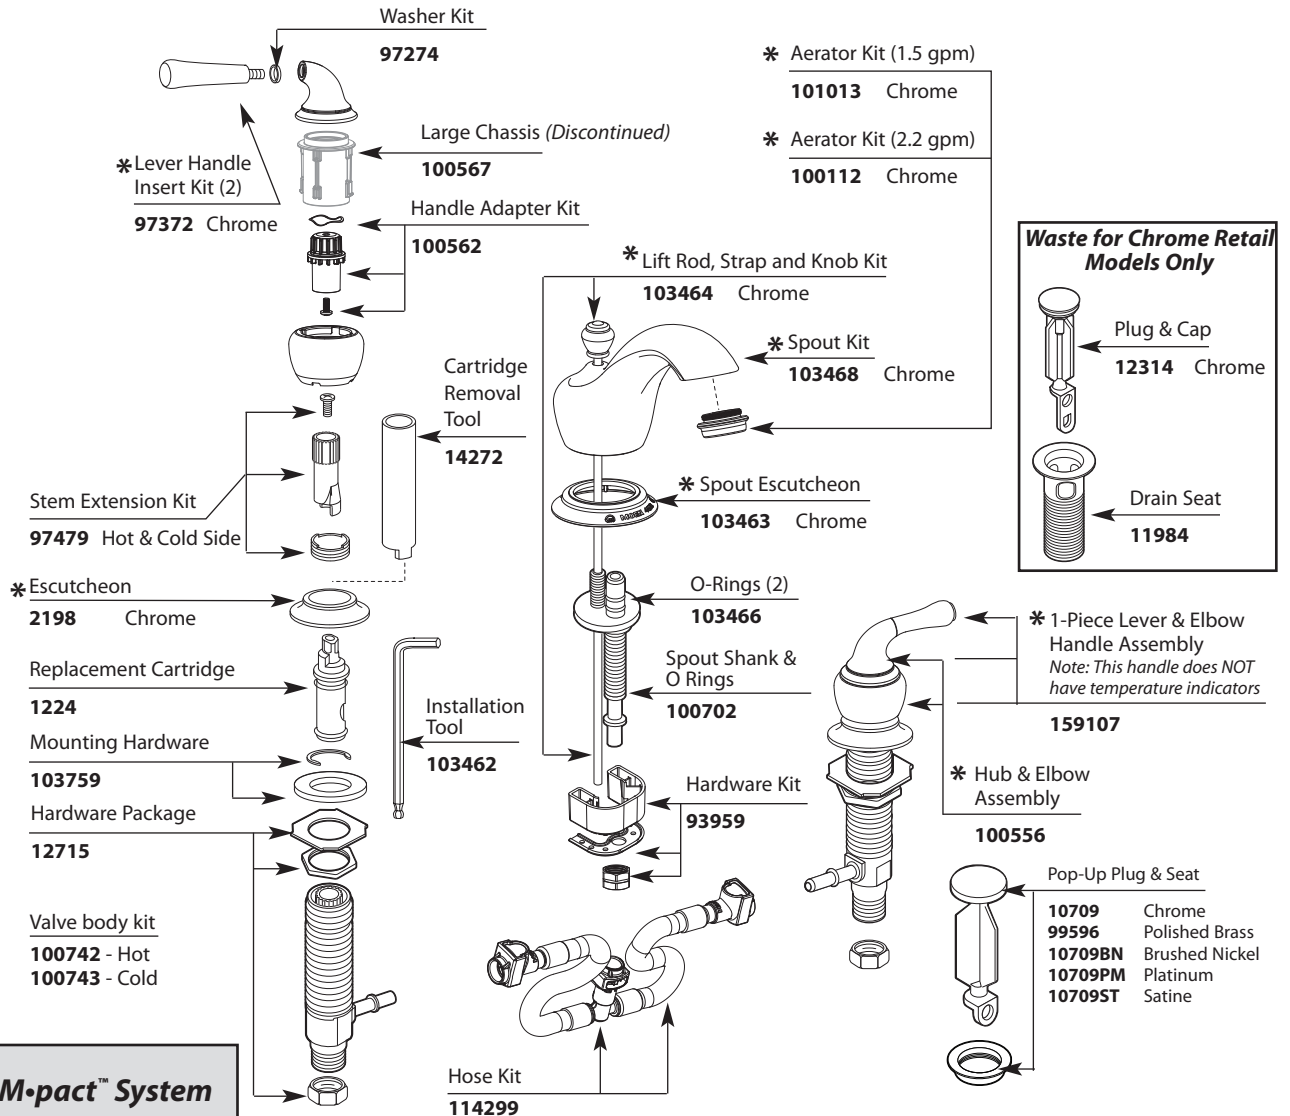

Buy it for looks. Buy it for life.®

There is more than 1 version of this model.
Page down to identify the version you have.

Illustrated Parts

MONTICELLO®			Two-Handle Widespread Lavatory Faucet		
MODEL	HANDLE	FINISH	MODEL		
T4570	Lever	Chrome	DISCONTINUED SKUS		
T4570BN	Lever	Brushed Nickel	A4570	T4570W	RT4570BP
T4570P	Lever	Polished Brass	A4570CG	T4570STP	RT4570CG
T4570CP	Lever	Chrome/Polished Brass	A4570P	RT4570	84254
84240	Lever	Chrome	A4570BP	RT4570P	84240W
CA84240	Lever	Chrome	A4570PM	RT4570PM	84240PM
CA84246	Lever	Chrome/Polished Brass	A4570ST	RT4570ST	84250
DISCONTINUED SKUS			84244	84250PM	84250ST
84246	Lever	Chrome/Polished Brass	84252ST	T4570CPC	T4570PM
T4570PM	Lever	Platinum	T4570PMC	T4570ST	
T4570CPC	Lever	Chrome/Porcelain			
T4570PMC	Lever	Platinum/Chrome			
T4570ST	Lever	Satine			

■ Order by Part Number * See Chart on Next Page for Other Available Finishes