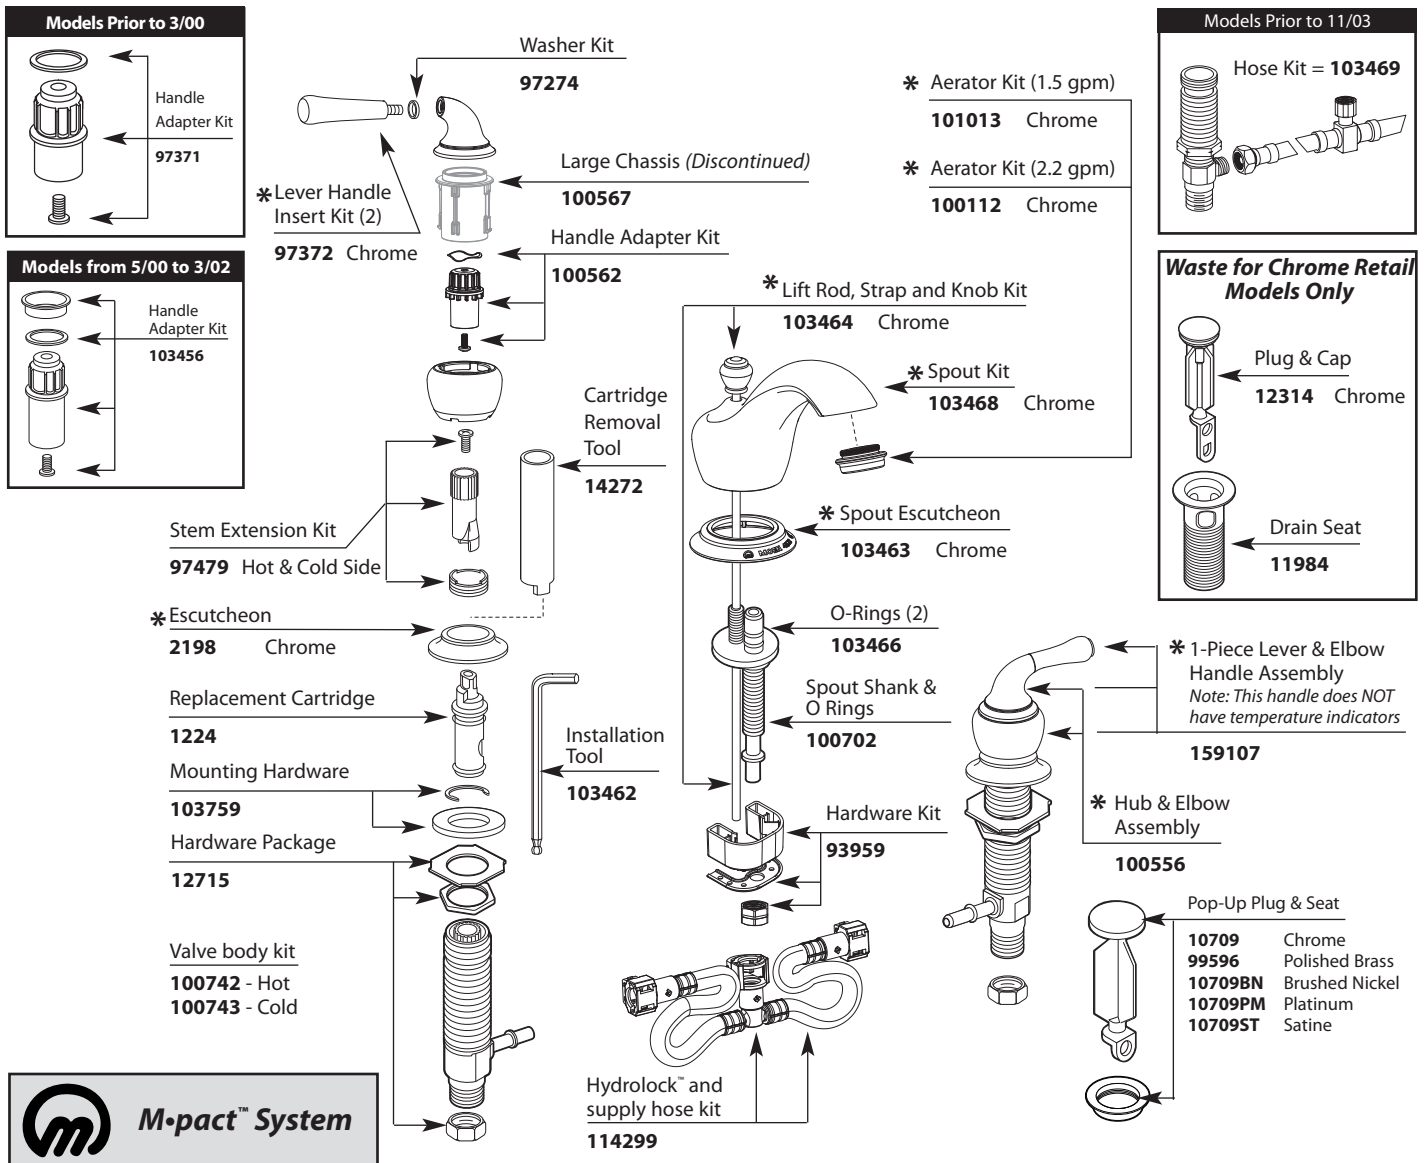

Buy it for looks. Buy it for life.®

There is more than 1 version of this model.
Page down to identify the version you have.

Illustrated Parts

MONTICELLO® Two-Handle Widespread Lavatory Faucet			
MODEL	HANDLE	FINISH	MODEL
T4570	Lever	Chrome	DISCONTINUED SKUS
T4570BN	Lever	Brushed Nickel	A4570
T4570P	Lever	Polished Brass	T4570W
T4570CP	Lever	Chrome/Polished Brass	RT4570STP
84240	Lever	Chrome	RT4570CG
			84254
DISCONTINUED SKUS			A4570BP
84246	Lever	Chrome/Polished Brass	RT4570P
T4570PM	Lever	Platinum	84240W
T4570CPC	Lever	Chrome/Porcelain	RT4570PM
T4570PMC	Lever	Platinum/Chrome	84240PM
T4570ST	Lever	Satine	84250
			84250PM
			84250ST

■ **Order by Part Number**

* See Chart on Next Page for
Other Available Finishes