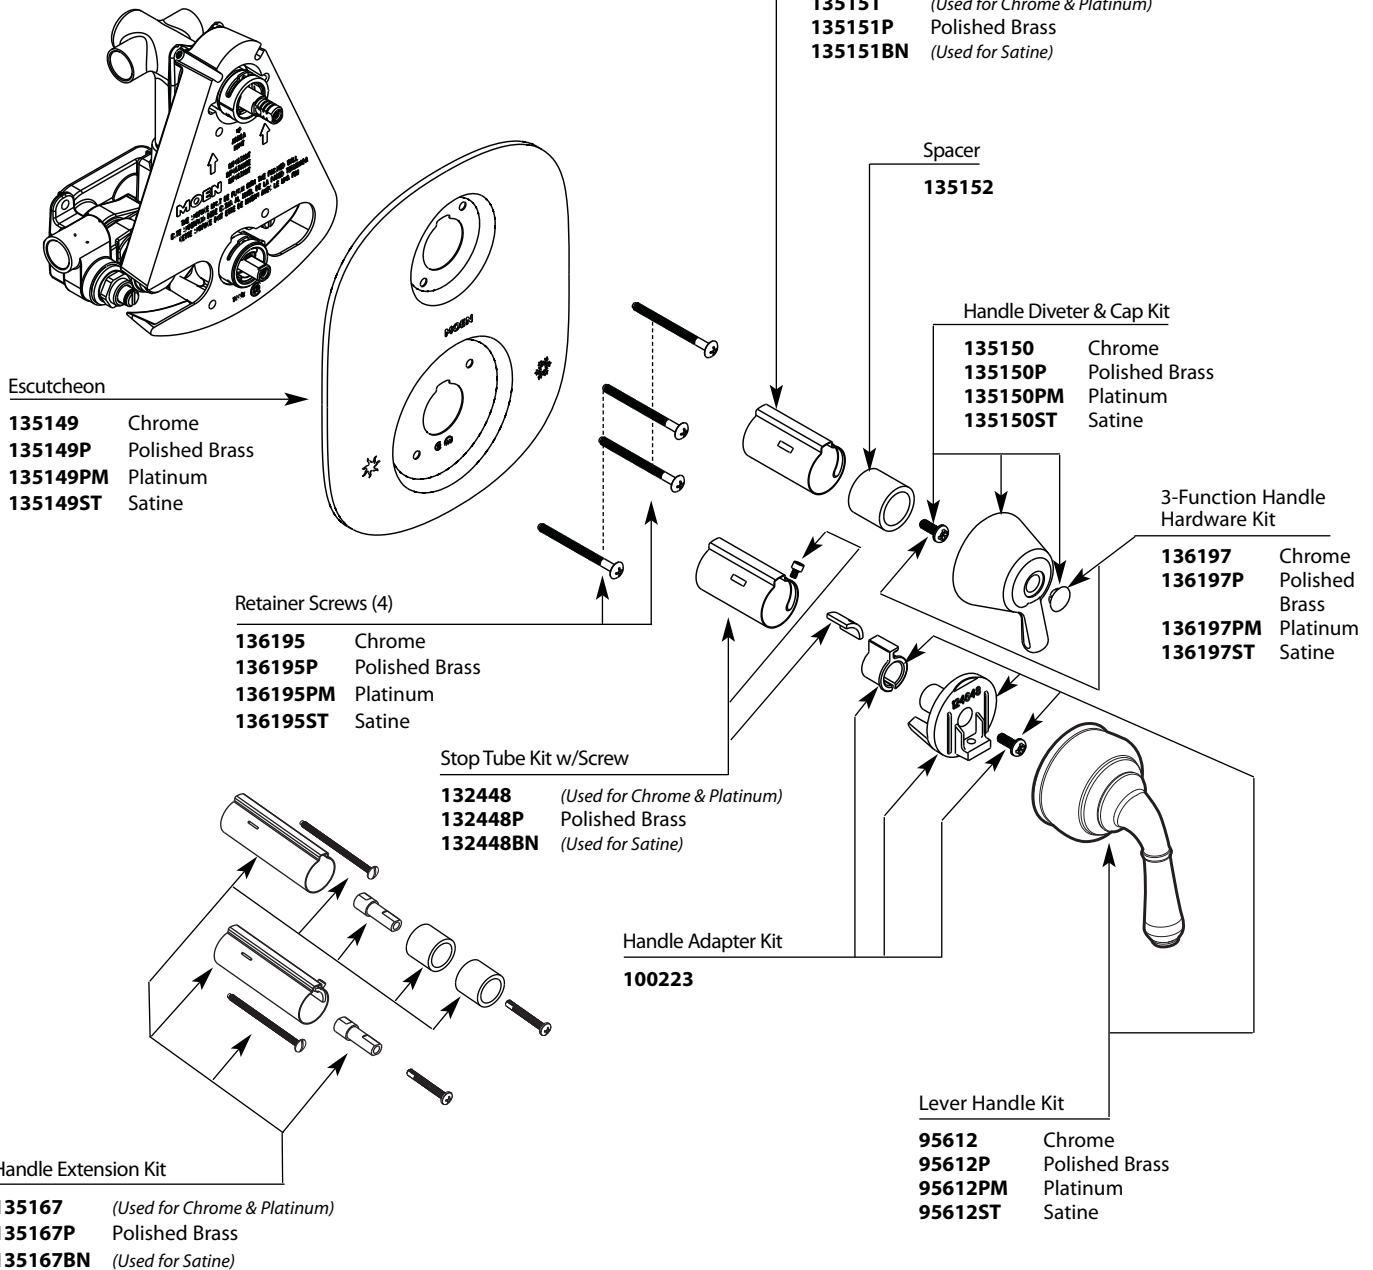

Buy it for looks. Buy it for life.®

■ Order by Part Number

There is more than 1 version of this model.
Page down to identify the version you have.

Illustrated Parts

| MONTICELLO® MOENTROL® with Built-In 3 Function Diverter Shower Valve Trim | | |
|---|------------|----------------|
| MODEL | HANDLE | FINISH |
| T4110 | Lever/Knob | Chrome |
| T4110P | Lever/Knob | Polished Brass |
| DISCONTINUED SKU (DELETION DATE) | | |
| T4110PM (2/11) | Lever/Knob | Platinum |
| T4110ST (2/08) | Lever/Knob | Satine |

Buy it for looks. Buy it for life.®

■ Order by Part Number

Illustrated Parts

MONTICELLO® MOENTROL® with Built-In 3 Function Diverter Shower Valve Trim

(OLDER DISCONTINUED SYTLE)

| MODEL | HANDLE TYPE | FINISH |
|---------|-------------|----------------|
| T4110 | Lever/Knob | Chrome |
| T4110P | Lever/Knob | Polished Brass |
| T4110PM | Lever/Knob | Platinum |
| T4110ST | Lever/Knob | Satine™ |

DISCONTINUED SKUS (DELETION DATE)

| | | | |
|----------|--------|------------|----------------|
| RT4110BP | (3/03) | Lever/Knob | Black Opal™ |
| RT4110CG | (3/03) | Lever/Knob | Classic Gold |
| RT4110 | (2/05) | Lever/Knob | Chrome |
| RT4110P | (2/05) | Lever/Knob | Polished Brass |
| RT4110PM | (2/05) | Lever/Knob | Platinum |
| RT4110ST | (2/05) | Lever/Knob | Satine |
| T4110W | (3/04) | Lever/Knob | Glacier |