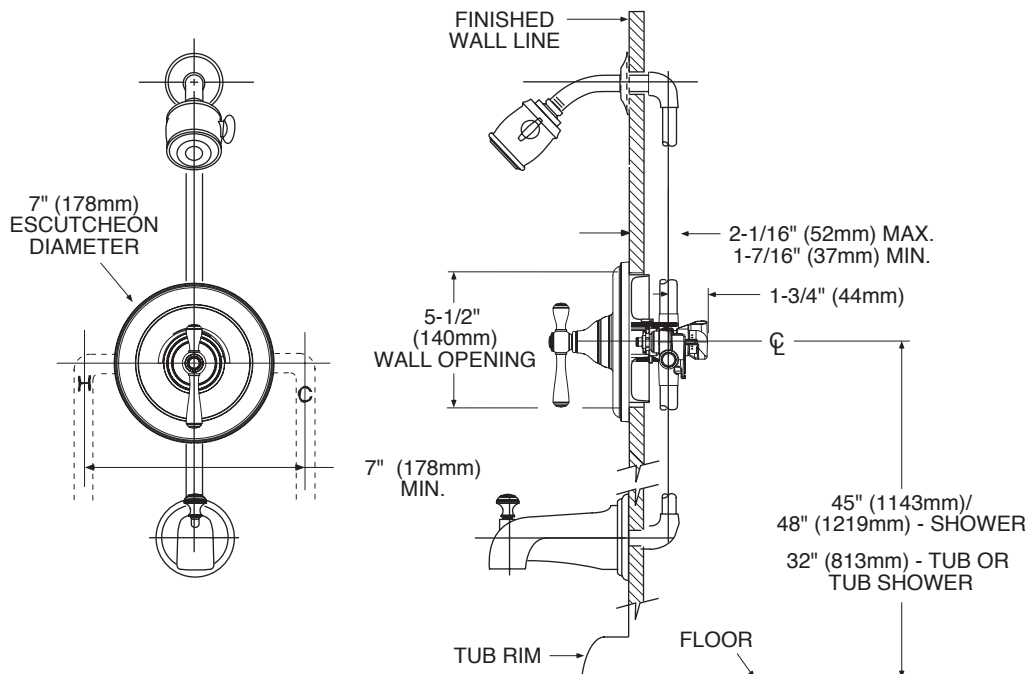

DESCRIPTION

- Metal construction with chrome plated or wrought iron finishes or LifeShine® polished brass, brushed nickel finishes
- Includes adjustable showerhead, arm, flange and diverter tub spout

OPERATION

- Lever style handle with temperature indicator on the escutcheon, pull-on/push-off operation
- Temperature operates through an 180° arc of handle travel (full cold to full hot)
- Adjustable temperature limit stop to control maximum hot water temperature
- Pressure balancing mechanism maintains selected discharge temperature to $\pm 2^\circ$

FLOW

- Showerhead is limited to 2.5 gpm (9.5 L/min)

CARTRIDGE

- 1225 cartridge design
- Nonmetallic/nonferrous and stainless steel materials
- Accommodates back to back installations

STANDARDS

- Third party certified by CSA to meet CSA B-125, ASME A112.18.1M and all applicable requirements referenced therein and complies with the applicable requirements of ANSI A117.1

Models: T3113, T3113CP, T3113P,
T3113BN, T3113WR

NOTE: See reverse side for illustrated parts and optional handle inserts

CRITICAL DIMENSIONS

(DO NOT SCALE)

ADA symbol applies to shower valve control only.