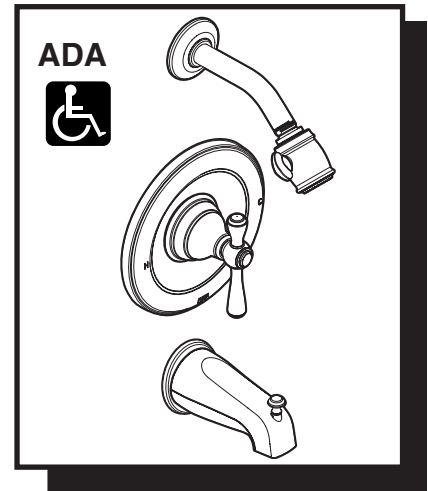

DESCRIPTION

- Metal construction with chrome plated or wrought iron finishes or LifeShine® polished brass, brushed nickel finishes
- Includes adjustable showerhead, arm, flange and diverter tub spout

OPERATION

- Lever style handle with temperature indicator on the escutcheon, pull-on/push-off operation
- Temperature operates through an 180° arc of handle travel (full cold to full hot)
- Adjustable temperature limit stop to control maximum hot water temperature
- Pressure balancing mechanism maintains selected discharge temperature to $\pm 2^\circ$

FLOW

- Showerhead is limited to 2.5 gpm (9.5 L/min)

CARTRIDGE

- 1225 cartridge design
- Nonmetallic/nonferrous and stainless steel materials
- Accommodates back to back installations

STANDARDS

- Third party certified by CSA to meet CSA B-125, ASME A112.18.1M and all applicable requirements referenced therein and complies with the applicable requirements of ANSI A117.1

WARRANTY

- Lifetime limited warranty against leaks, drips and finish defects to the original consumer purchaser
- 5 year warranty if used in commercial installations

KINGSLEY™ MOENTROL® Single-Handle Tub/Shower Trim Only