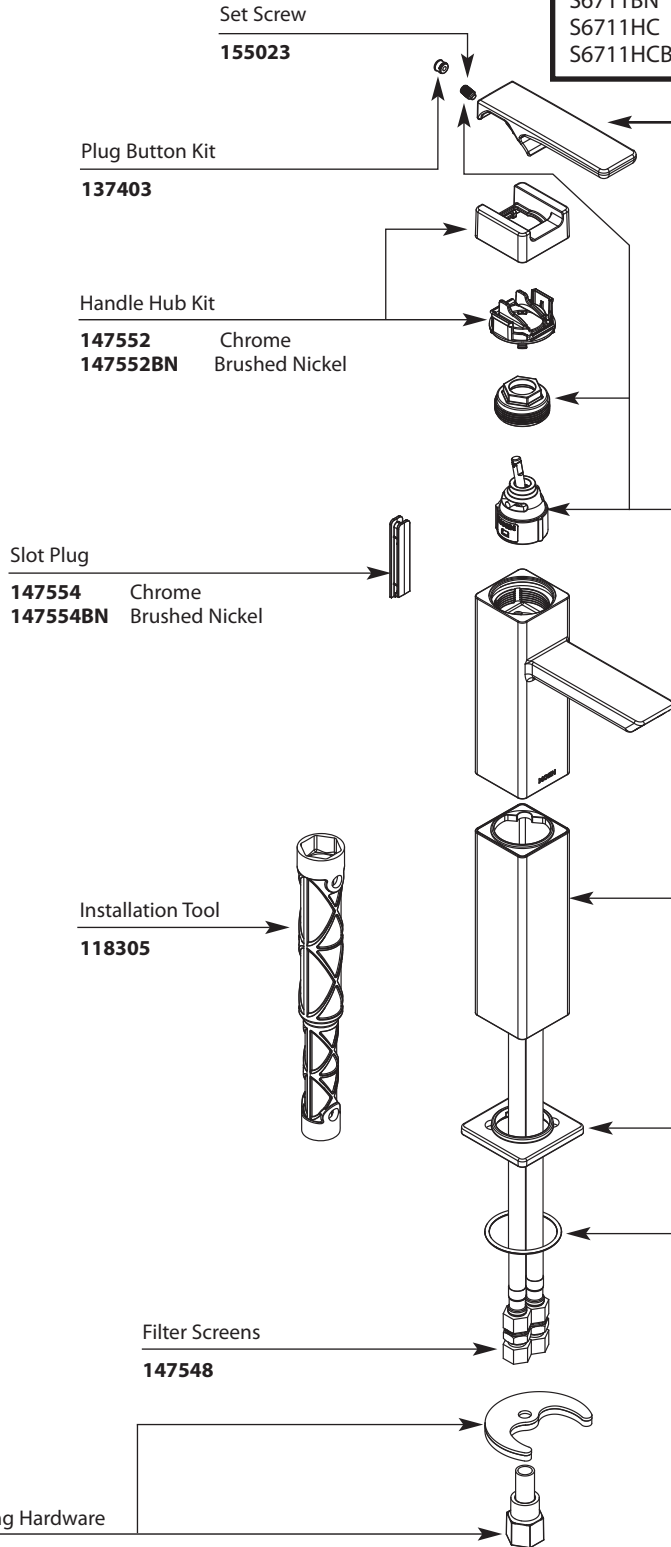

Buy it for looks. Buy it for life.®

■ Order by Part Number

*There is more than 1 version of this model.
Page down to identify the version you have.*

Illustrated Parts

90 DEGREE™ One-Handle Lavatory Faucet			
MODEL	HANDLE	FINISH	
S6711	Lever	Chrome	
S6711BN	Lever	Brushed Nickel	
S6711HC	Lever	Chrome	With Red & Blue Indicators
S6711HCBN	Lever	Brushed Nickel	With Red & Blue Indicators

Option	
	Handle Hub Kit With Red & Blue Indicators
154391	Chrome
154391BN	Brushed Nickel

Duralast™ Cartridge, Brass Cartridge Nut & Set Screw Kit - 90 DEGREE™
(Note: Must change nut with cartridge)

150257

Mounting Hardware
168809
(118245 For models before 10/2010)

TO ORDER PARTS CALL: 1-800-BUY-MOEN
www.moen.com

Buy it for looks. Buy it for life.®

Illustrated Parts

■ Order by Part Number

90 DEGREE™ One-Handle Lavatory Faucet			
MODEL	HANDLE	FINISH	
S6711	Lever	Chrome	
S6711BN	Lever	Brushed Nickel	
S6711HC	Lever	Chrome	With Red & Blue Indicators
S6711HCBN	Lever	Brushed Nickel	With Red & Blue Indicators