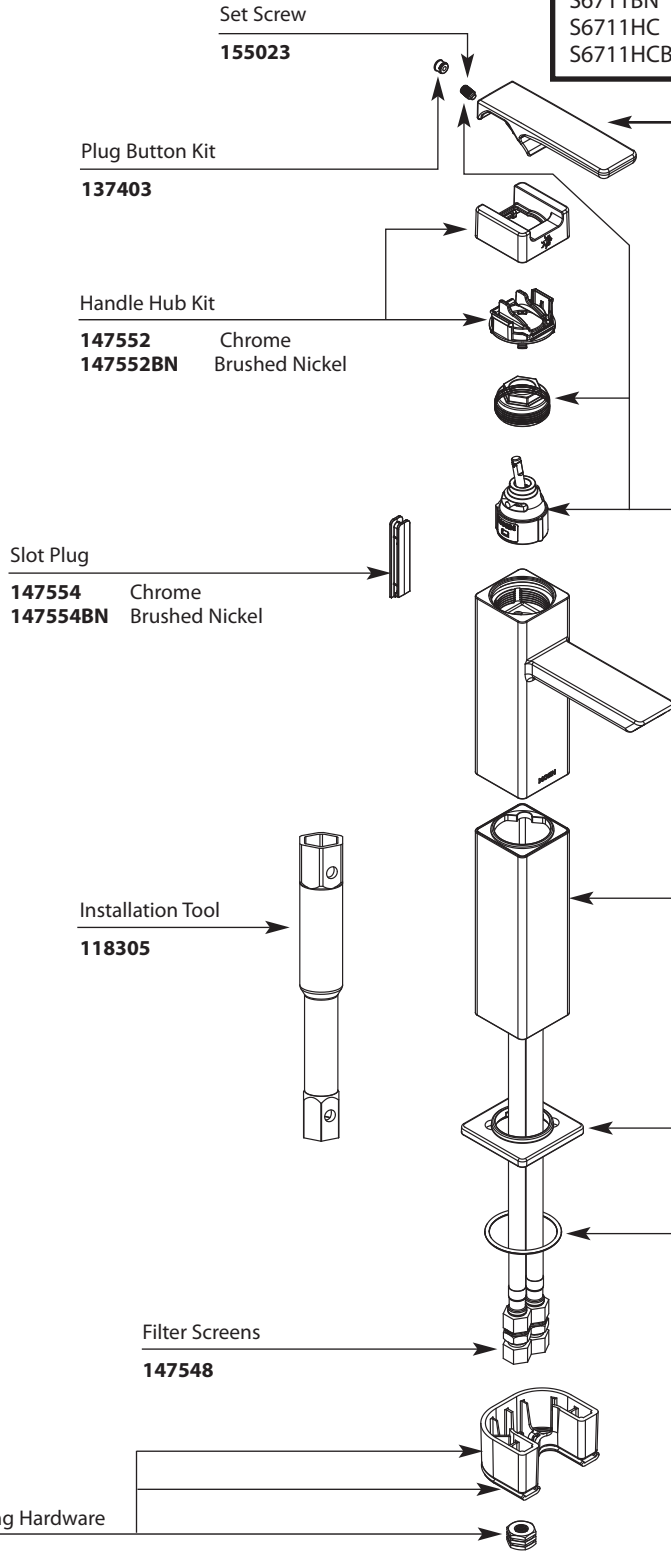

Option	
	Handle Hub Kit With Red & Blue Indicators
154391	Chrome
154391BN	Brushed Nickel

Duralast™ Cartridge, Brass Cartridge Nut & Set Screw Kit - 90 DEGREE™
(Note: Must change nut with cartridge)

150257

Mounting Hardware
168809
(118245 For models before 10/2010)

TO ORDER PARTS CALL: 1-800-BUY-MOEN
www.moen.com

Buy it for looks. Buy it for life.®

Illustrated Parts

■ Order by Part Number

90 DEGREE™ One-Handle Lavatory Faucet			
MODEL	HANDLE	FINISH	
S6711	Lever	Chrome	
S6711BN	Lever	Brushed Nickel	
S6711HC	Lever	Chrome	With Red & Blue Indicators
S6711HCBN	Lever	Brushed Nickel	With Red & Blue Indicators

Vessel Extension (5" ext.)

147555 Chrome
147555BN Brushed Nickel

Vessel Extension (2" ext.)

147556 Chrome
147556BN Brushed Nickel

Single Mount Escutcheon

147549 Chrome
147549BN Brushed Nickel

Filter Screens