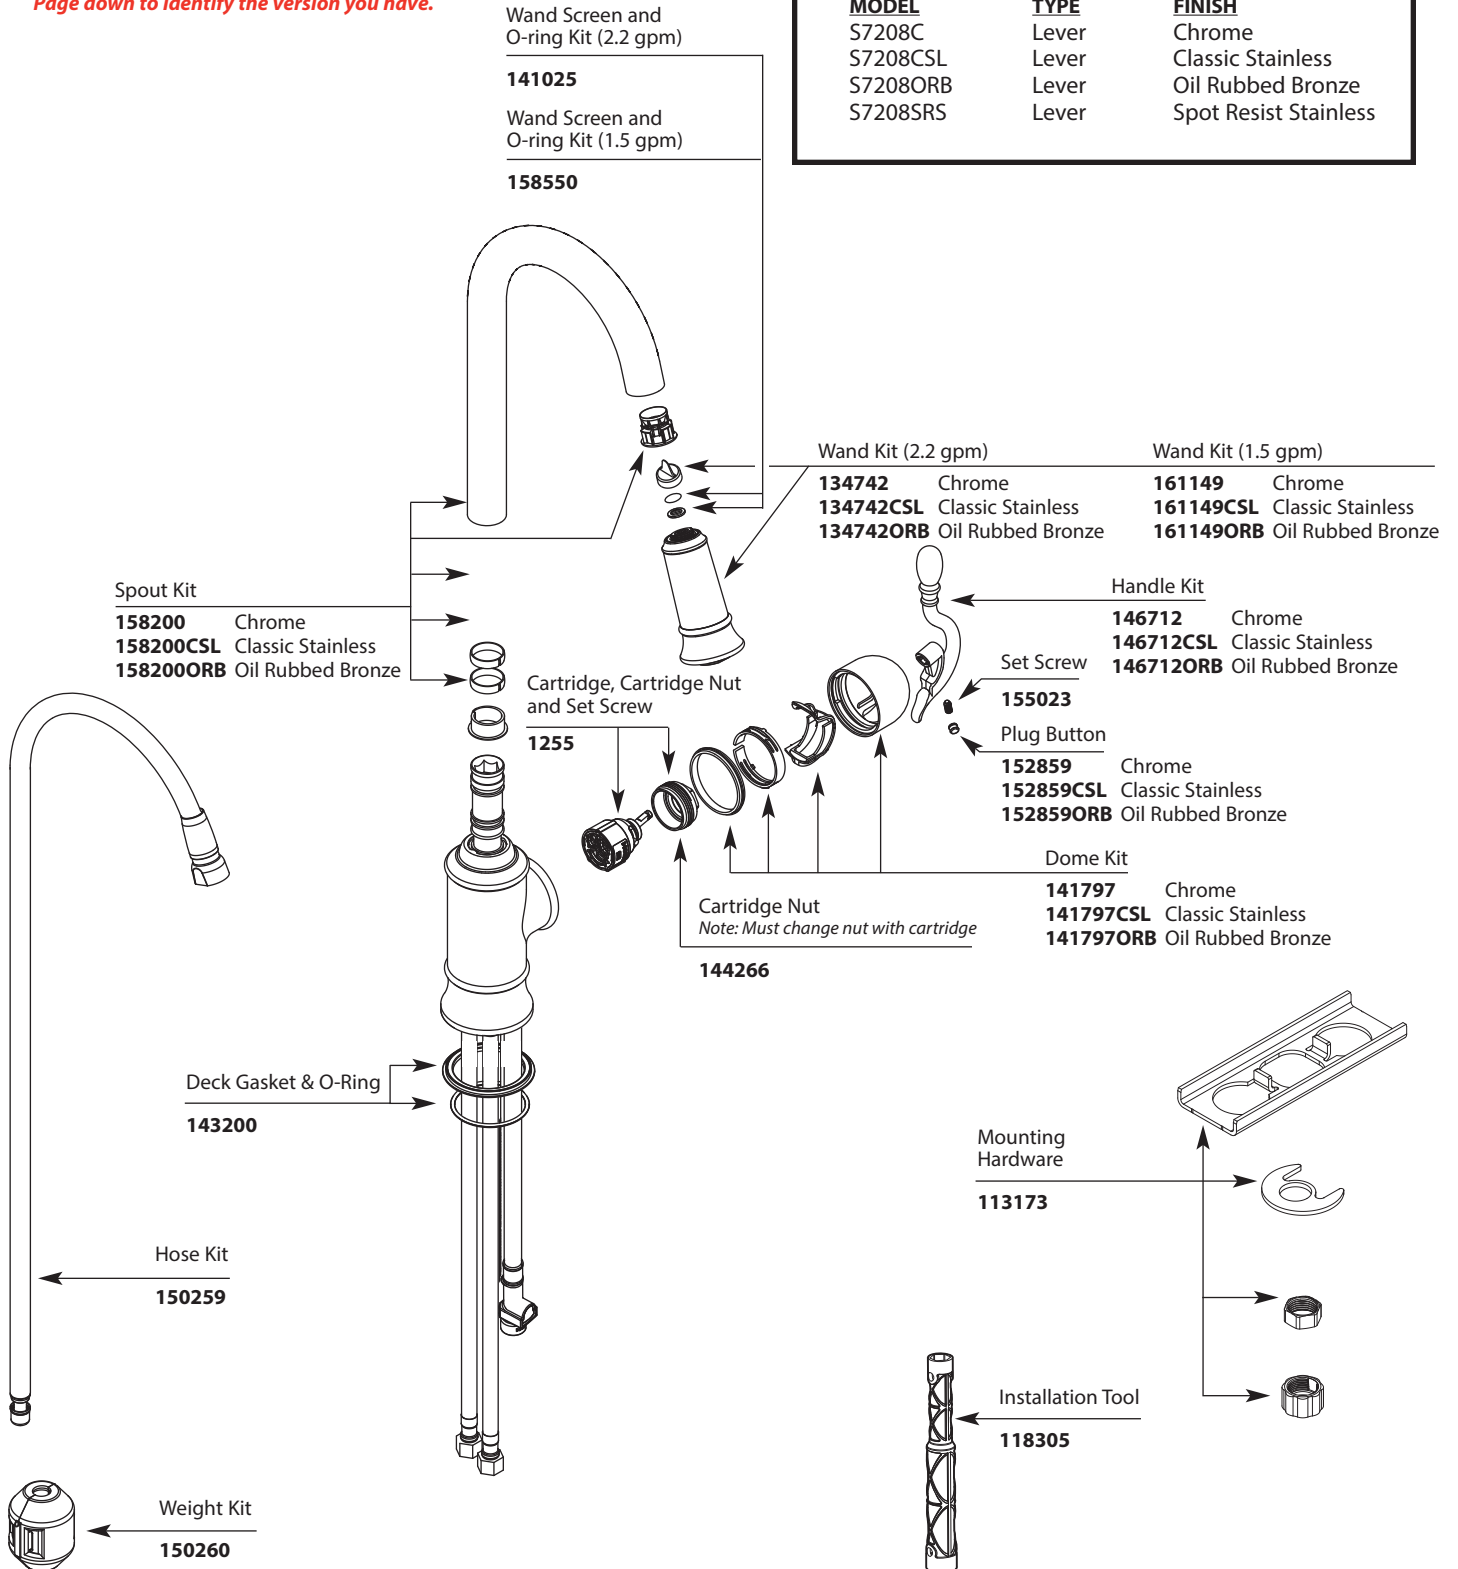

Buy it for looks. Buy it for life.®

■ Order by Part Number

*There is more than 1 version of this model.
Page down to identify the version you have.*

Illustrated Parts

WOODMERE™
Single-Handle Pullout Kitchen Faucet

MODEL	TYPE	FINISH
S7208C	Lever	Chrome
S7208CSL	Lever	Classic Stainless
S7208ORB	Lever	Oil Rubbed Bronze
S7208SRS	Lever	Spot Resist Stainless