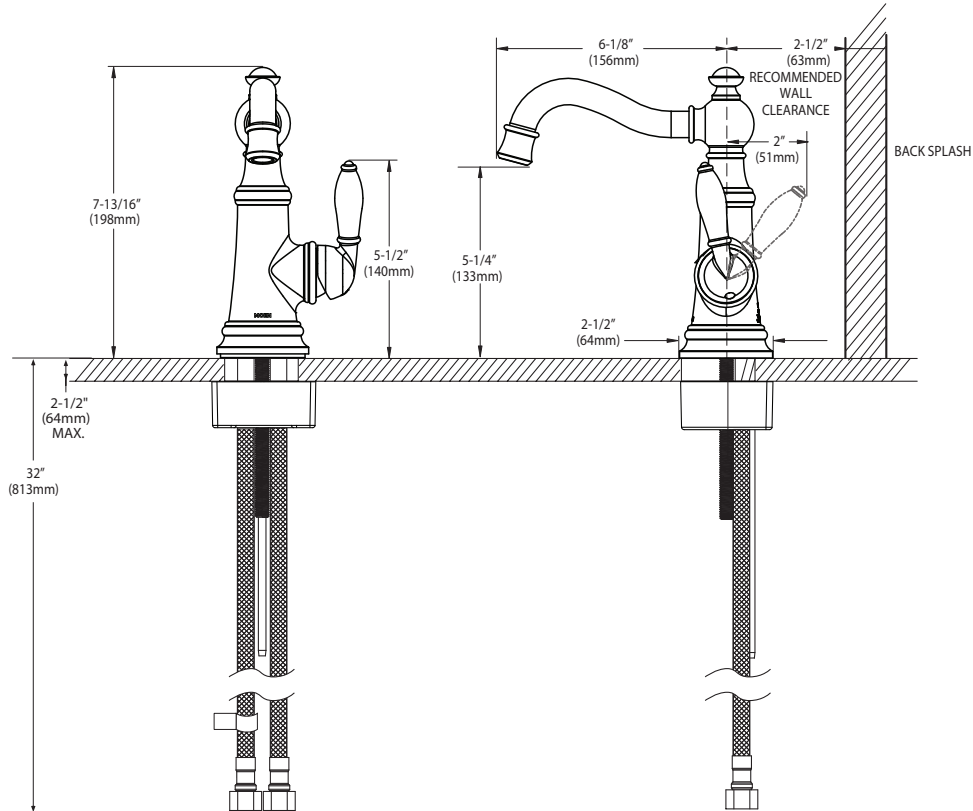

Model: S42107 series

NOTE: THIS FAUCET IS DESIGNED TO BE INSTALLED THRU 1 HOLE, 1-1/8" MIN. DIA.

CRITICAL DIMENSIONS

(DO NOT SCALE)

Buy it for looks. Buy it for life.®

Specifications

DESCRIPTION

- Metal construction with various finishes identified by suffix
- Includes metal pop-up type waste assembly
- Flexible supplies with 3/8" compression fittings connect directly to supply stops

Model: S42107 series

NOTE: THIS FAUCET IS DESIGNED TO BE INSTALLED THRU 1 HOLE, 1-1/8" MIN. DIA.

CRITICAL DIMENSIONS

(DO NOT SCALE)