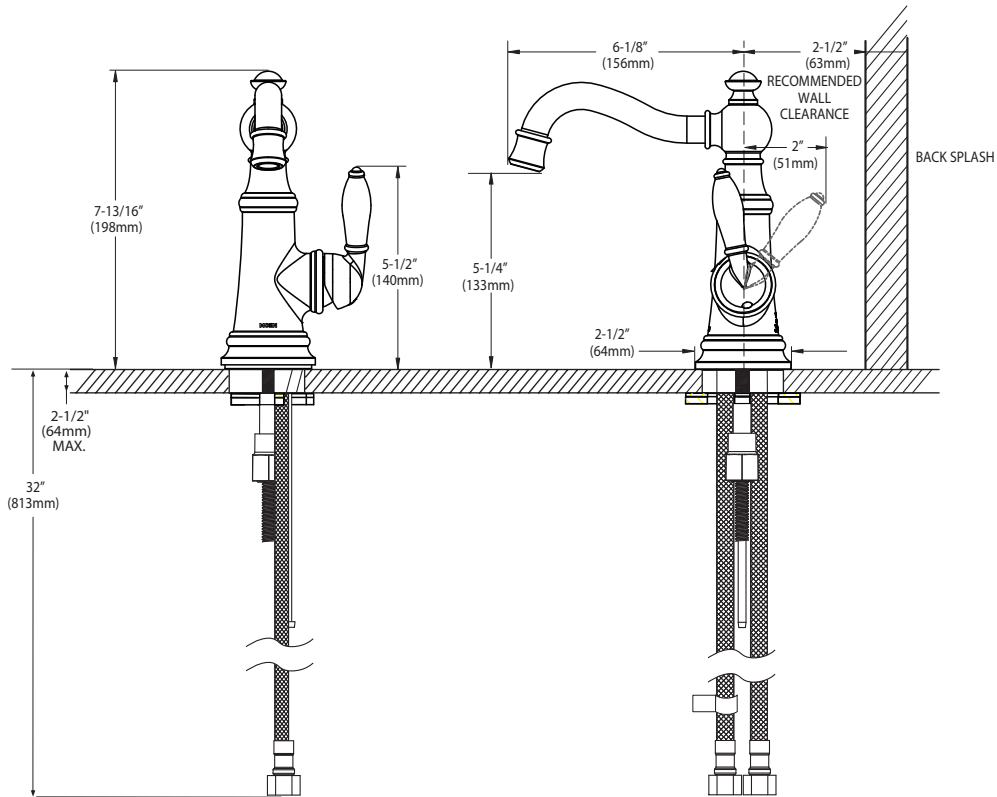

Buy it for looks. Buy it for life.®

Specifications

*There is more than 1 version of this model.
Page down to identify the version you have.*

DESCRIPTION

- Metal construction with various finishes identified by suffix
- Includes metal pop-up type waste assembly
- Flexible supplies with 3/8" compression fittings connect directly to supply stops

Model: S42107 series

NOTE: THIS FAUCET IS DESIGNED TO BE INSTALLED THRU 1 HOLE, 1-1/8" MIN. DIA.

CRITICAL DIMENSIONS

(DO NOT SCALE)

Buy it for looks. Buy it for life.®

Specifications

DESCRIPTION

- Metal construction with various finishes identified by suffix
- Includes metal pop-up type waste assembly
- Flexible supplies with 3/8" compression fittings connect directly to supply stops

OPERATION

- Lever style handle
- Temperature controlled by 100° arc of handle travel

FLOW

- Aerator is limited to 1.5 gpm max (5.7 L/min) at 60 psi

CARTRIDGE

- 1255™ Duralast™ cartridge for Single-Handle Faucets

Model: S42107 series

NOTE: THIS FAUCET IS DESIGNED TO BE INSTALLED THRU 1 HOLE, 1-1/8" MIN. DIA.

CRITICAL DIMENSIONS

(DO NOT SCALE)